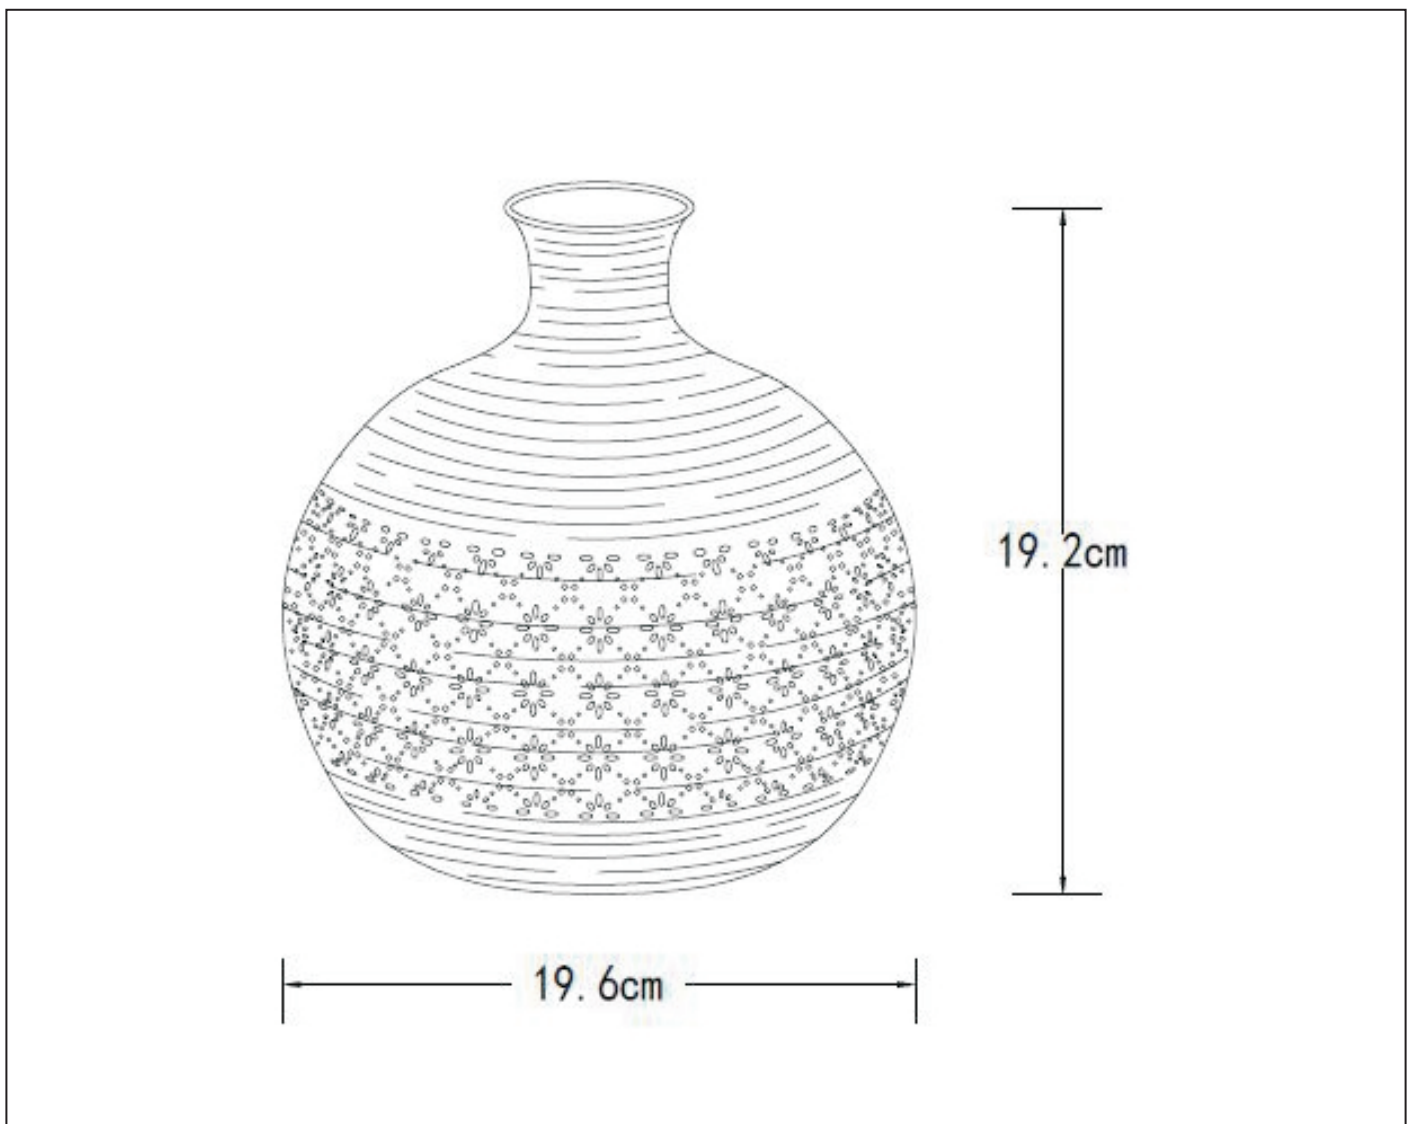

LUCIDE

TIESSE

Item number :13534/19/31

EAN code : 5411212134110

For more specifications, dimensions please visit

www.lucide.com