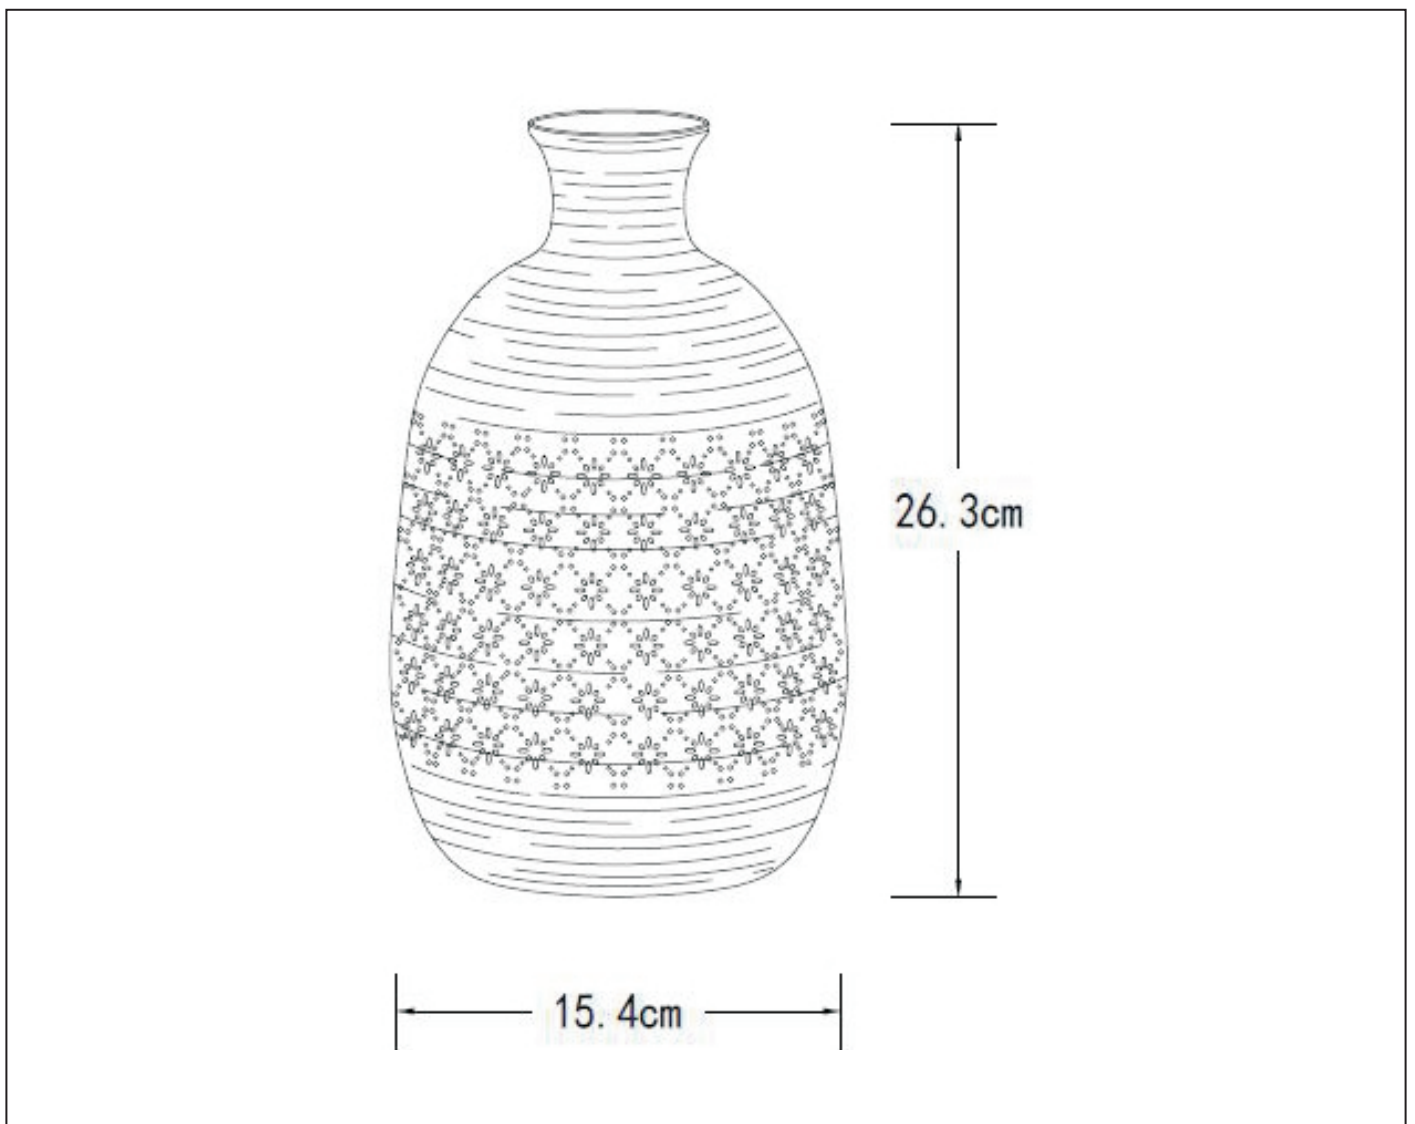

LUCIDE

item number :13534/26/31
EAN code : 5411212134127

TIESSE

**RECOMMENDED LUCIDE
LIGHT SOURCE**

49023/04/67
Light source dimmable : Yes
Light source incl. : No

General

Dimensions LxWxH : 15.4cm x 15.4cm x 26.3 cm
Height minimum : 26.3 cm
Height maximum : 26.3 cm
Dimensions shade LxWxH : 15.4cm x 15.4cm x 26.3 cm
Main material : Porcelain
Ceiling rose material : -
Color : White
Style : Modern
Shape : Vase shape
Weight : 0.8 kg
Warranty : 2 years

Product specifications

Dimmable : No
Light direction : Around (Diffuse)
Adjustable in height : No
Directional : Not Directional
Cable : Yes, Cable On Product
Cable length : 140 cm
Sensor : Without Sensor
Control : Light Switch Control
IP-Class : 20
Electric class : 2
Light source including ?: No
Lamp socket : E14
Light source number : 1
Power requirements : 220-240V~50Hz
Bulb type & maximum wattage : E14- max.25W

For more specifications of this product please visit

www.lucide.com

LUCIDE

TIESSE

Item number :13534/26/31

EAN code : 5411212134127

For more specifications, dimensions please visit

www.lucide.com