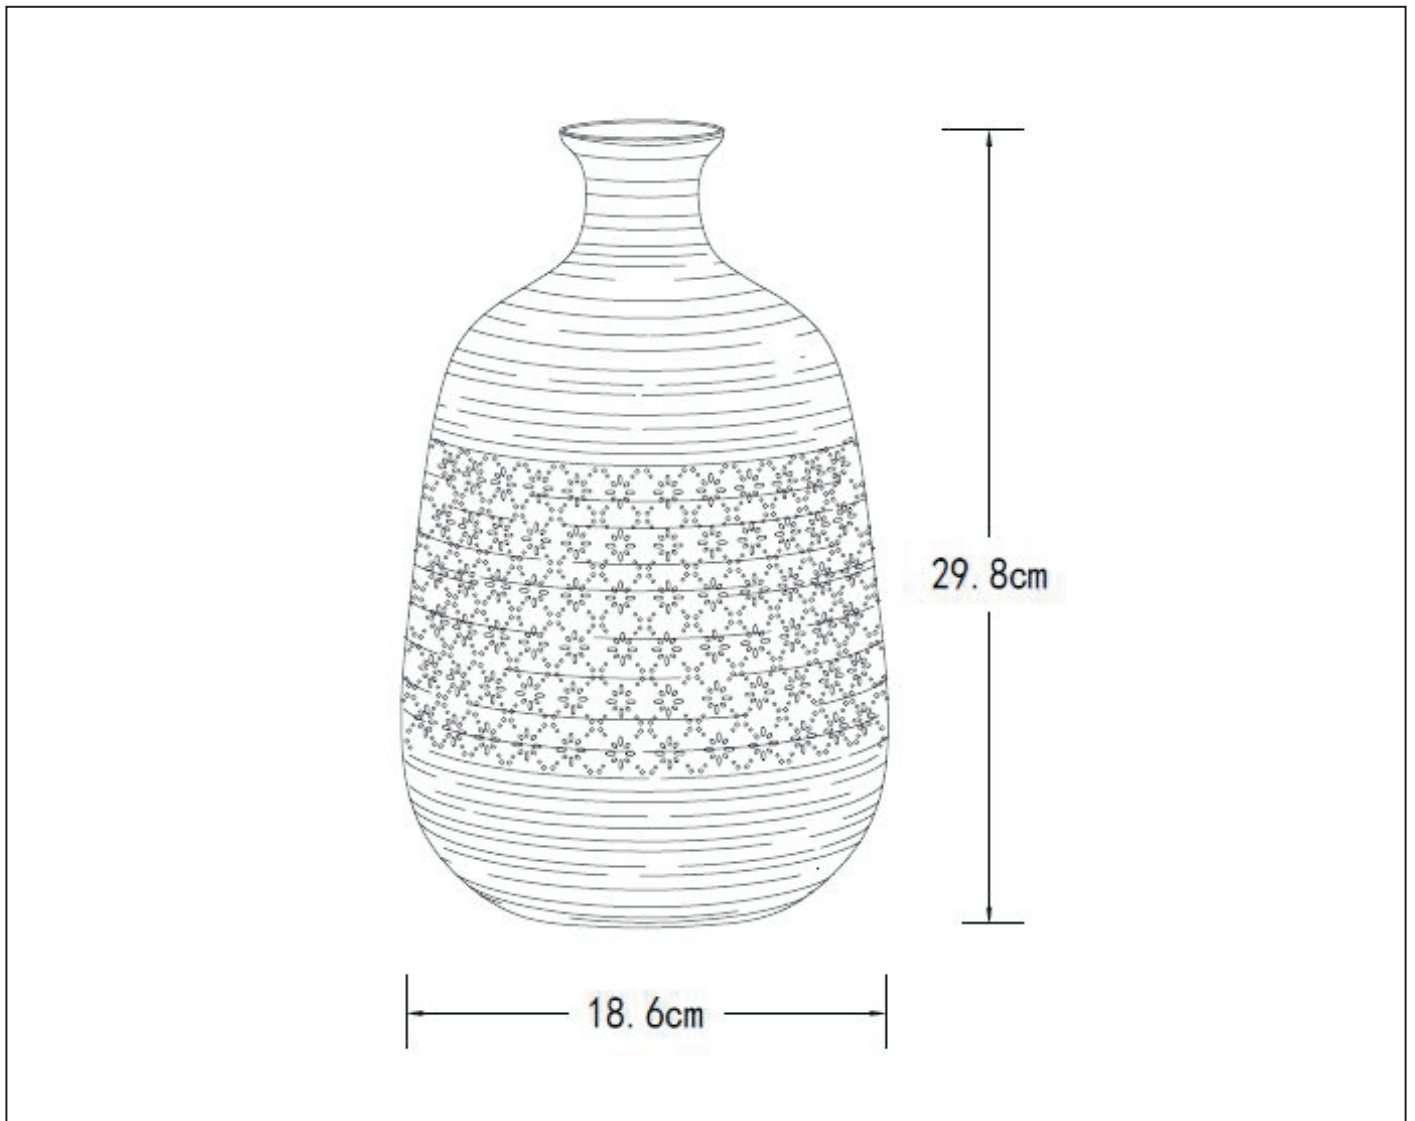

LUCIDE

TIESSE

Item number :13534/30/31

EAN code : 5411212134134

For more specifications, dimensions please visit

www.lucide.com