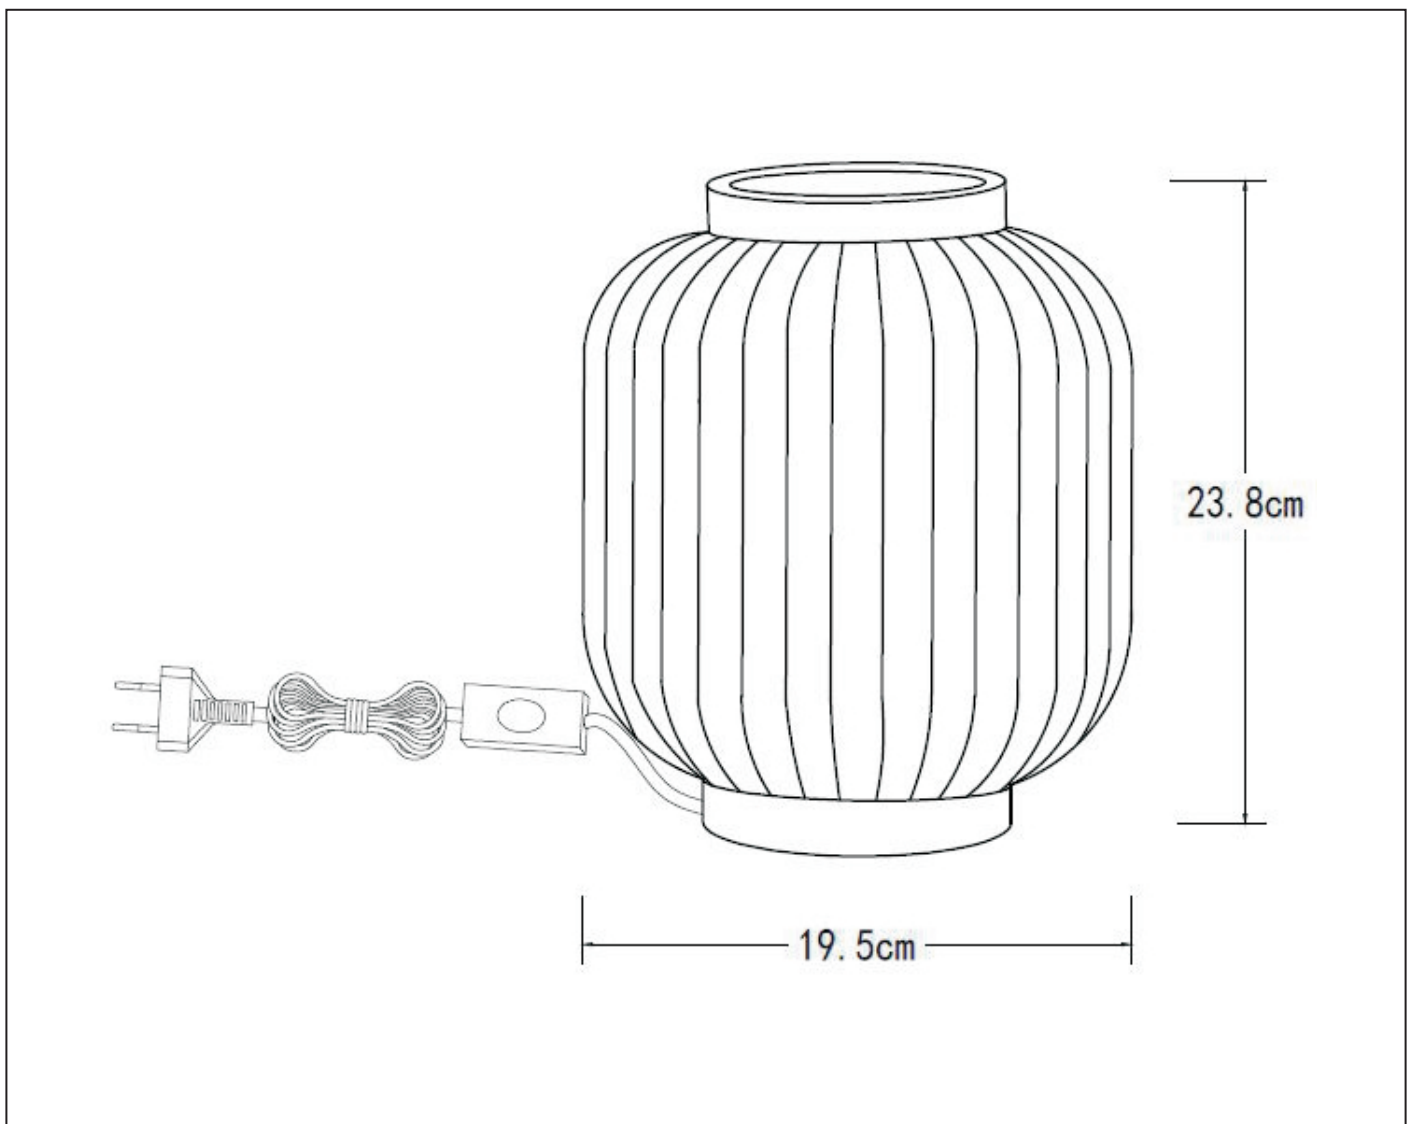

LUCIDE

**RECOMMENDED LUCIDE
LIGHT SOURCE**

49023/04/67

Light source dimmable : Yes

Light source incl. : No

General

Dimensions LxWxH : 19.5 cm x 19.5 cm x 23.8 cm

Height minimum : 23.8 cm

Height maximum : 23.8 cm

Dimensions shade LxWxH : 19.5 cm x 19.5 cm x 23.8cm

Main material : Porcelain

Ceiling rose material : -

Color : White

Style : Modern

Shape : Lantern shape

Weight : 1.72 kg

Warranty : 2 years

Product specifications

Dimmable : No

Light direction : Around (Diffuse)

Adjustable in height : No

Directional : Not Directional

Cable : Yes, Cable On Product

Cable length : 140 cm

Bulb type & maximum wattage : E14 - max.25W

For more specifications of this product please visit

www.lucide.com

LUCIDE

GOSSE

Item number :13535/24/31

EAN code : 5411212134158

For more specifications, dimensions please visit