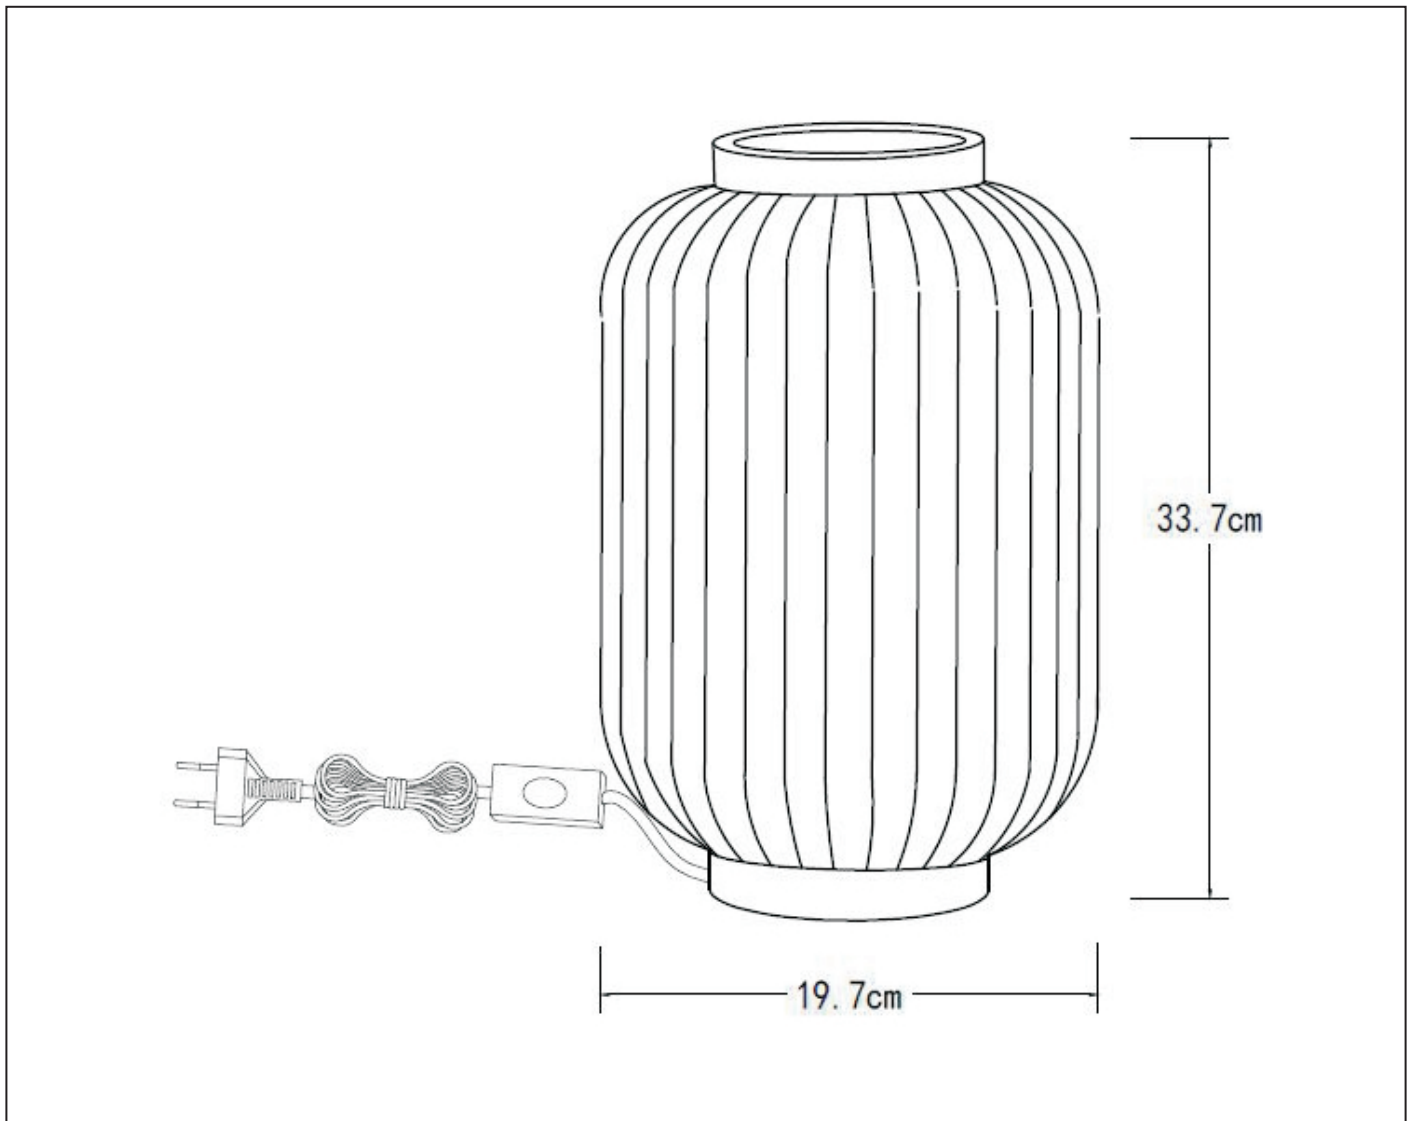

LUCIDE

item number :13535/34/31
EAN code : 5411212134165

GOSSE

RECOMMENDED LUCIDE LIGHT SOURCE

49023/04/67

Light source dimmable : Yes

Light source incl. : No

General

Dimensions LxWxH : 19.7 cm x 19.7 cm x 33.7 cm
Height minimum : 33.7 cm
Height maximum : 33.7 cm
Dimensions shade LxWxH : 19.7 cm x 19.7 cm x 33.7 cm
Main material : Porcelain
Ceiling rose material : -
Color : White
Style : Modern
Shape : Lantern shape
Weight : 2 kg
Warranty : 2 years

Product specifications

Dimmable : No
Light direction : Around (Diffuse)
Adjustable in height : No
Directional : Not Directional
Cable : Yes, Cable On Product
Cable length : 140 cm
Sensor : Without Sensor
Control : Light Switch Control
IP-Class : 20
Electric class : 2
Light source including ? : No
Lamp socket : E14
Light source number : 1
Power requirements : 220-240V~50Hz
Bulb type & maximum wattage : E14 - max.25W

For more specifications of this product please visit

www.lucide.com

LUCIDE

GOSSE

Item number :13535/34/31

EAN code : 5411212134165

For more specifications, dimensions please visit

www.lucide.com