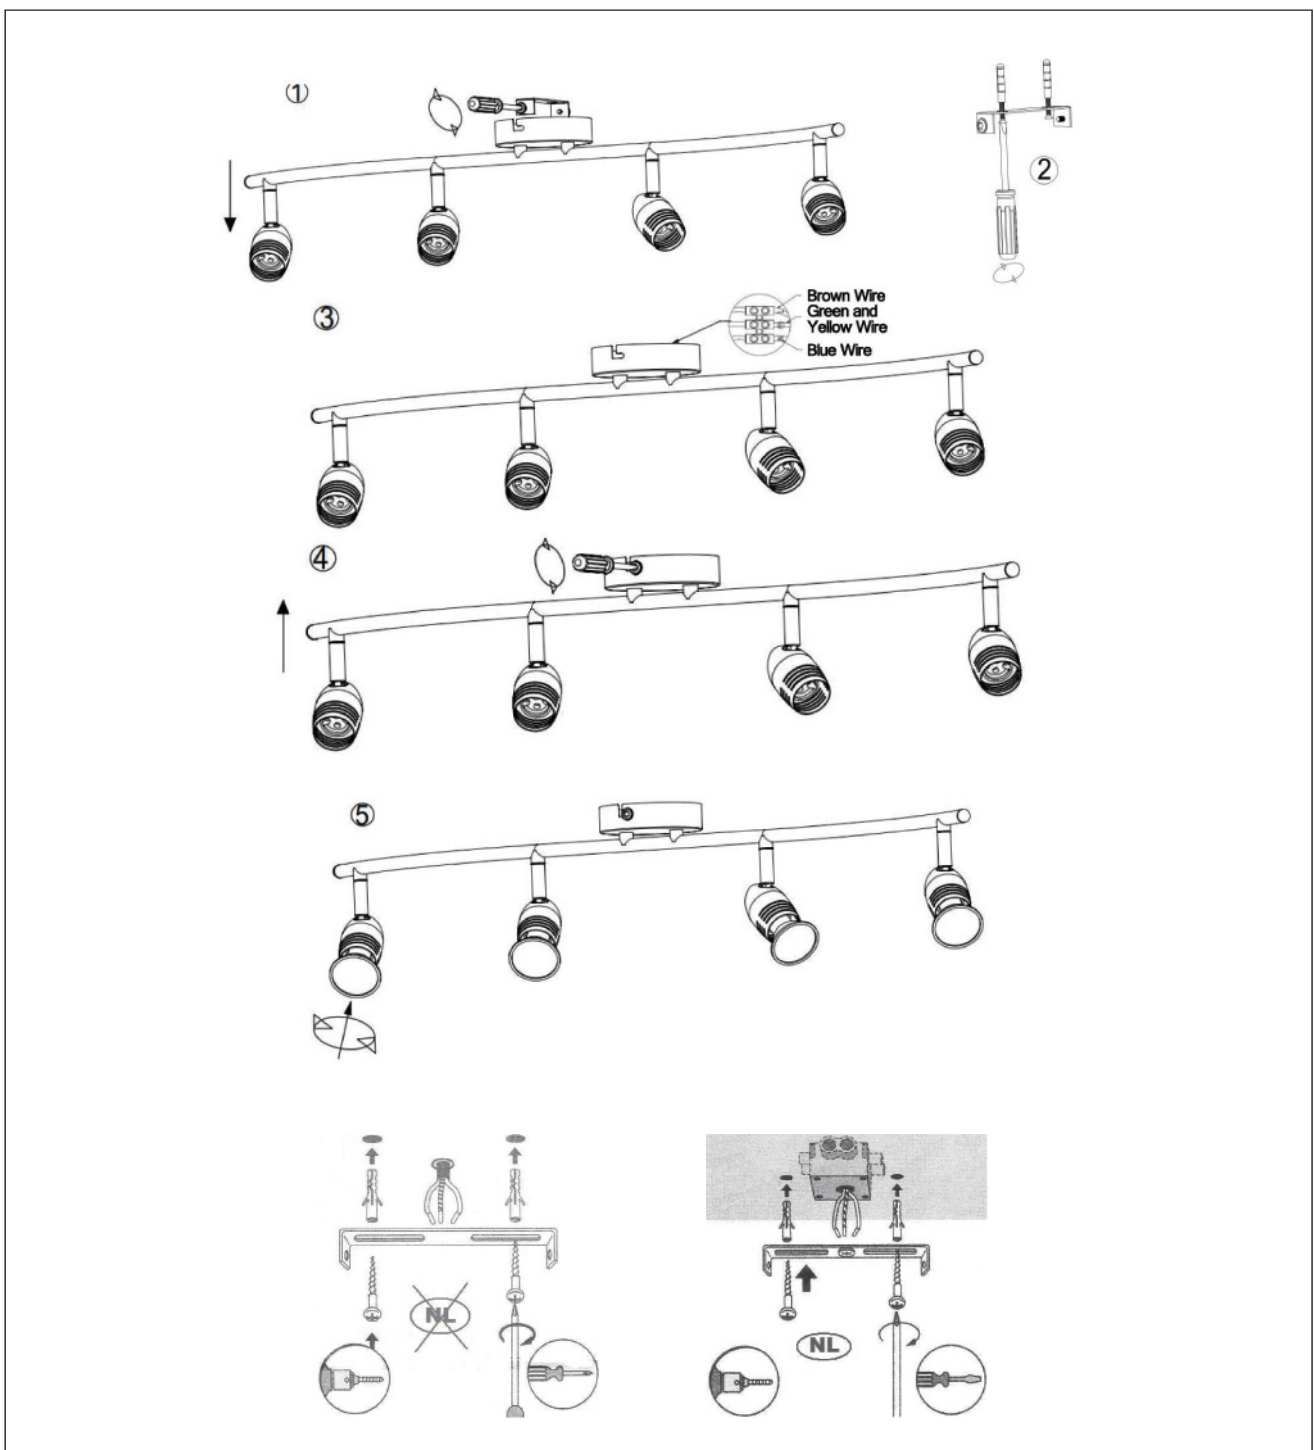

Height minimum: 13cm

Height maximum: 13cm

Dimensions shade LxWxH:-

Main material: Metal

Colour: Bronze, Satin Nickel, Matt White

Style: Modern

Shape:-

Weight: 0.772 kg

Bulb type & maximum wattage: GU10 LED MAX.5W

For more specifications of this product please visit

www.lucide.com

L U C I D E

TECHNICAL DRAWING & DIMENSIONS

CARO LED

item number : 13955/20/03

EAN code : 5411212133441

item number : 13955/20/12

EAN code : 5411212133458

item number : 13955/20/31

EAN code : 5411212133465

For more specifications, dimensions please visit
www.lucide.com

LUCIDE

INSTALLATION DRAWING SPECIFICATIONS