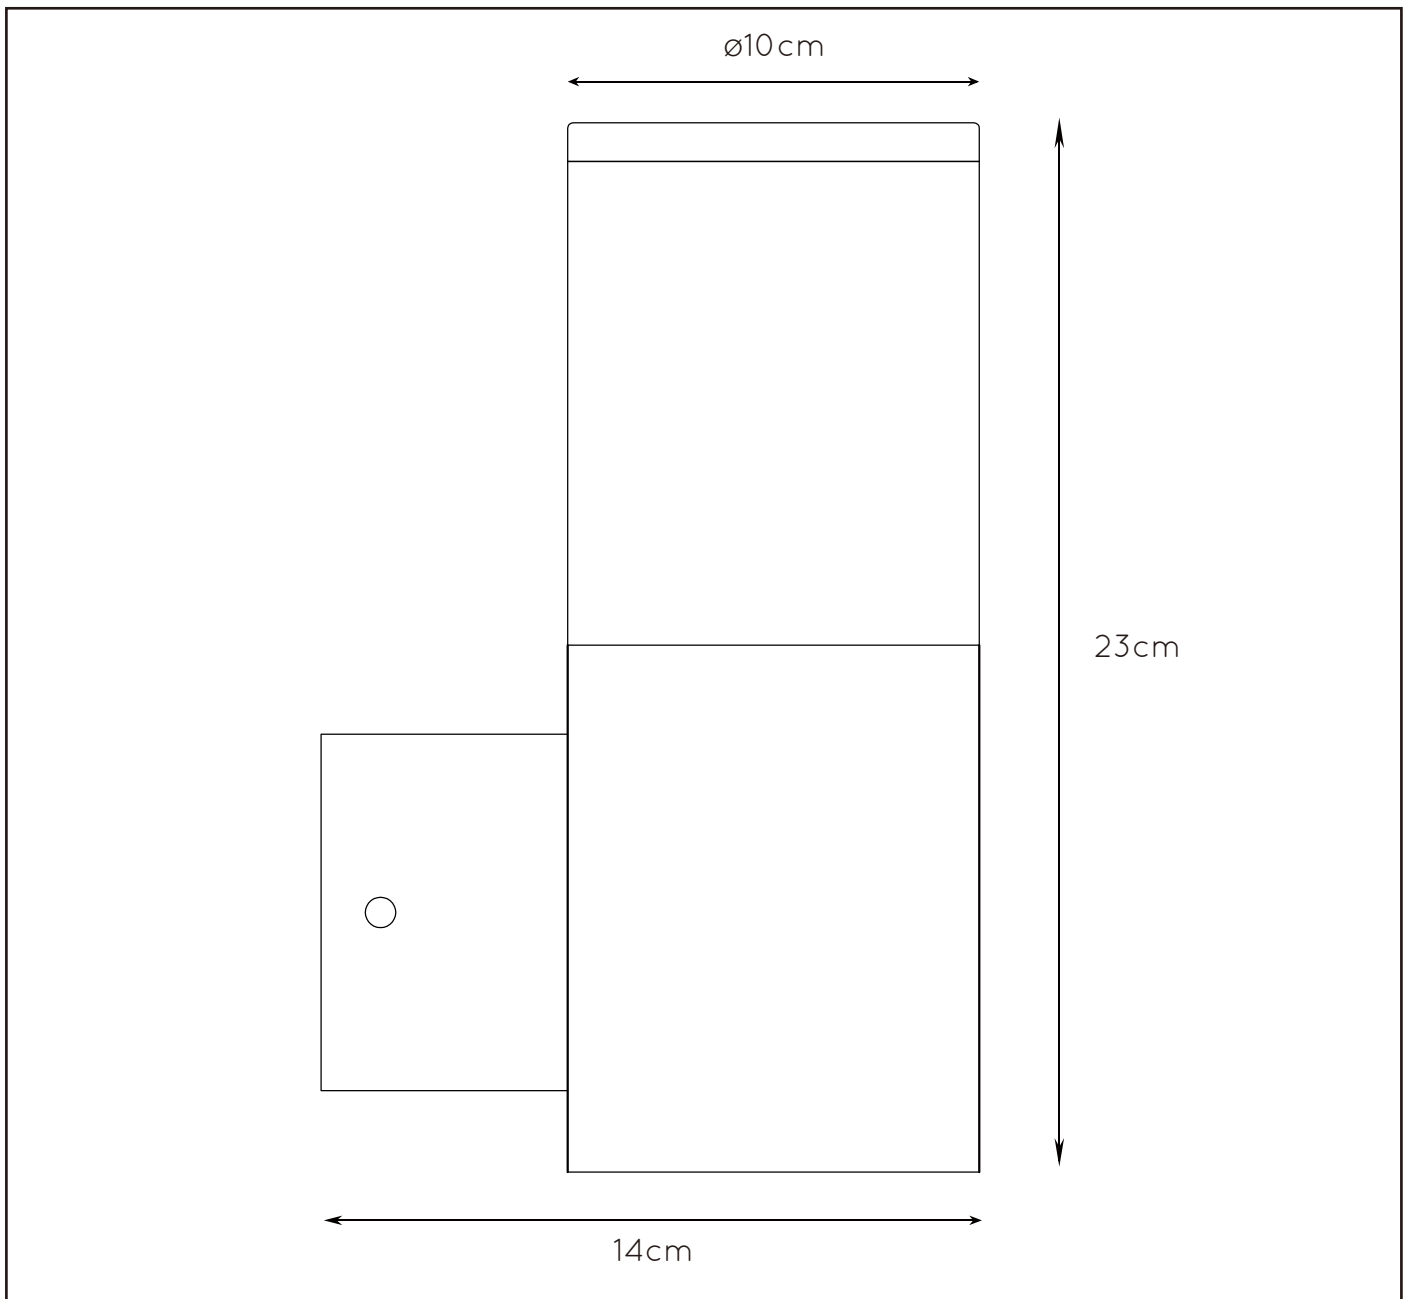

GENERAL SPECIFICATIONS

FEDOR

LUCIDE

**RECOMMENDED LUCIDE LIGHT SOURCE****49035/05/62**

Light source dimmable : YES

Light source incl : No

General

Dimensions LxWxH : 14 cm x 10 cm x 23 cm

Height minimum : 23 cm

Height maximum : 23 cm

Dimensions shade LxWxH : 10 cm x 10 cm x 12 cm

Main material : Stainless Steel

Ceiling rose material : -

Color : Black / Silver

Style : Modern

Shape : Round

Weight : 0,55kg

Warranty : 2 years

Product specifications

Dimmable : No

Light direction : Downlight

Adjustable in height : No

Directional : Not Directional

Cable : No

www.lucide.com

TECHNICAL DRAWING & DIMENSIONS

FEDOR

Item number : 14899/01/30
EAN code : 5411212144331

Item number : 14899/01/12
EAN code : 5411212144324

For more specifications, dimensions please visit
www.lucide.com