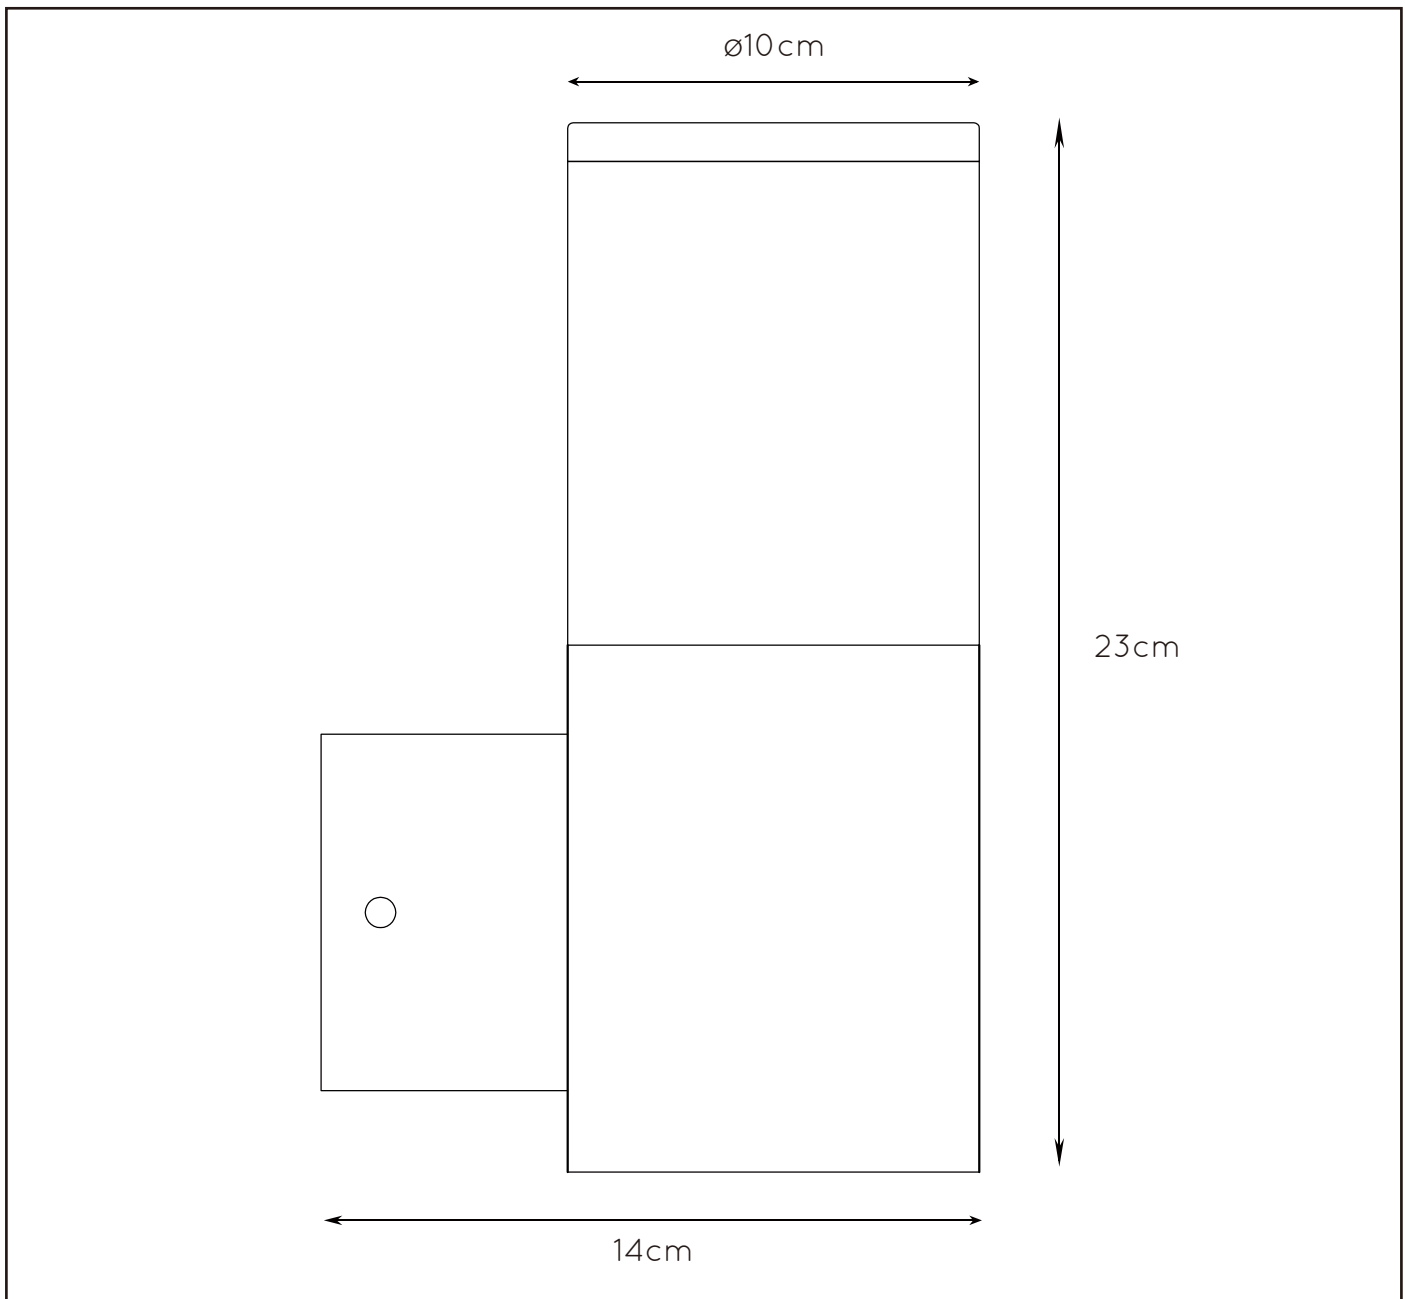

GENERAL SPECIFICATIONS

FEDOR

L U C I D E

**RECOMMENDED LUCIDE LIGHT SOURCE****49035/05/62**

Light source dimmable : YES

Light source incl : No

General

Dimensions LxWxH : 14 cm x 10 cm x 23 cm
Height minimum : 23 cm
Height maximum : 23 cm
Dimensions shade LxWxH : 10 cm x 10 cm x 12 cm
Main material : Stainless Steel
Ceiling rose material : -
Color : Black / Silver
Style : Modern
Shape : Round
Weight : 0,55kg
Warranty : 2 years

Product specifications

Dimmable : No
Light direction : Downlight
Adjustable in height : No
Directional : Not Directional
Cable : No
Cable length : -
Sensor : Without Sensor
Control : Light Switch Control
IP-Class : 44
Electric class : 1
Light source including? : No
Lamp socket : E27
Light source number : 1
Power requirements : 220-240V~50Hz
Bulb type & maximum wattage : MAX 40W

IP44

IP54

IP65

IP67

Explanation of IP numbers for degrees of protection, see safety instruction manual in the box.

For more specifications of this product please visit

www.lucide.com

TECHNICAL DRAWING & DIMENSIONS

FEDOR

Item number : 14899/01/30
EAN code : 5411212144331

Item number : 14899/01/12
EAN code : 5411212144324

For more specifications, dimensions please visit
www.lucide.com

LUCIDE

INSTALLATION DRAWING SPECIFICATIONS