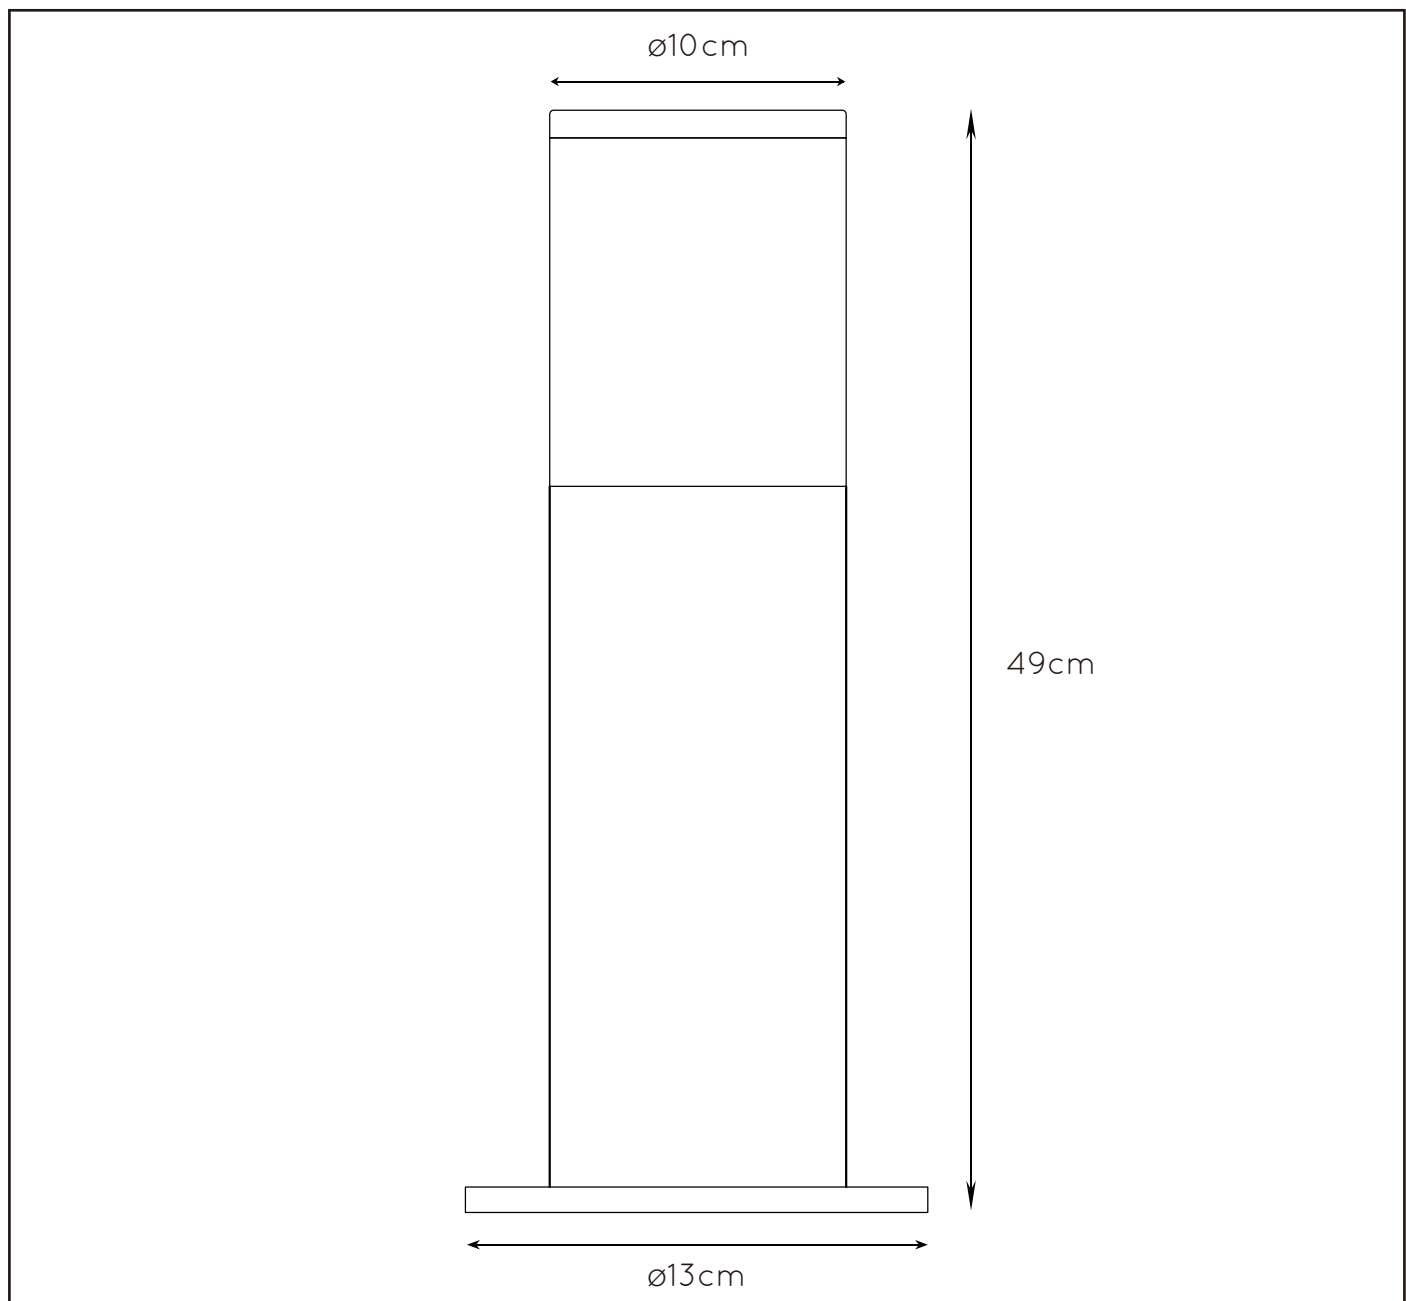

LUCIDE

GENERAL SPECIFICATIONS

**FEDOR****RECOMMENDED LUCIDE LIGHT SOURCE****49035/05/62**

Light source dimmable : YES

Light source incl : No

**General**

Dimensions LxWxH : 13 cm x 13 cm x 49 cm

Height minimum : 49 cm

Height maximum : 49 cm

Dimensions shade LxWxH : 10 cm x 10 cm x 12 cm

Main material : Stainless Steel

Ceiling rose material : -

Color : Black / Silver

Style : Modern

Shape : Round

Weight : 1,13 kg

**www.lucide.com**

TECHNICAL DRAWING & DIMENSIONS

## FEDOR

Item number : 14899/50/30  
EAN code : 5411212144355

Item number : 14899/50/12  
EAN code : 5411212144348

For more specifications, dimensions please visit  
[www.lucide.com](http://www.lucide.com)