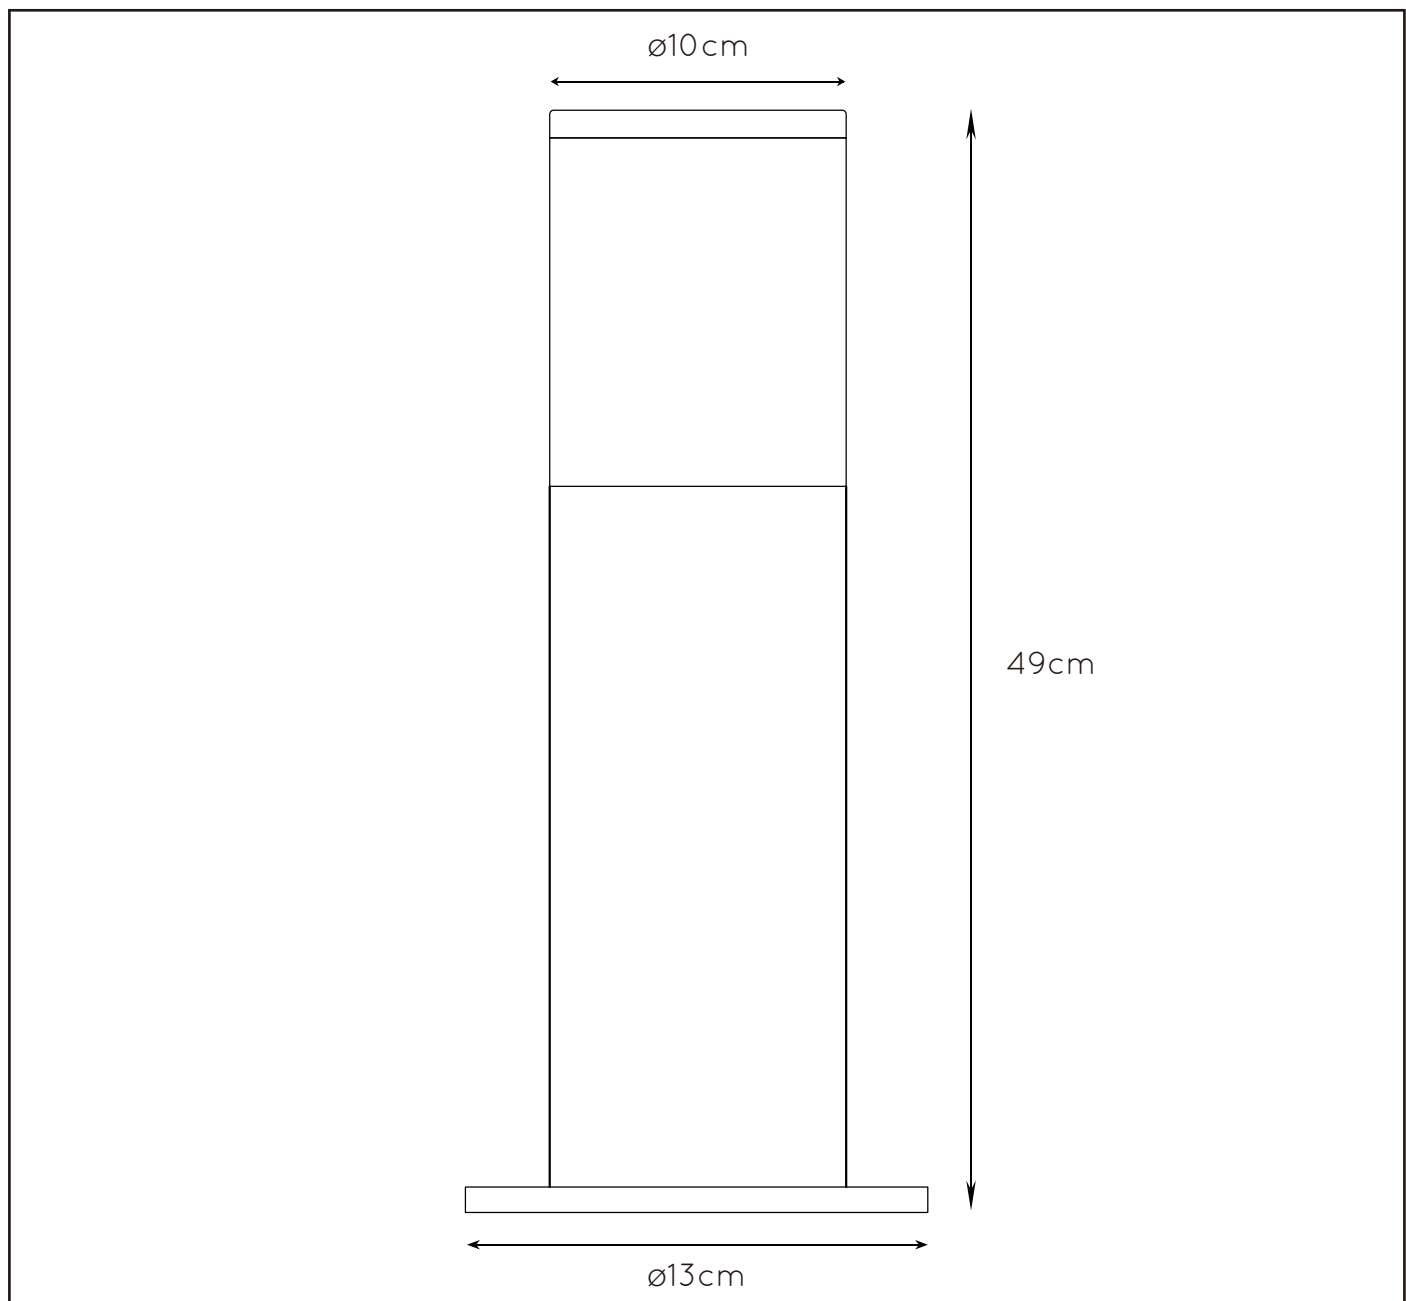

LUCIDE

GENERAL SPECIFICATIONS

FEDOR**RECOMMENDED LUCIDE LIGHT SOURCE****49035/05/62**

Light source dimmable : YES

Light source incl : No

General

Dimensions LxWxH : 13 cm x 13 cm x 49 cm

Height minimum : 49 cm

Height maximum : 49 cm

Dimensions shade LxWxH : 10 cm x 10 cm x 12 cm

Main material : Stainless Steel

Ceiling rose material : -

Color : Black / Silver

Style : Modern

Shape : Round

Weight : 1,13 kg

Bulb type & maximum wattage : MAX 40W

IP44

IP54

IP65

IP67

Explanation of IP numbers for degrees of protection, see safety instruction manual in the box.

For more specifications of this product please visit

www.lucide.com

LUCIDE

TECHNICAL DRAWING & DIMENSIONS

FEDOR

Item number : 14899/50/30
EAN code : 5411212144355

Item number : 14899/50/12
EAN code : 5411212144348

For more specifications, dimensions please visit
www.lucide.com