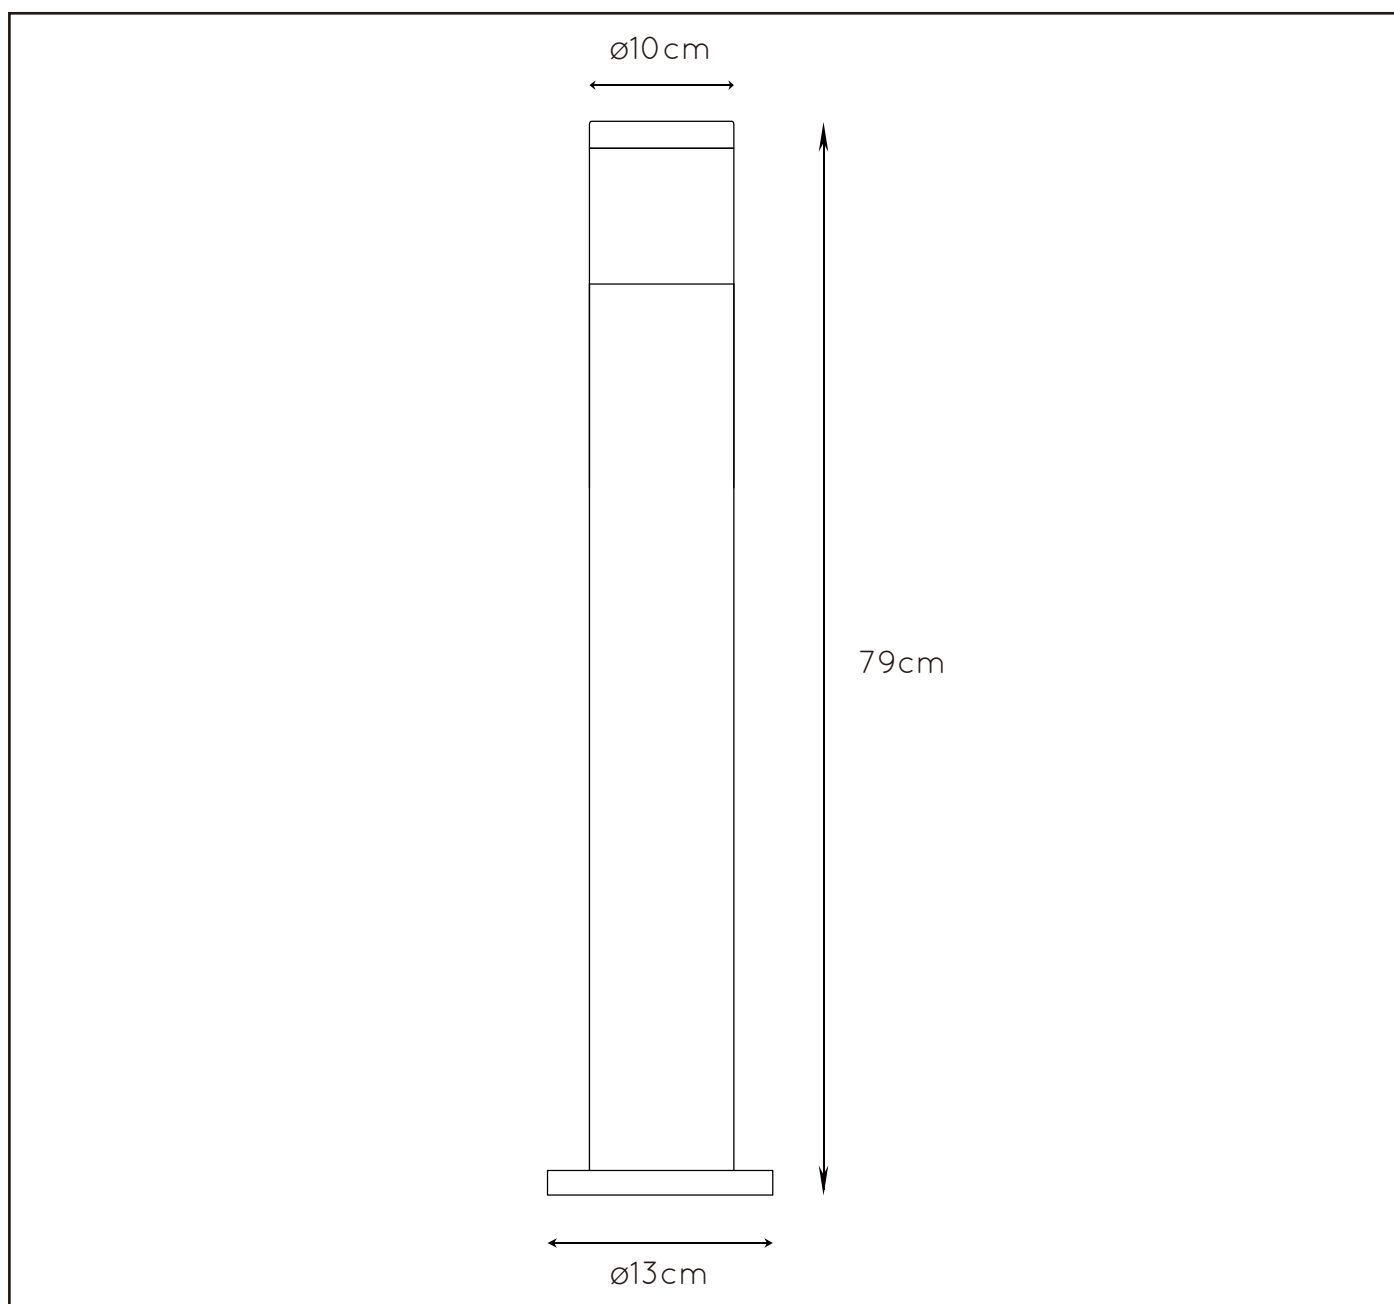

Dimensions LxWxH : 13 cm x 13 cm x 79 cm  
 Height minimum : 79 cm  
 Height maximum : 79 cm  
 Dimensions shade LxWxH : 10 cm x 10 cm x 12 cm  
 Main material : Stainless Steel  
 Ceiling rose material : -  
 Color : Black / Silver  
 Style : Modern  
 Shape : Round  
 Weight : 1,35 kg  
 Warranty : 2 years

**Product specifications**

Dimmable : No  
 Light direction : Downlight  
 Adjustable in height : No  
 Directional : Not Directional  
 Cable : No  
 Cable length : -  
 Sensor : Without Sensor  
 Control : Light Switch Control  
 IP-Class : 44  
 Electric class : 1  
 Light source including? : No  
 Lamp socket : E27  
 Light source number : 1  
 Power requirements : 220-240V~50Hz  
 Bulb type & maximum wattage : MAX 40W

LUCIDE

TECHNICAL DRAWING & DIMENSIONS

## FEDOR

Item number : 14899/80/30

EAN code : 5411212144379

Item number : 14899/80/12

EAN code : 5411212144362

For more specifications, dimensions please visit

[www.lucide.com](http://www.lucide.com)