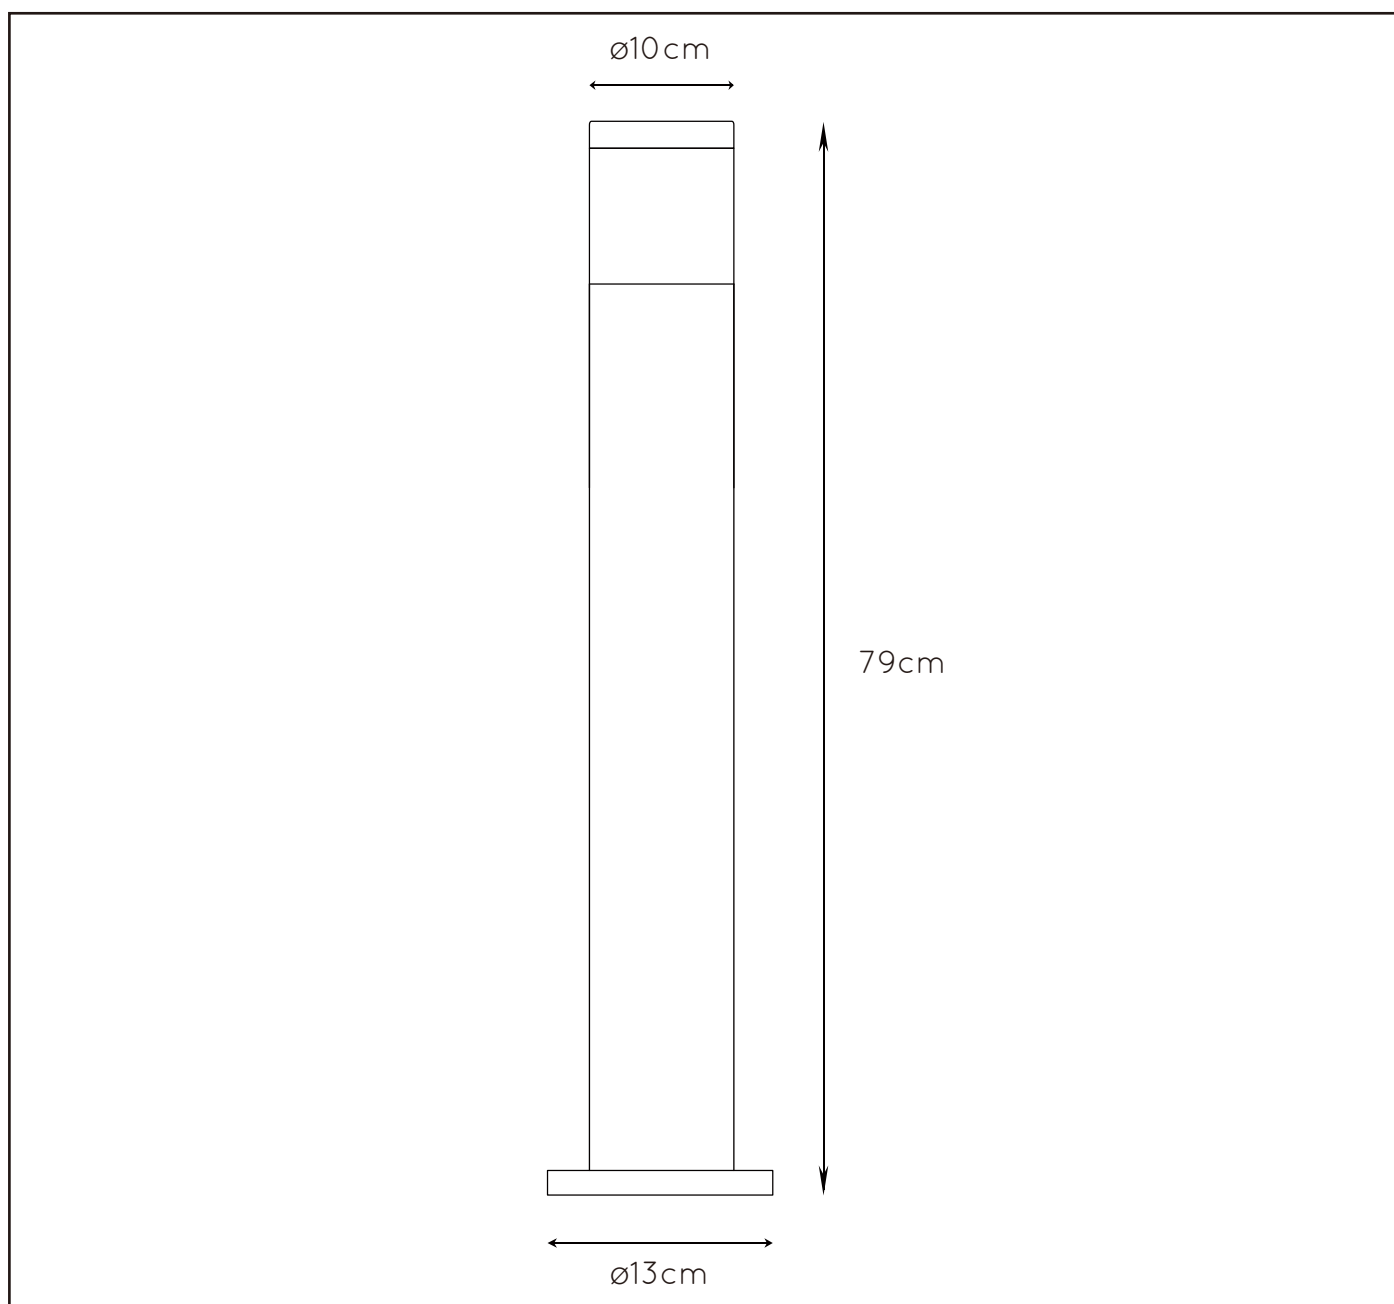

LUCIDE

GENERAL SPECIFICATIONS

FEDOR**General**

Dimensions LxWxH : 13 cm x 13 cm x 79 cm
 Height minimum : 79 cm
 Height maximum : 79 cm
 Dimensions shade LxWxH : 10 cm x 10 cm x 12 cm
 Main material : Stainless Steel
 Ceiling rose material : -
 Color : Black / Silver
 Style : Modern
 Shape : Round
 Weight : 1,35 kg
 Warranty : 2 years

Product specifications

Dimmable : No
 Light direction : Downlight
 Adjustable in height : No
 Directional : Not Directional
 Cable : No
 Cable length : -
 Sensor : Without Sensor
 Control : Light Switch Control
 IP-Class : 44
 Electric class : 1
 Light source including? : No
 Lamp socket : E27
 Light source number : 1
 Power requirements : 220-240V~50Hz
 Bulb type & maximum wattage : MAX 40W

IP44

IP54

IP65

IP67

Explanation of IP numbers for degrees of protection, see safety instruction manual in the box.

For more specifications of this product please visit
www.lucide.com

TECHNICAL DRAWING & DIMENSIONS

FEDOR

Item number : 14899/80/30

EAN code : 5411212144379

Item number : 14899/80/12

EAN code : 5411212144362

For more specifications, dimensions please visit

www.lucide.com

LUCIDE