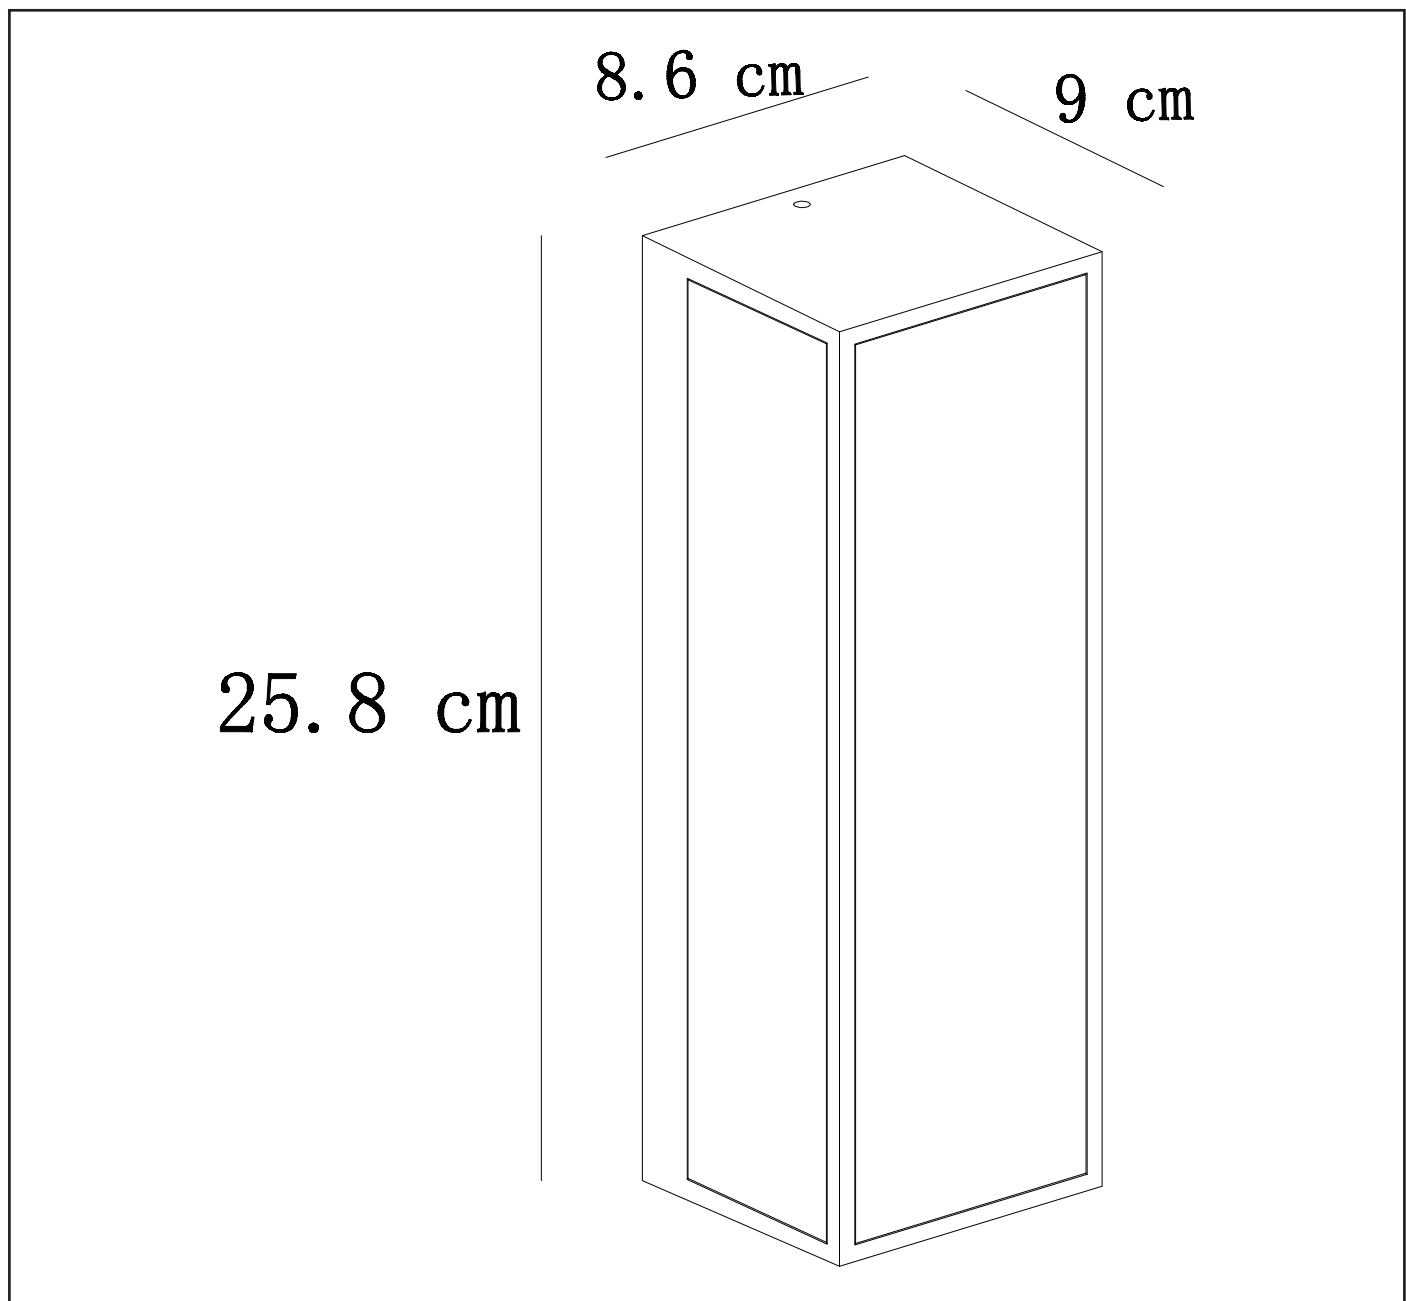

LUCIDE

TECHNICAL DRAWING & DIMENSIONS

DUKAN

Item number : 15802/01/30

EAN code : 5 411212151872

For more specifications, dimensions please visit

www.lucide.com