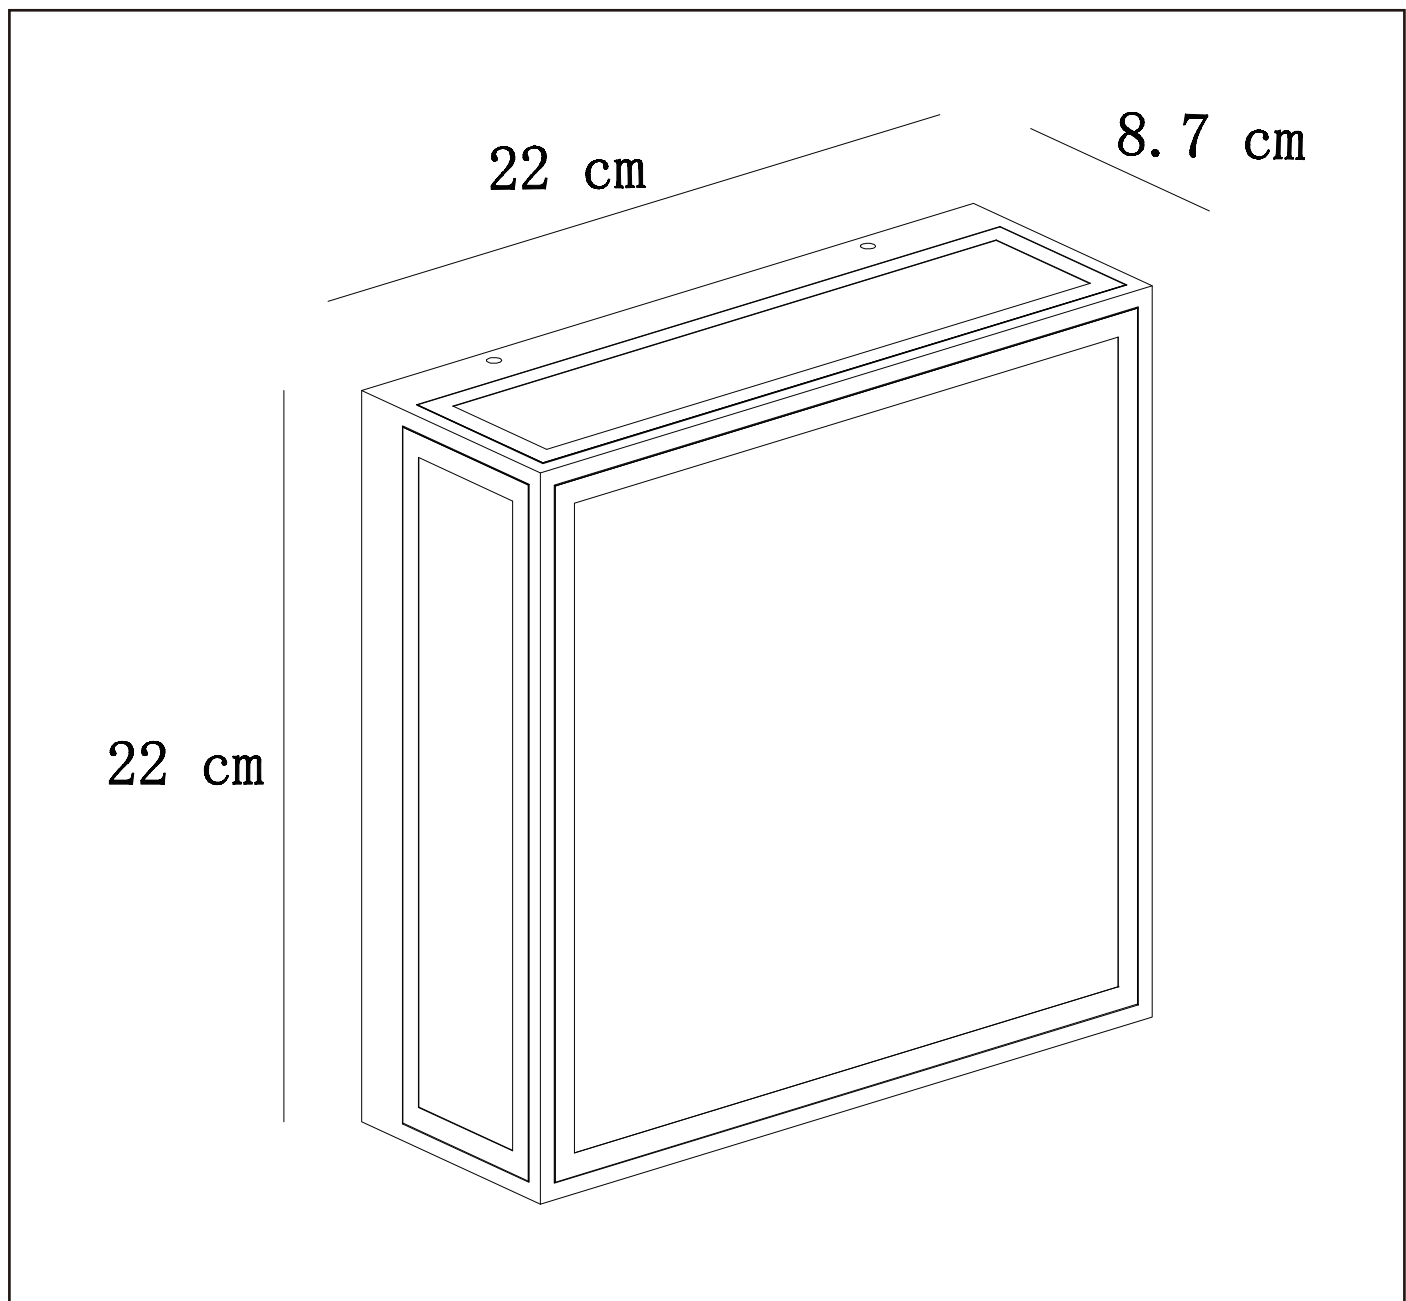

LUCIDE

GENERAL SPECIFICATIONS

**RECOMMENDED LUCIDE
LIGHT SOURCE**

49042/05/62

Light source dimmable : YES

Light source incl. : NO

General

Dimensions LxWxH : 22CM x 22CM x 8.7CM

Heigth minimum : 8.7CM

Heigth maximum : 8.7CM

Dimensions shade LxWxH :

Main material : Die-casting Aluminum

Ceiling rose material :

Color : BLACK

Style : Modern

Shape : SQUARE

www.lucide.com

LUCIDE

TECHNICAL DRAWING & DIMENSIONS

DUKAN

Item number : 15802/02/30

EAN code : 5 411212151889

For more specifications, dimensions please visit

www.lucide.com