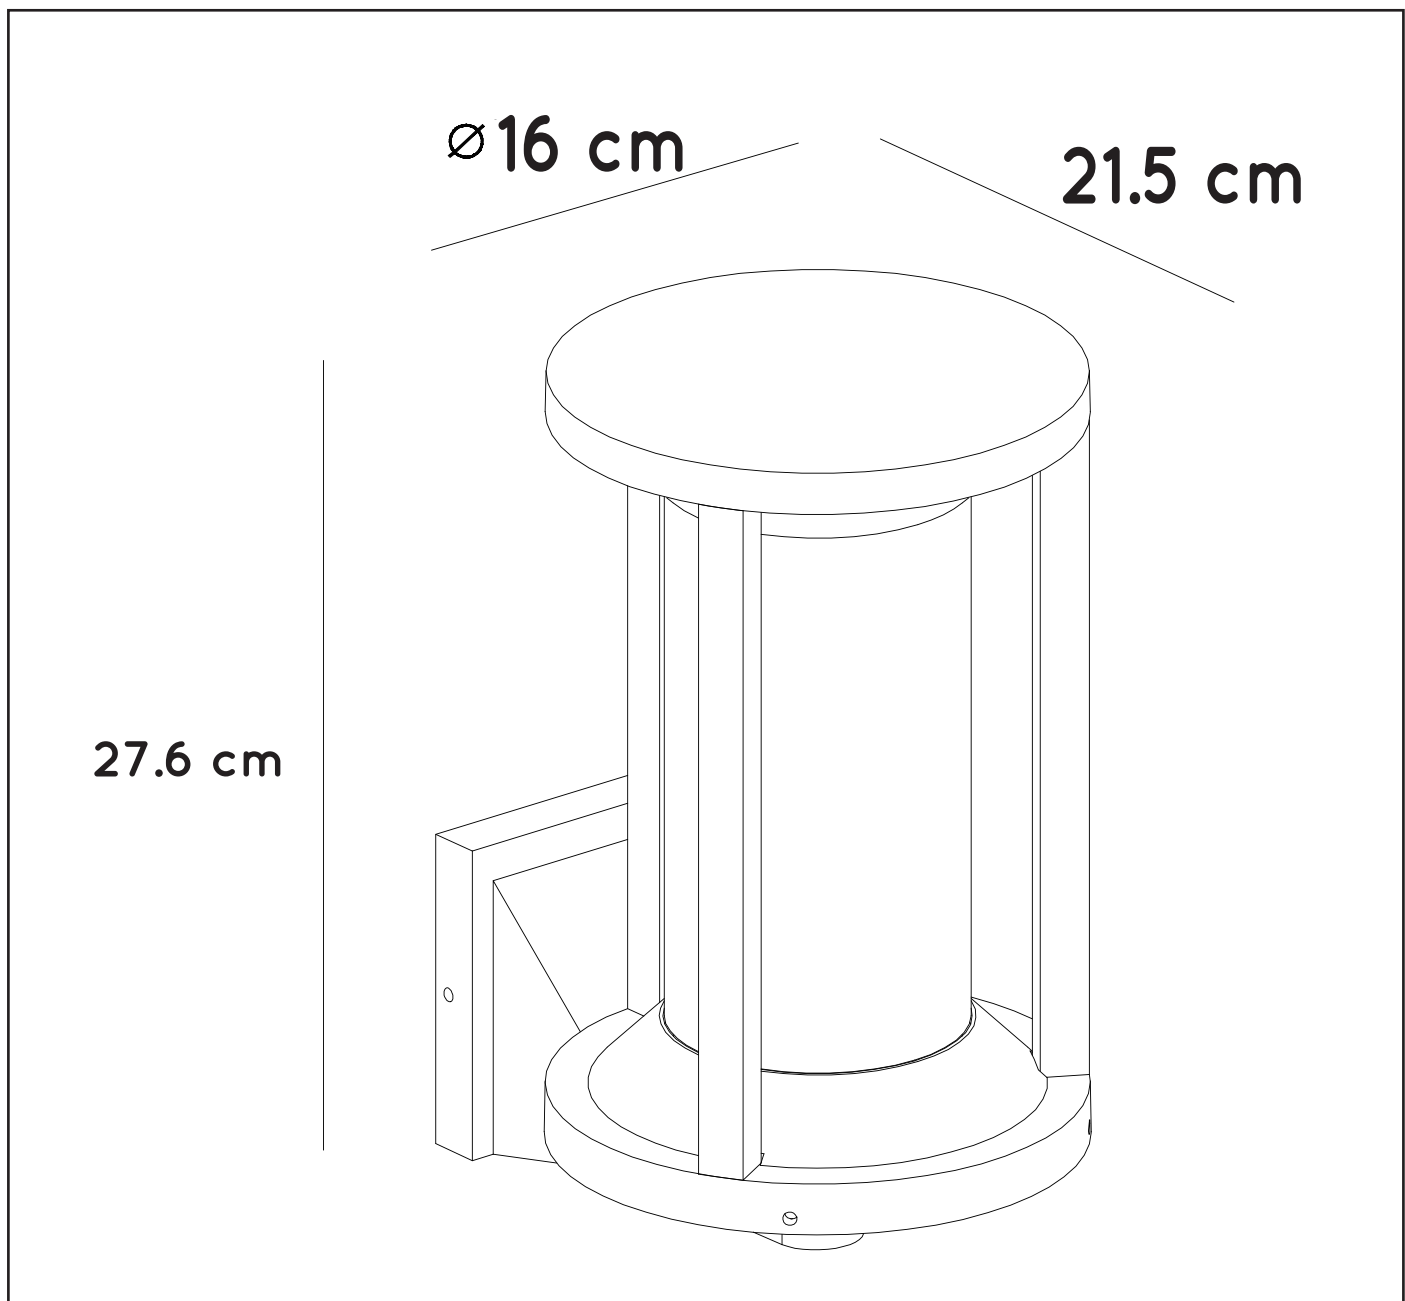

LUCIDE

GENERAL SPECIFICATIONS

**RECOMMENDED LUCIDE LIGHT SOURCE****49035/05/62**

Light source dimmable : YES

Light source incl. : NO

General

Dimensions LxWxH : 16CM x 21.5CM x 27.6CM

Height minimum : 27.6CM

Height maximum : 27.6CM

Dimensions shade LxWxH :

Main material : Die-casting Aluminum

Ceiling rose material :

Color : BLACK

Style : Modern

Shape : As Shown

Weight : 1.3KG

Bulb type & maximum wattage : LED MAX.15W

IP44

IP54

IP65

IP67

Explanation of IP numbers for degrees of protection, see safety instruction manual in the box.

For more specifications of this product please visit

www.lucide.com

LUCIDE

TECHNICAL DRAWING & DIMENSIONS

CADIX

Item number : 15803/01/30

EAN code : 5 411212151896

For more specifications, dimensions please visit

www.lucide.com