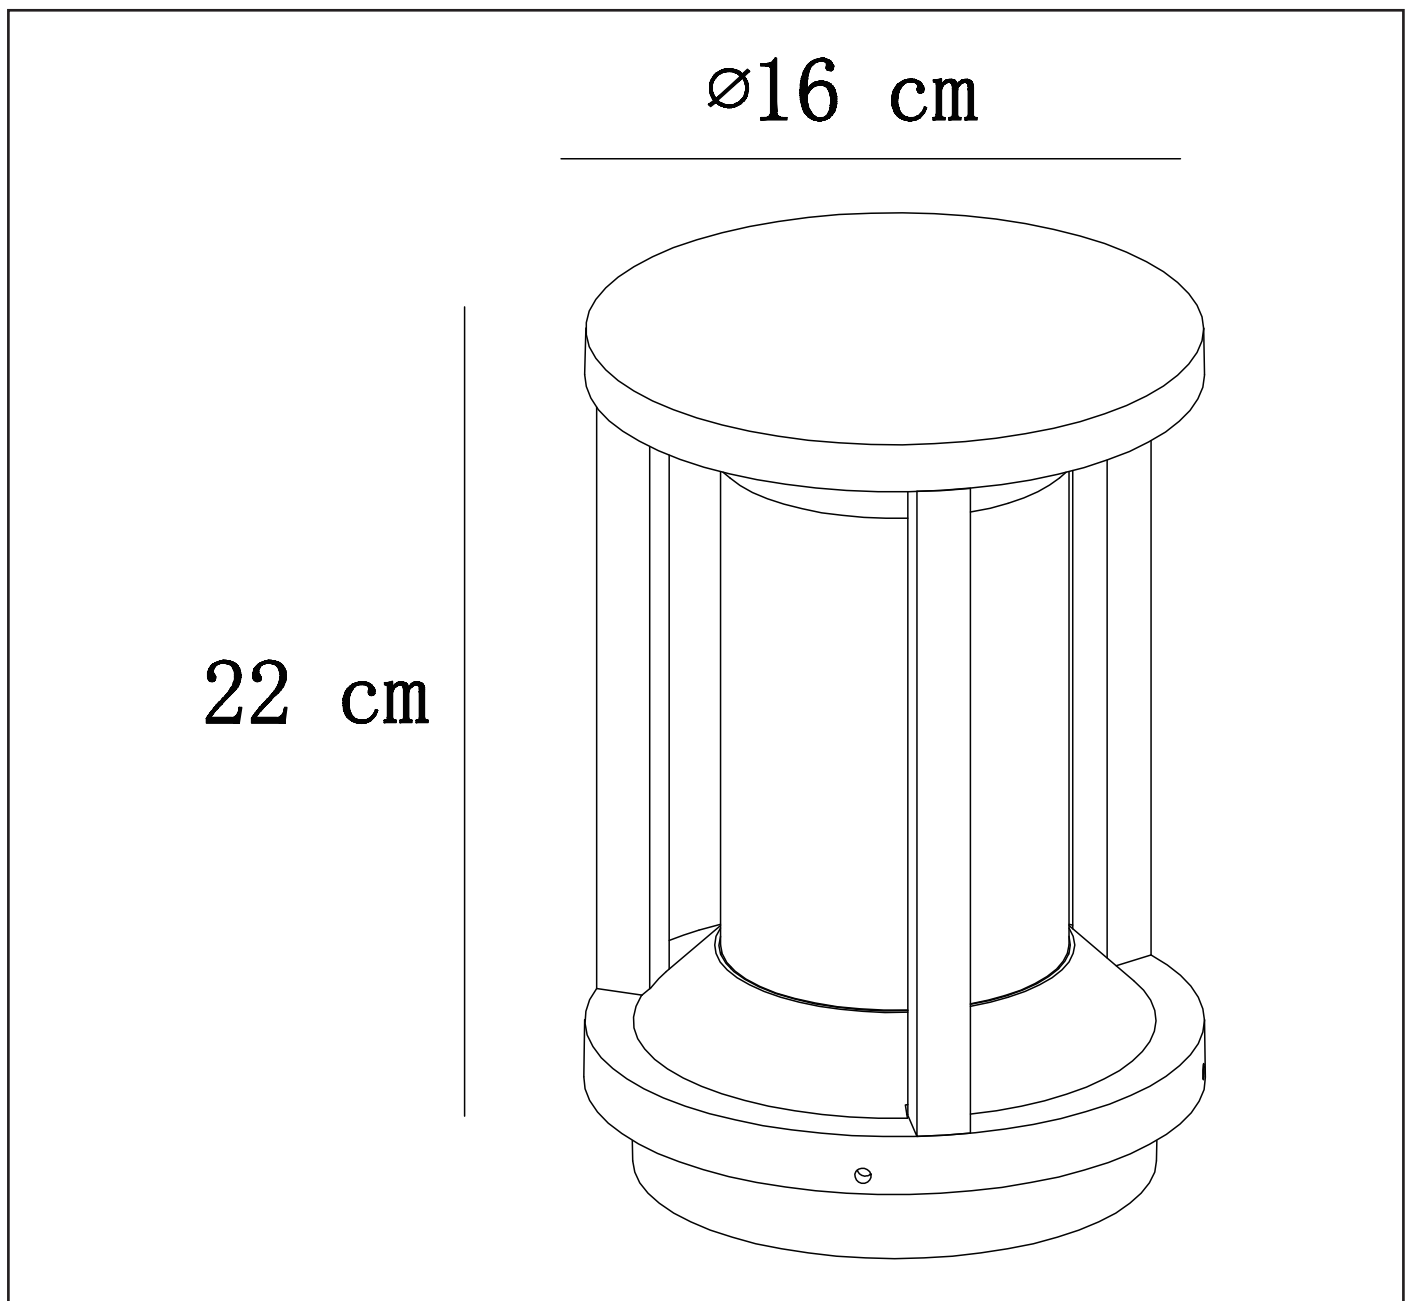

LUCIDE

GENERAL SPECIFICATIONS

**RECOMMENDED LUCIDE LIGHT SOURCE****49035/05/62**

Light source dimmable : YES

Light source incl. : NO

General

Dimensions LxWxH : 16CM x 16CM x 22CM

Height minimum : 22CM

Height maximum : 22CM

Dimensions shade LxWxH :

Main material : Die-casting Aluminum

Ceiling rose material :

Color : BLACK

Style : Modern

Shape : As Shown

Weight : 1.0KG

Bulb type & maximum wattage : LED MAX.15W

IP44

IP54

IP65

IP67

Explanation of IP numbers for degrees of protection, see safety instruction manual in the box.

For more specifications of this product please visit

www.lucide.com

LUCIDE

TECHNICAL DRAWING & DIMENSIONS

CADIX

Item number : 15804/22/30

EAN code : 5 411212151902

For more specifications, dimensions please visit

www.lucide.com