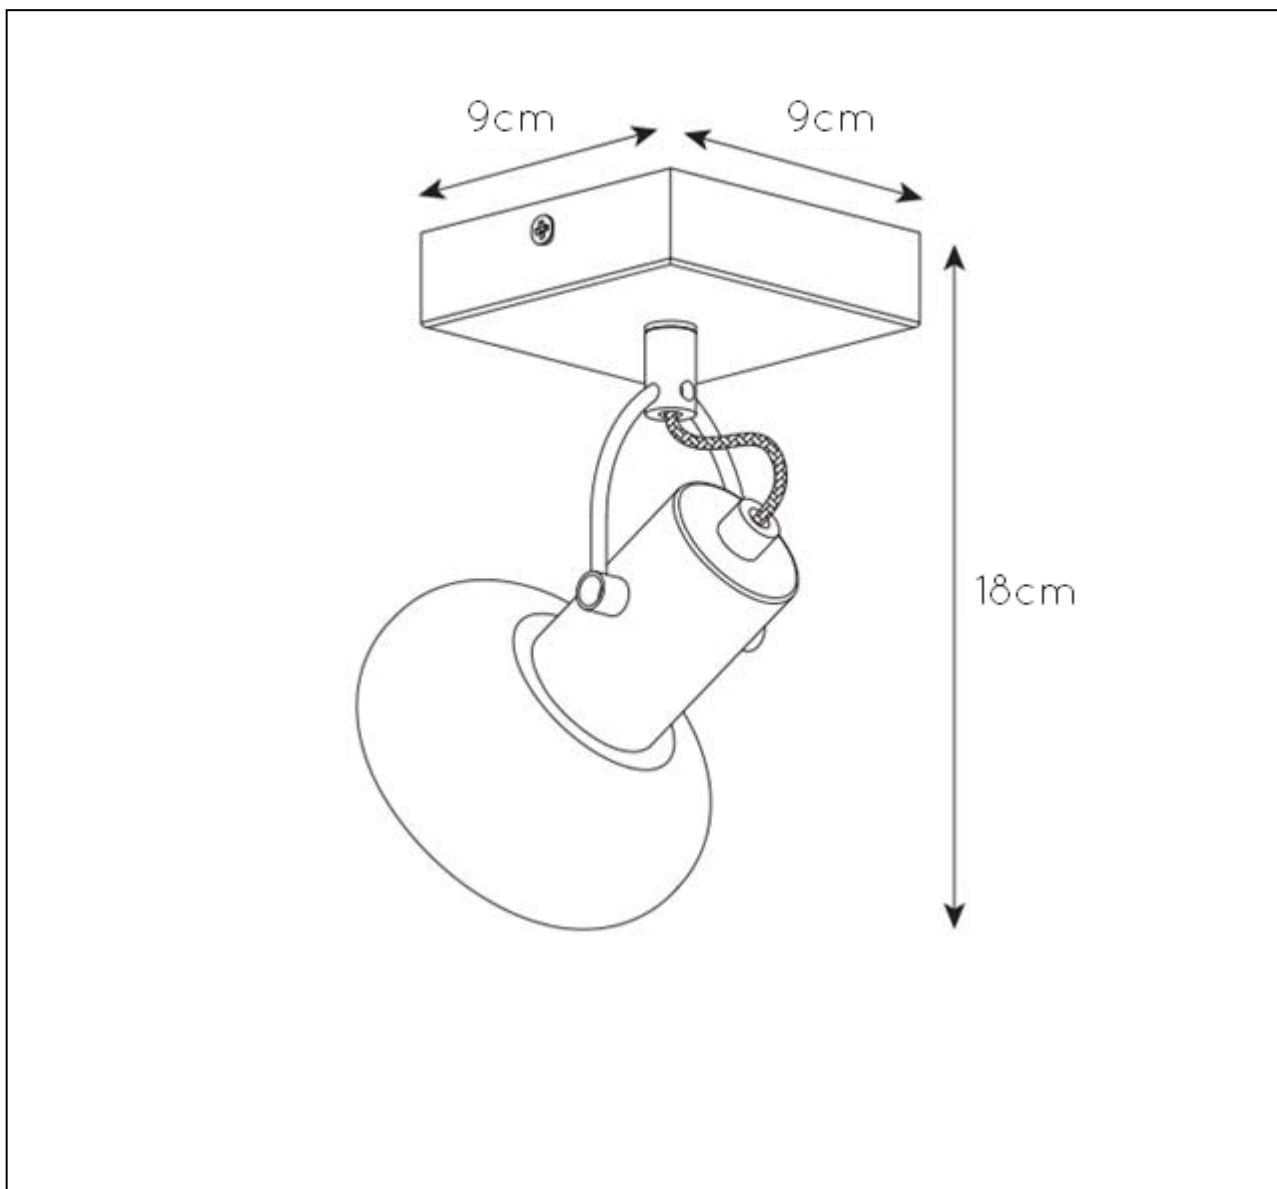

LUCIDE

GENERAL SPECIFICATIONS

RECOMMENDED LUCIDE LIGHT SOURCE

49046/03/62

Light source dimmable : Yes

Light source incl. : No

General

Dimensions LxWxH : 9 cm x 9 cm x 18 cm
Height minimum : 14,5cm
Height maximum : 18cm
Dimensions shade LxWxH : 10 cm x 5.3cm x 10cm
Main material : Metal+glass
Ceiling rose material : Metal
Color : Matt black+smokey glass
Style : Modern
Shape : -
Weight : 0.25 kg
Warranty : 2 years

Product specifications

Dimmable : No
Light direction : Around (Diffuse)
Adjustable in height : Not Adjustable In
Height (Before Installation)
Directional : Directional
Cable : No Cable On Product
Cable length : -
Sensor : Without Sensor
Control : No
IP-Class : 20
Electric class : 1
Light source including: No
Lamp socket : E14
Light source number : 1
Power requirements : 220-240V~50Hz
Bulb type & maximum wattage : E14- max.25W

For more specifications of this product please visit

www.lucide.com

LUCIDE

TECHNICAL DRAWING & DIMENSIONS

MADEE

Item number : 17993/01/30

EAN code : 5411212176776

For more specifications, dimensions please visit