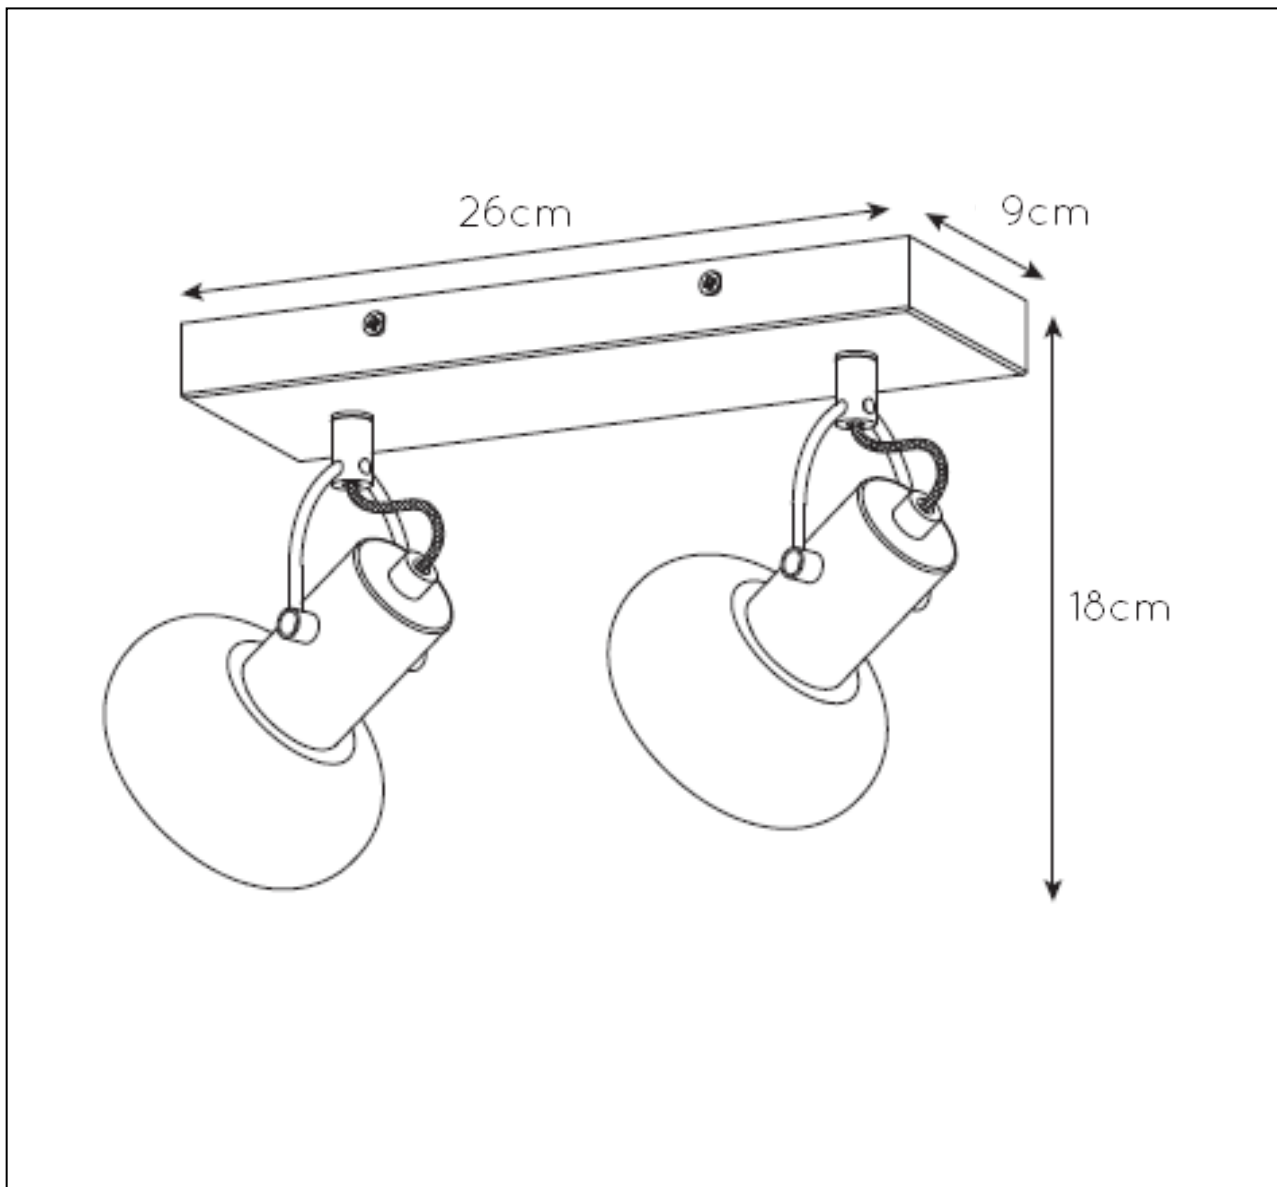

LUCIDE

TECHNICAL DRAWING & DIMENSIONS

MADEE

Item number : 17993/02/30

EAN code : 5411212176783

For more specifications, dimensions please visit

www.lucide.com