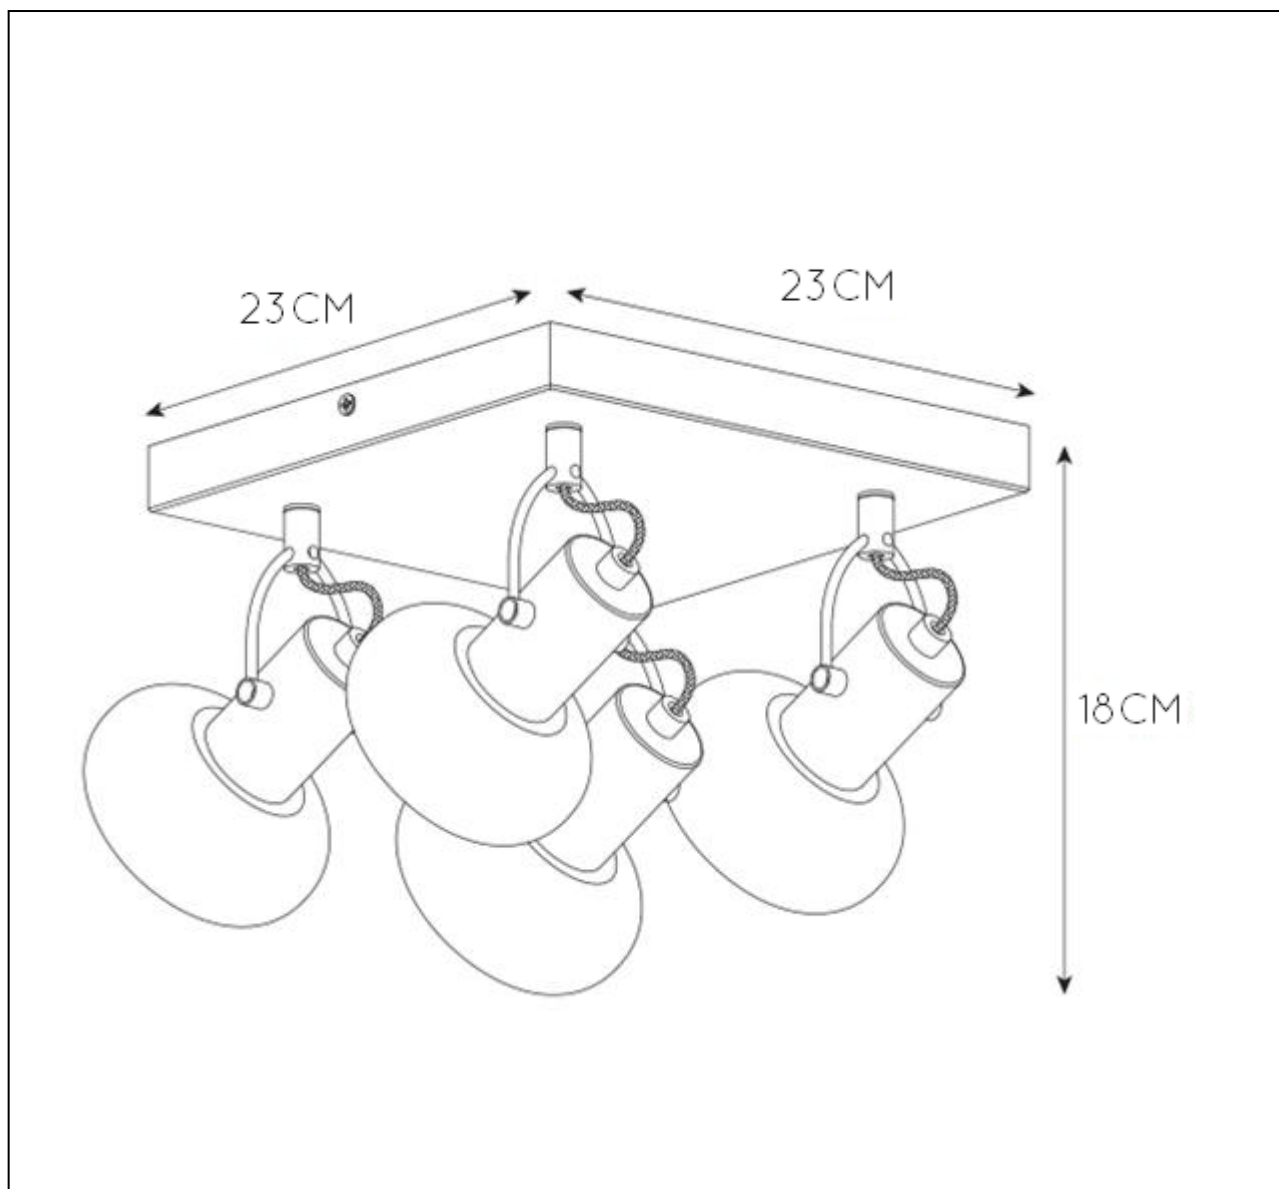

LUCIDE

GENERAL SPECIFICATIONS

RECOMMENDED LUCIDE
LIGHT SOURCE

49046/03/62

Light source dimmable : Yes

Light source incl. : No

General

Dimensions LxWxH : 23 cm x 23 cm x 18 cm
Height minimum : 14,5cm
Height maximum : 18cm
Dimensions shade LxWxH : 10 cm x 5.3cm x 10cm
Main material : Metal+glass
Ceiling rose material : Metal
Color : Matt black+smokey glass
Style : Modern
Shape : -
Weight : 1.16 kg
Warranty : 2 years

Product specifications

Dimmable : No
Light direction : Around (Diffuse)
Adjustable in height : Not Adjustable In
Height (Before Installation)
Directional : Directional
Cable : No Cable On Product
Cable length : -
Sensor : Without Sensor
Control : No
IP-Class : 20
Electric class : 1
Light source including: No
Lamp socket : E14
Light source number : 4
Power requirements : 220-240V~50Hz
Bulb type & maximum wattage : E14- max.25W

For more specifications of this product please visit

www.lucide.com

LUCIDE

TECHNICAL DRAWING & DIMENSIONS

MADEE

Item number : 17993/14/30

EAN code : 5411212176806

For more specifications, dimensions please visit