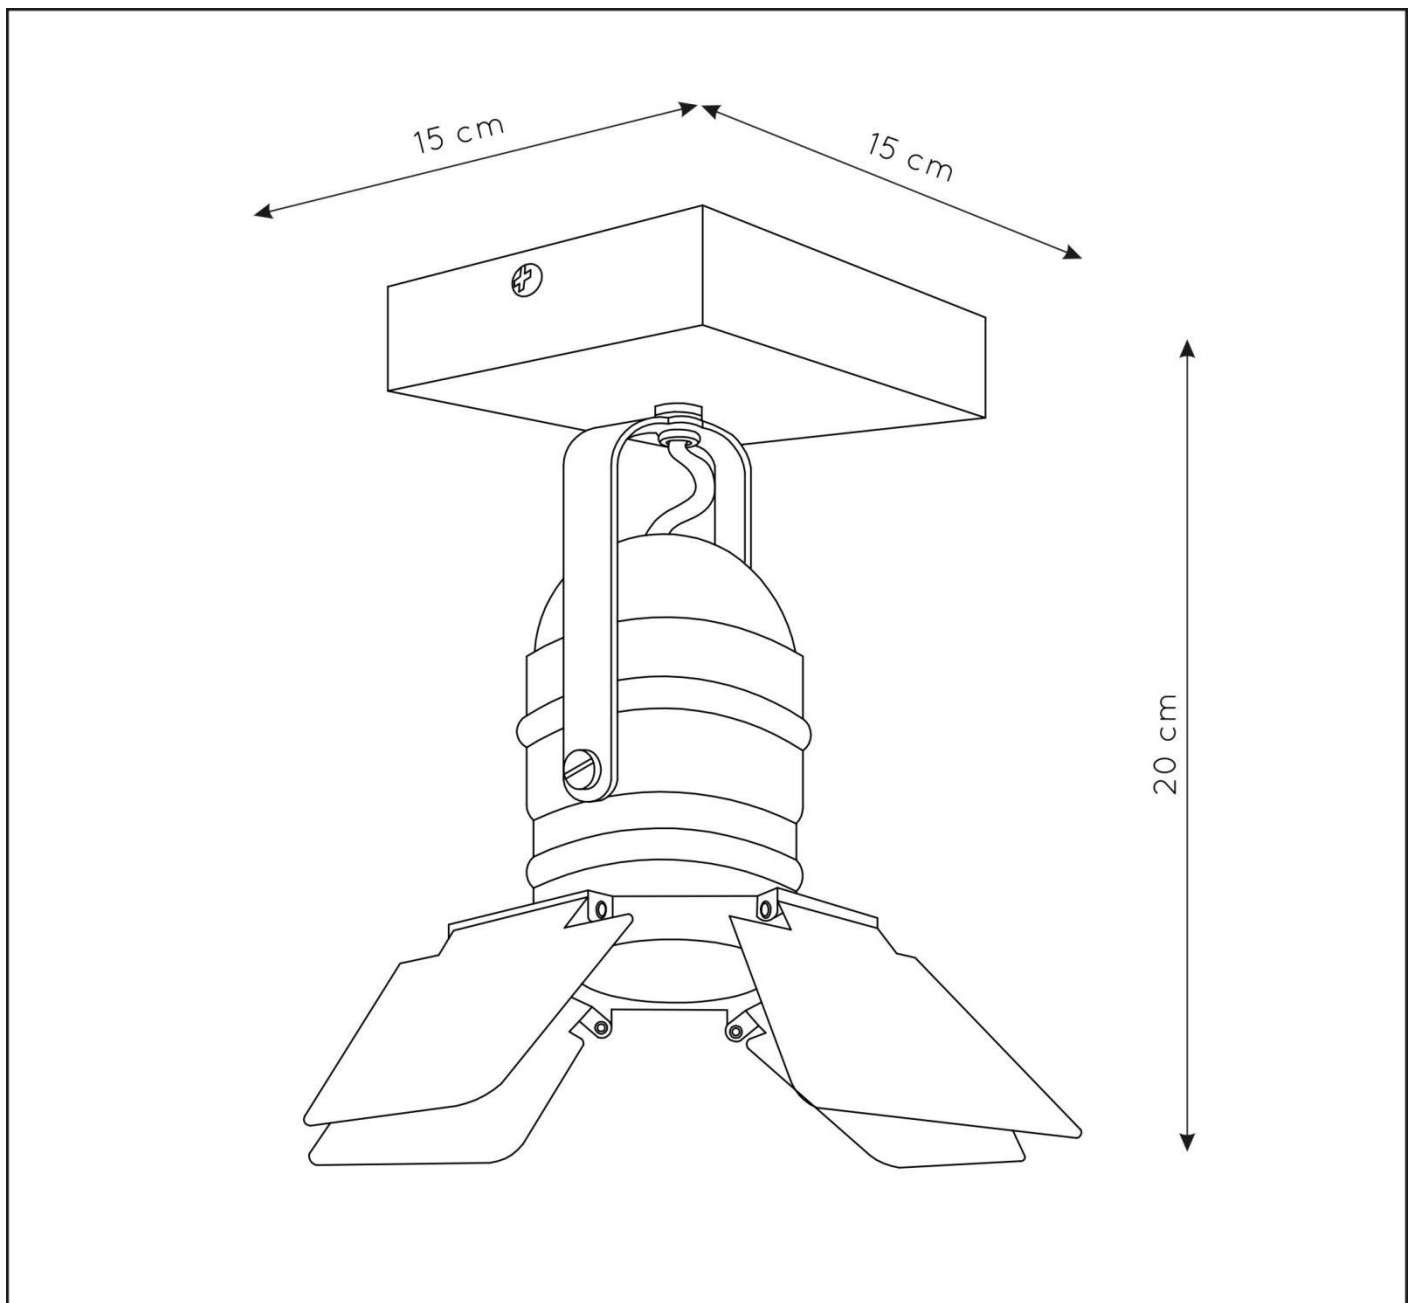

LUCIDE

**RECOMMENDED LUCIDE
LIGHT SOURCE**

49006/05/30
Light source dimmable : Yes
Light source incl. : No

General

Dimensions LxWxH : 15 cm x 15 cm x 20 cm
Height minimum : -
Height maximum : 20 cm
Dimensions shade LxWxH : 15 cm x 15 cm x 7 cm
Main material : Metal
Ceiling rose material : Metal
Color : Blue+Grey, Pink+Grey
Style : Modern
Shape : -
Weight : 0.5 kg
Warranty : 2 years

Product specifications

Dimmable : Yes
Light direction : Around (Diffuse)
Adjustable in height : Not Adjustable In Height (Before Installation)
Directional : Directional
Cable : No cable on product
Cable length : -
Sensor : Without Sensor
Control : Light Switch Control
IP-Class : 20
Electric class : 1
Light source including : No
Lamp socket : GU10
Light source number : 1
Power requirements : 220-240V~50Hz
Bulb type & maximum wattage : GU10- max. 35W

For more specifications of this product please visit

www.lucide.com

LUCIDE

TECHNICAL DRAWING & DIMENSIONS

PICTO

Item number : 17997/01/35
EAN code : 5411212176929
Item number : 17997/01/66
EAN code : 5411212176936

For more specifications, dimensions please visit

www.lucide.com

LUCIDE

INSTALLATION DRAWING SPECIFICATIONS