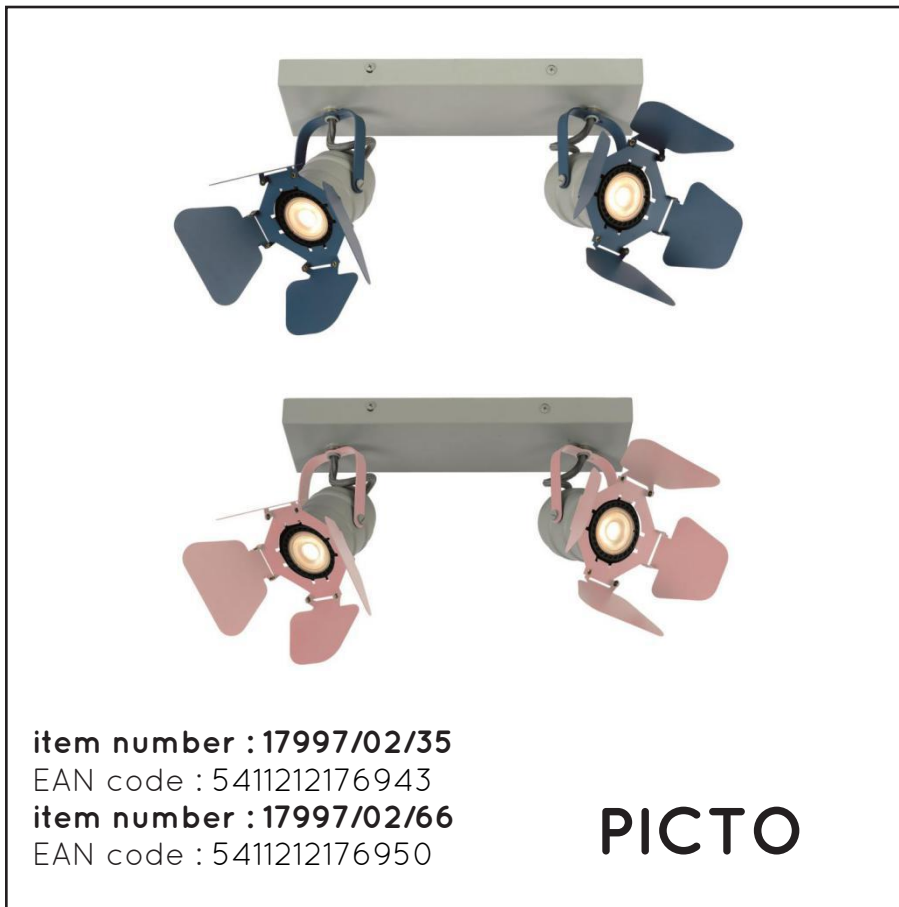

LUCIDE

RECOMMENDED LUCIDE
LIGHT SOURCE

49006/05/30
Light source dimmable : Yes
Light source incl. : No

General

Dimensions LxWxH : 35 cm x 15 cm x 20 cm
Height minimum : -
Height maximum : 20 cm
Dimensions shade LxWxH : 15 cm x 15 cm x 7 cm
Main material : Metal
Ceiling rose material : Metal
Color : Blue+Grey, Pink+Grey
Style : Modern
Shape : -
Weight : 1.2 kg
Warranty : 2 years

Product specifications

Dimmable : Yes
Light direction : Around (Diffuse)
Adjustable in height : Not Adjustable In Height (Before Installation)
Directional : Directional
Cable : No cable on product
Cable length : -
Sensor : Without Sensor
Control : Light Switch Control
IP-Class : 20
Electric class : 1
Light source including : No
Lamp socket : GU10
Light source number : 2
Power requirements : 220-240V~50Hz
Bulb type & maximum wattage : GU10- max. 35W

For more specifications of this product please visit

www.lucide.com

LUCIDE

TECHNICAL DRAWING & DIMENSIONS

PICTO

Item number : 17997/02/35

EAN code : 5411212176943

Item number : 17997/02/66