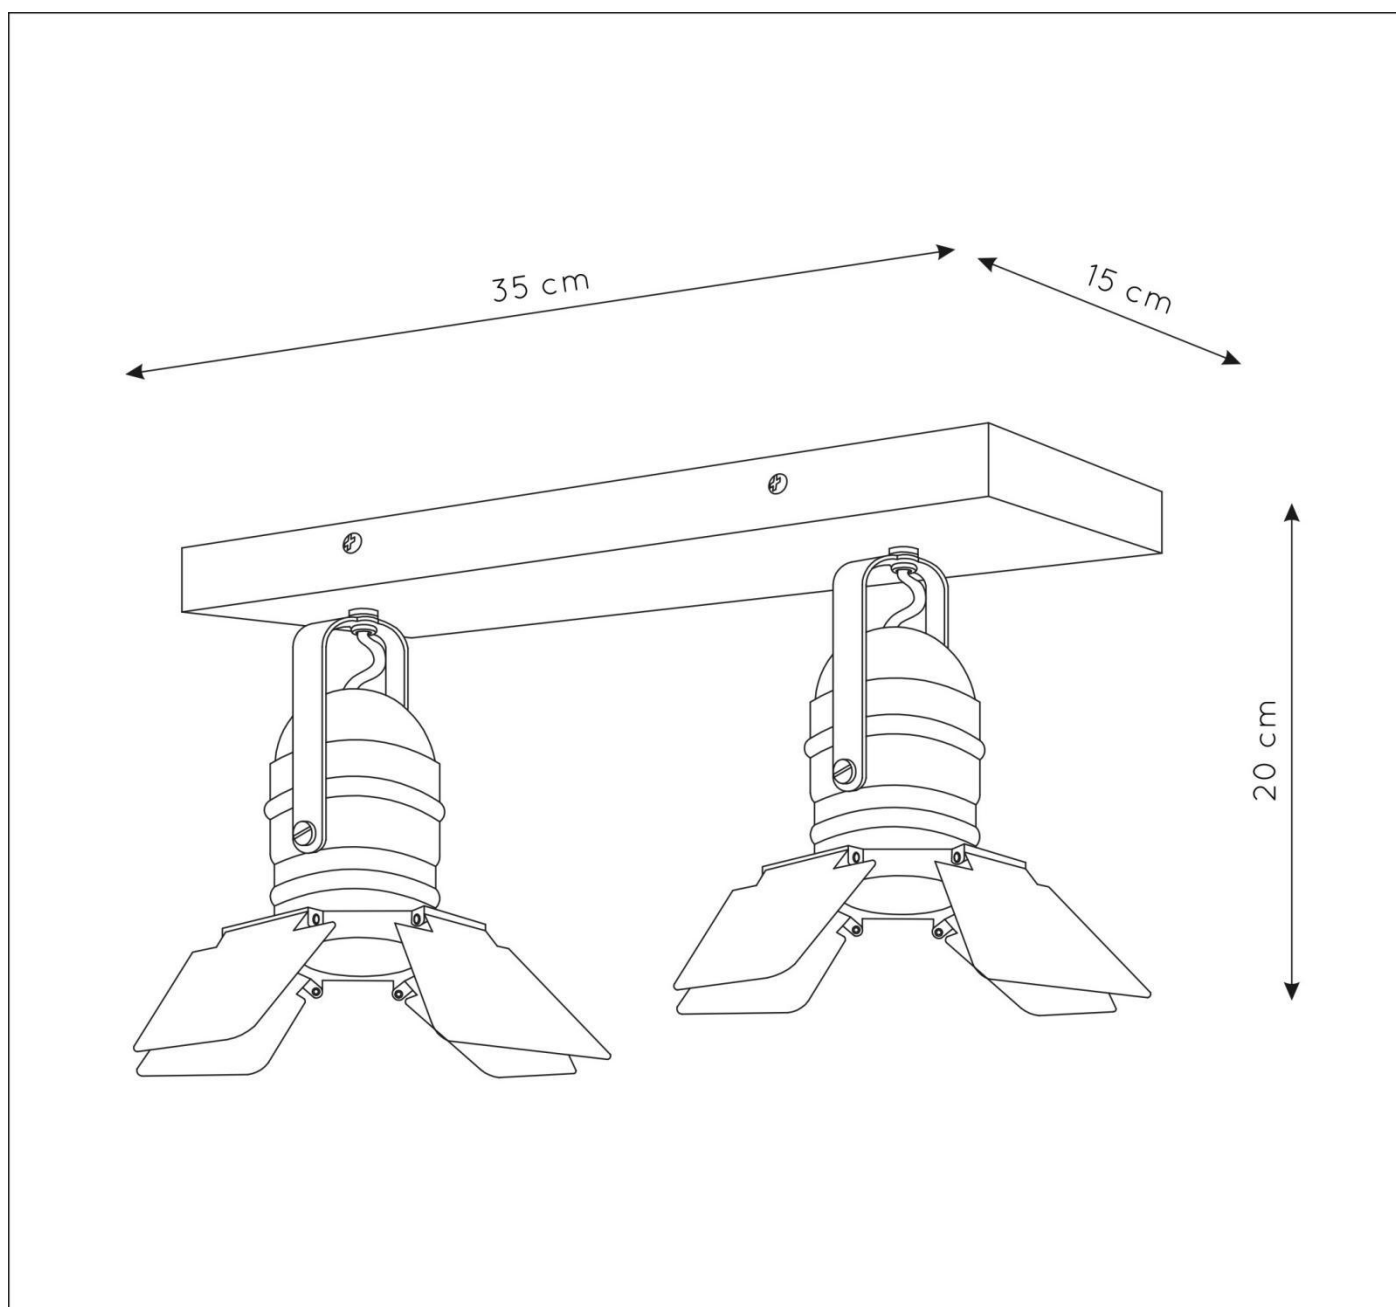

LUCIDE

RECOMMENDED LUCIDE
LIGHT SOURCE

49006/05/30
Light source dimmable : Yes
Light source incl. : No

General

Dimensions LxWxH : 35 cm x 15 cm x 20 cm
Height minimum : -
Height maximum : 20 cm
Dimensions shade LxWxH : 15 cm x 15 cm x 7 cm
Main material : Metal
Ceiling rose material : Metal
Color : Blue+Grey, Pink+Grey
Style : Modern
Shape : -
Weight : 1.2 kg
Warranty : 2 years

Product specifications

Dimmable : Yes
Light direction : Around (Diffuse)
Adjustable in height : Not Adjustable In Height (Before Installation)
Directional : Directional
Cable : No cable on product
Cable length : -
Sensor : Without Sensor
Control : Light Switch Control
IP-Class : 20
Electric class : 1
Light source including : No
Lamp socket : GU10
Light source number : 2
Power requirements : 220-240V~50Hz
Bulb type & maximum wattage : GU10- max. 35W

For more specifications of this product please visit

www.lucide.com

LUCIDE

TECHNICAL DRAWING & DIMENSIONS

PICTO

Item number : 17997/02/35

EAN code : 5411212176943

Item number : 17997/02/66

EAN code : 5411212176950

For more specifications, dimensions please visit

www.lucide.com

LUCIDE

INSTALLATION DRAWING SPECIFICATIONS