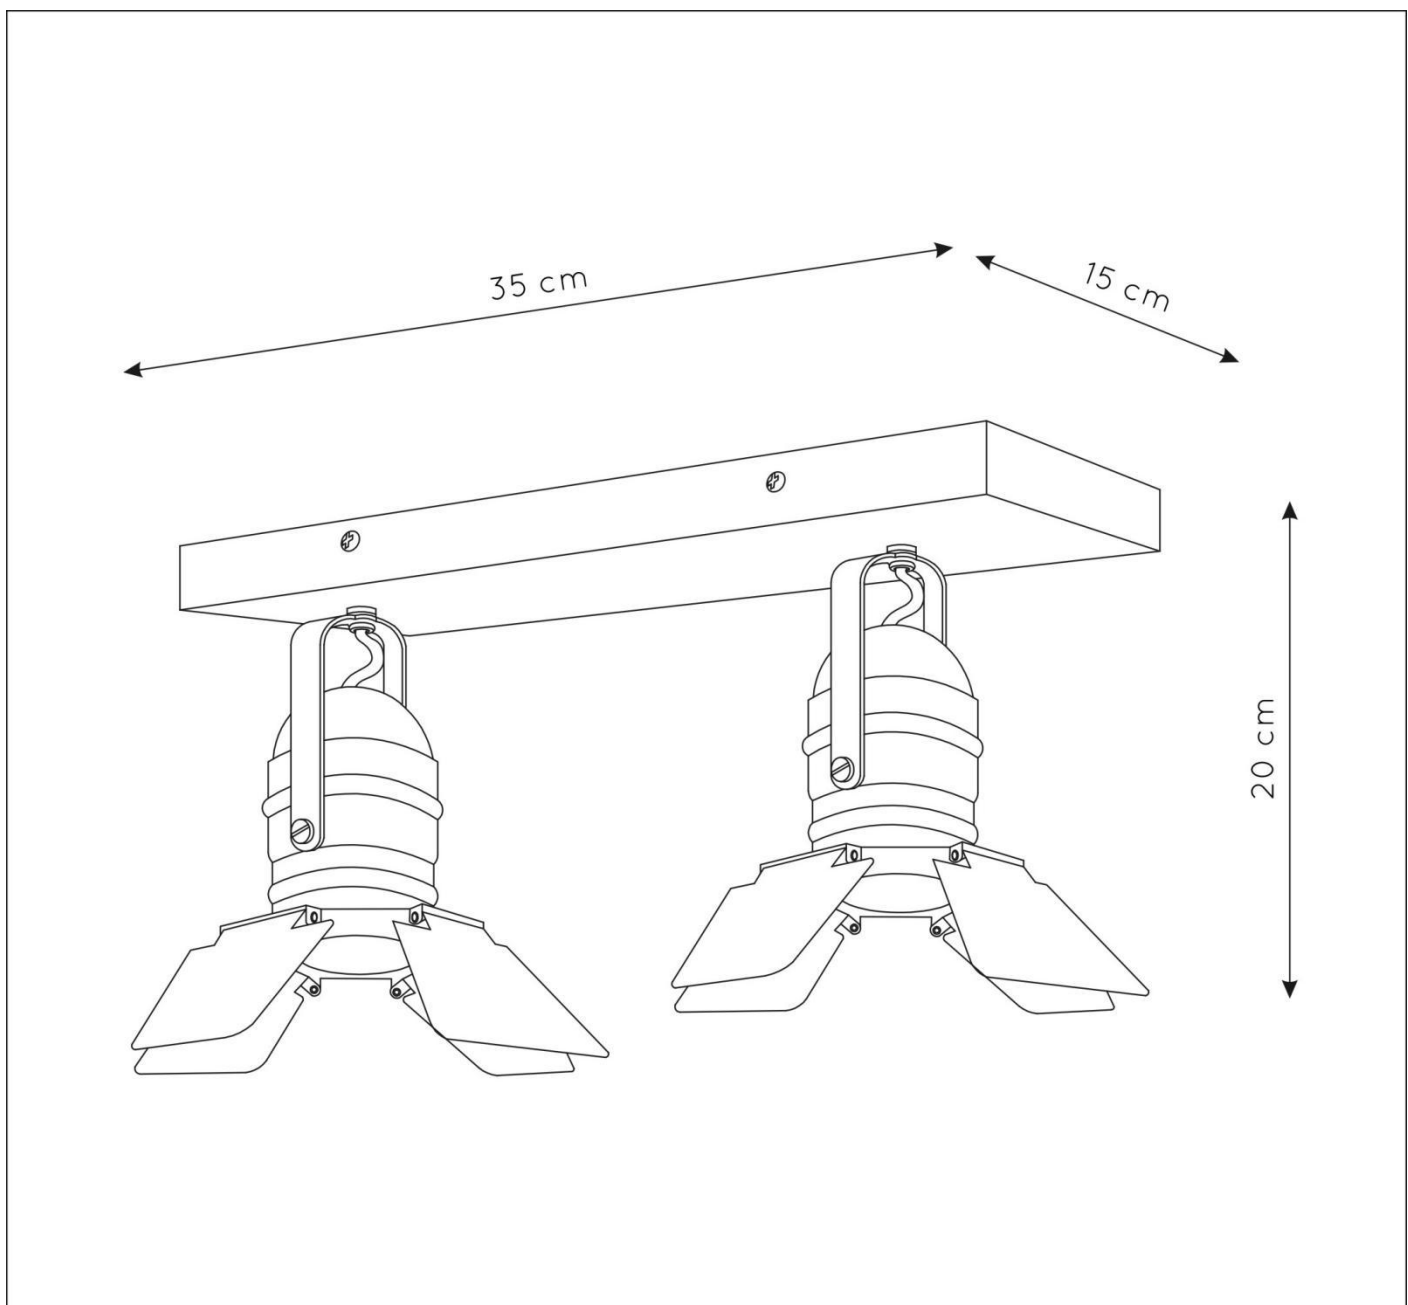

LUCIDE

RECOMMENDED LUCIDE
LIGHT SOURCE

49006/05/30
Light source dimmable : Yes
Light source incl. : No

General

Dimensions LxWxH : 35 cm x 15 cm x 20 cm
Heigth minimum : -
Heigth maximum : 20 cm
Dimensions shade LxWxH : 15 cm x 15 cm x 7 cm
Main material : Metal
Ceiling rose material : Metal
Color : Blue+Grey, Pink+Grey
Style : Modern
Shape : -
Weight : 1.2 kg
Warranty : 2 years

Product specifications

Dimmable : Yes
Light direction : Around (Diffuse)
Adjustable in heigth : Not Adjustable In
Height (Before Installation)
Directional : Directional
Cable : No cable on product
Cable length : -
Sensor : Without Sensor
Control : Light Switch Control
IP-Class : 20
Electric class : 1
Light source including : No
Lamp socket : GU10
Light source number : 2
Power requirements : 220-240V~50Hz
Bulb type & maximum wattage : GU10- max. 35W

For more specifications of this product please visit

www.lucide.com

LUCIDE

TECHNICAL DRAWING & DIMENSIONS

PICTO

Item number : 17997/02/35

EAN code : 5411212176943

Item number : 17997/02/66

EAN code : 5411212176950

For more specifications, dimensions please visit

www.lucide.com

LUCIDE

INSTALLATION DRAWING SPECIFICATIONS