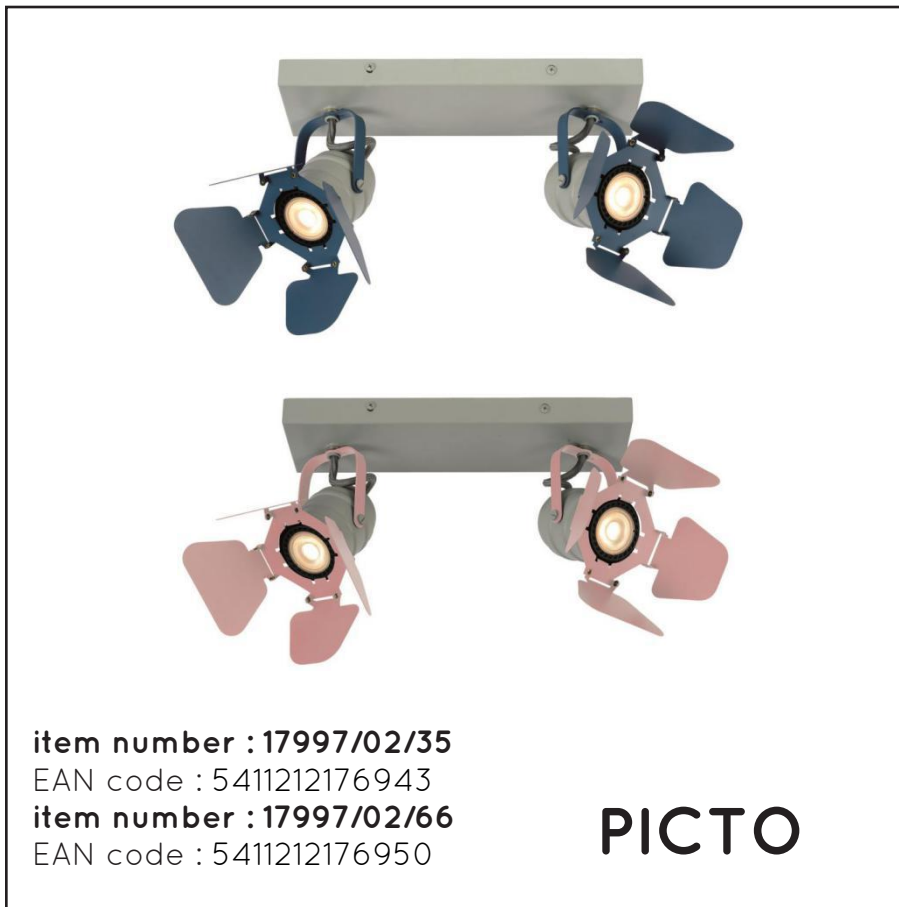

LUCIDE

RECOMMENDED LUCIDE
LIGHT SOURCE

49006/05/30
Light source dimmable : Yes
Light source incl. : No

General

Dimensions LxWxH : 35 cm x 15 cm x 20 cm
Heigth minimum : -
Heigth maximum : 20 cm
Dimensions shade LxWxH : 15 cm x 15 cm x 7 cm
Main material : Metal
Ceiling rose material : Metal
Color : Blue+Grey, Pink+Grey
Style : Modern
Shape : -
Weight : 1.2 kg
Warranty : 2 years

Product specifications

Dimmable : Yes
Light direction : Around (Diffuse)
Adjustable in heigth : Not Adjustable In
Height (Before Installation)
Directional : Directional
Cable : No cable on product
Cable length : -
Sensor : Without Sensor
Control : Light Switch Control
IP-Class : 20
Electric class : 1
Light source including : No
Lamp socket : GU10
Light source number : 2
Power requirements : 220-240V~50Hz
Bulb type & maximum wattage : GU10- max. 35W

For more specifications of this product please visit

www.lucide.com

LUCIDE

TECHNICAL DRAWING & DIMENSIONS

PICTO

Item number : 17997/02/35

EAN code : 5411212176943

Item number : 17997/02/66