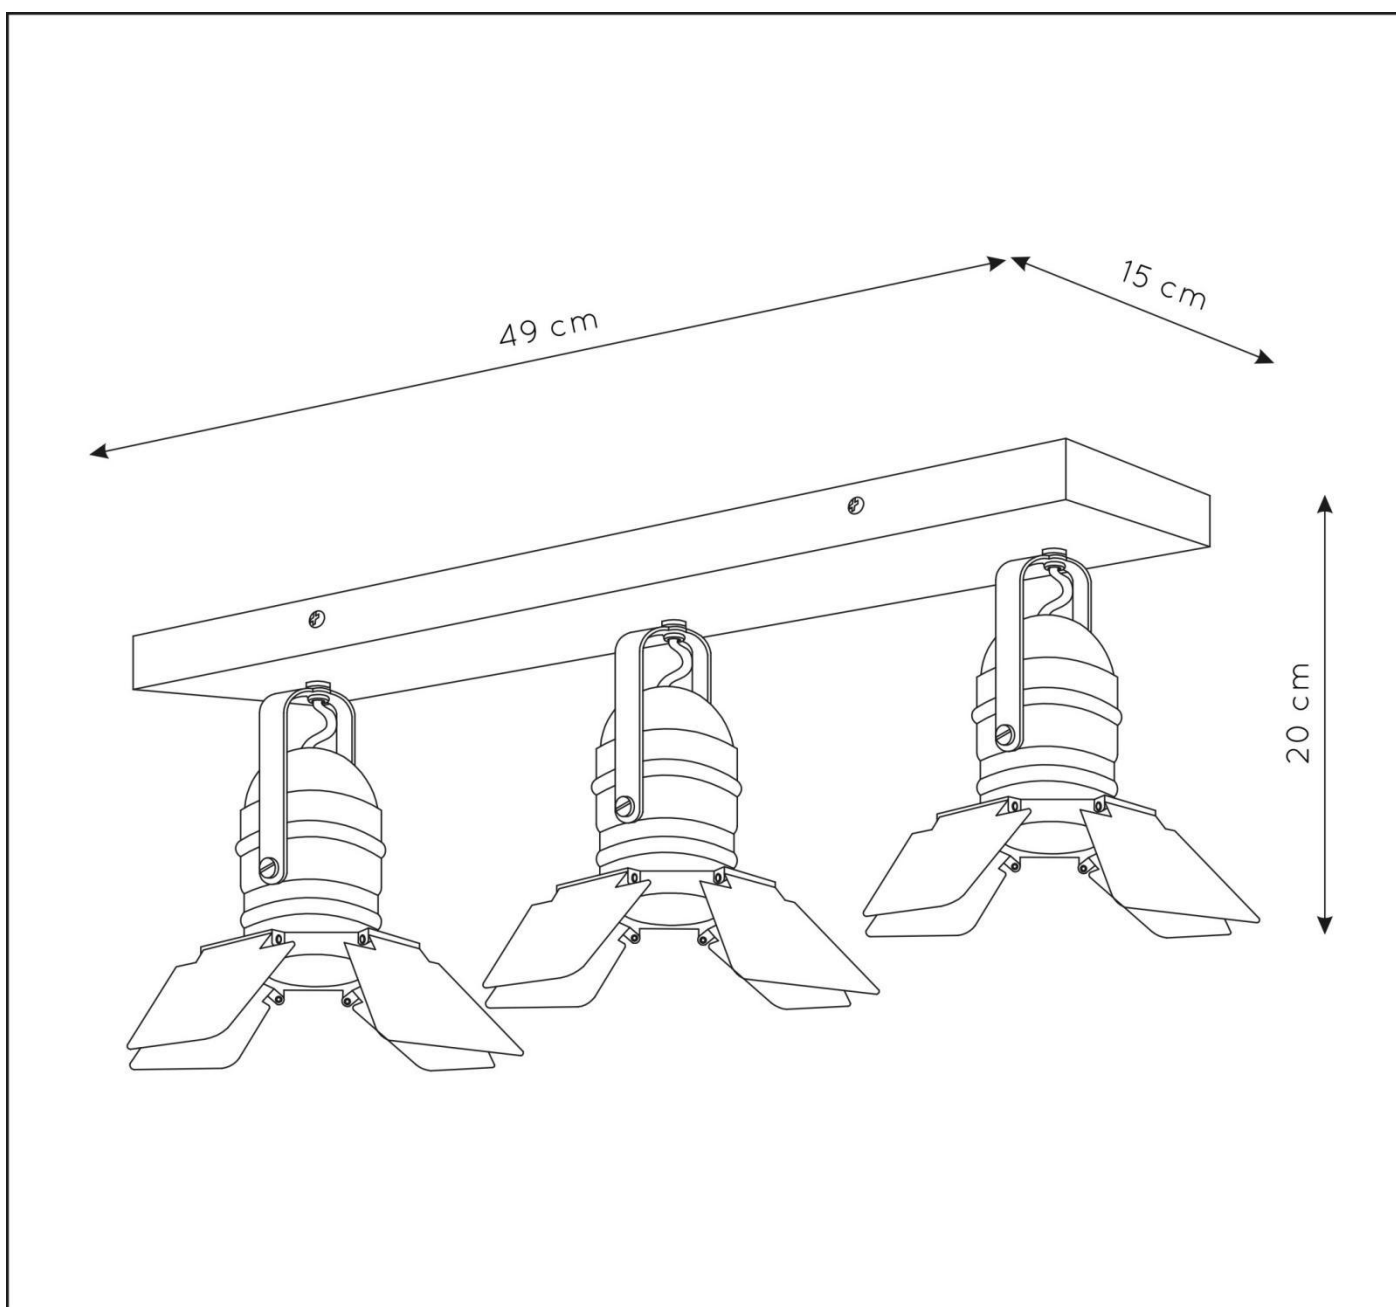

LUCIDE

TECHNICAL DRAWING & DIMENSIONS

PICTO

Item number : 17997/03/35

EAN code : 5411212176967

Item number : 17997/03/66

EAN code : 5411212176974

For more specifications, dimensions please visit

www.lucide.com