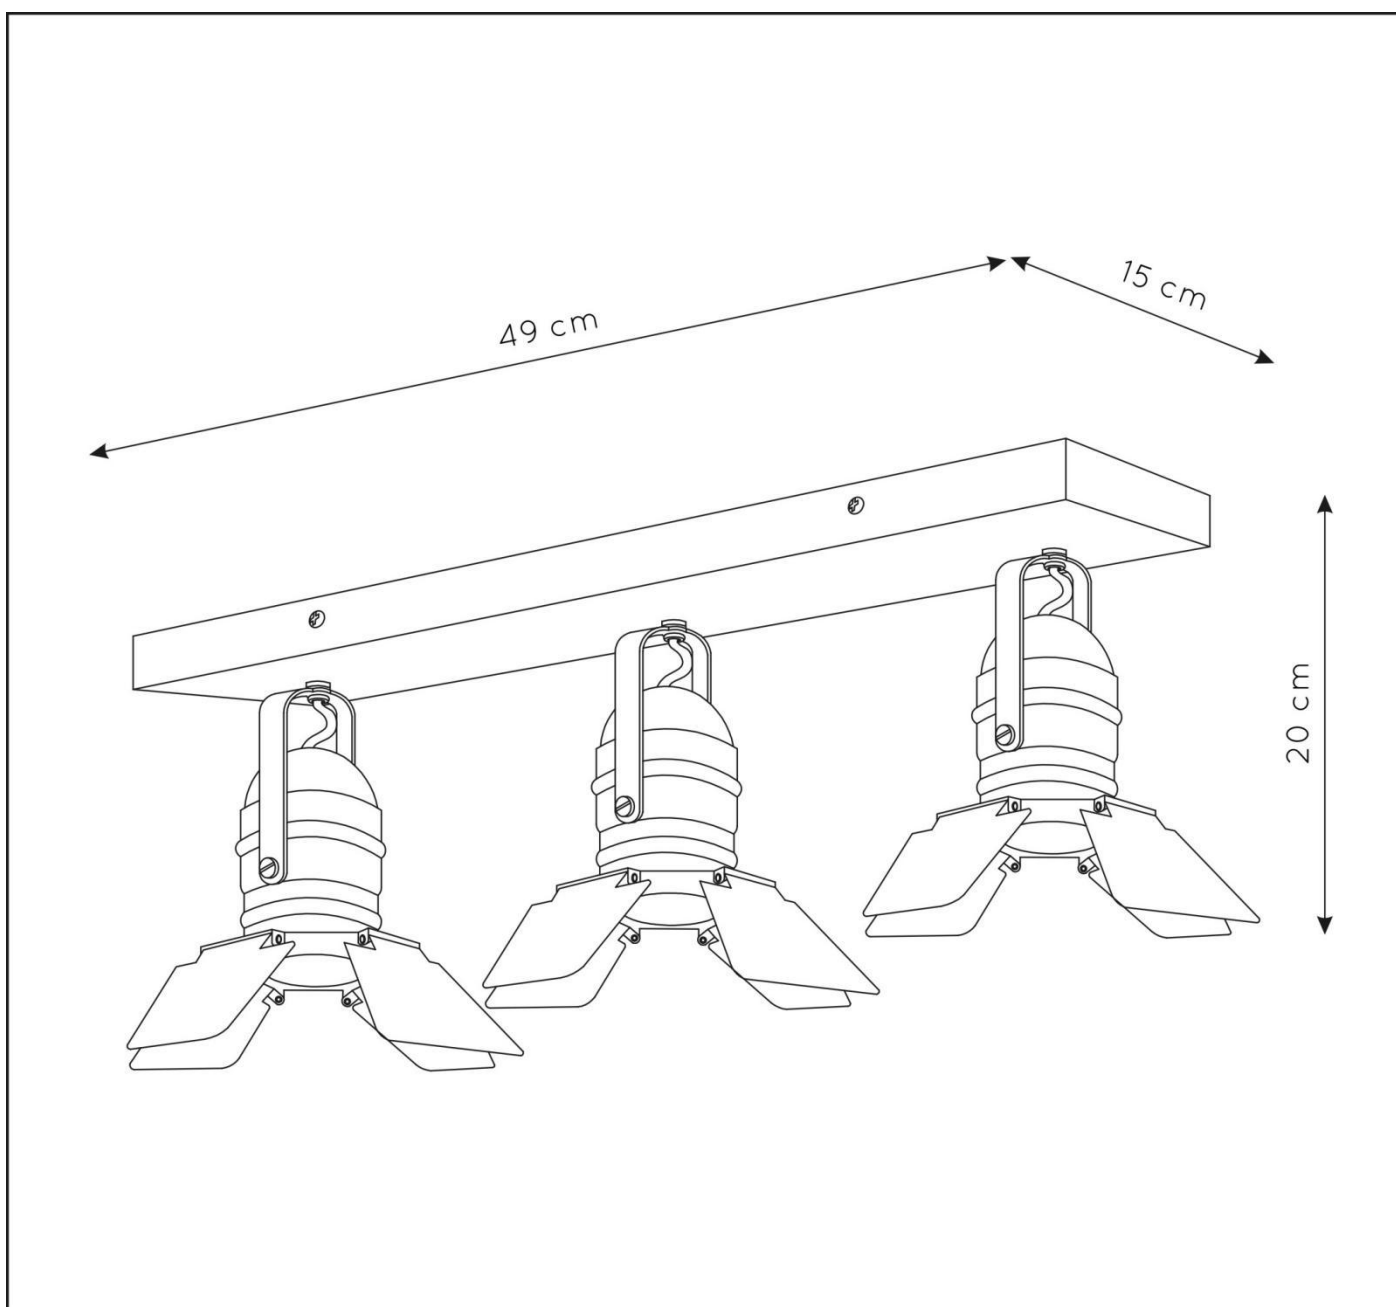

LUCIDE

RECOMMENDED LUCIDE
LIGHT SOURCE

49006/05/30
Light source dimmable : Yes
Light source incl. : No

General

Dimensions LxWxH : 49 cm x 15 cm x 20 cm
Height minimum : -
Height maximum : 20 cm
Dimensions shade LxWxH : 15 cm x 15 cm x 7 cm
Main material : Metal
Ceiling rose material : Metal
Color : Blue+Grey, Pink+Grey
Style : Modern
Shape : -
Weight : 1.6 kg
Warranty : 2 years

Product specifications

Dimmable : Yes
Light direction : Around (Diffuse)
Adjustable in height : Not Adjustable In Height (Before Installation)
Directional : Directional
Cable : No cable on product
Cable length : -
Sensor : Without Sensor
Control : Light Switch Control
IP-Class : 20
Electric class : 1
Light source including : No
Lamp socket : GU10
Light source number : 3
Power requirements : 220-240V~50Hz
Bulb type & maximum wattage : GU10- max. 35W

For more specifications of this product please visit

www.lucide.com

LUCIDE

TECHNICAL DRAWING & DIMENSIONS

PICTO

Item number : 17997/03/35

EAN code : 5411212176967

Item number : 17997/03/66

EAN code : 5411212176974

For more specifications, dimensions please visit

www.lucide.com

LUCIDE

INSTALLATION DRAWING SPECIFICATIONS