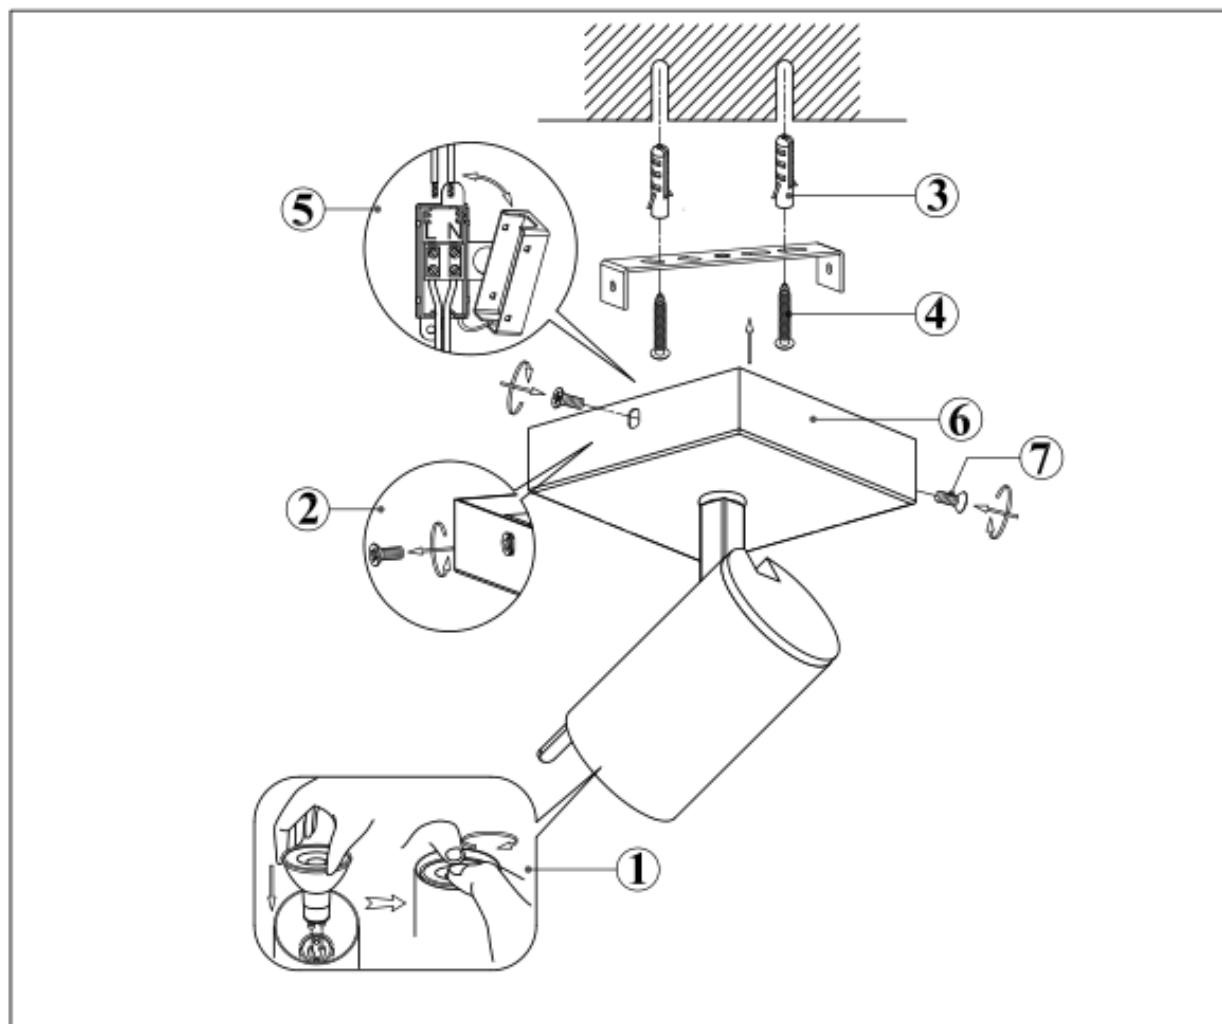

LUCIDE

GENERAL SPECIFICATIONS

RECOMMENDED LUCIDE  
LIGHT SOURCE

49009/05/30  
Light source dimmable : Yes,dim to warm  
Light source incl. : Yes

General

Dimensions LxWxH : 10 cm x 10 cm x 15 cm  
Height minimum : 11.5cm  
Height maximum : 15cm  
Dimensions shade LxWxH : 5.3 cm x5.3cm x8.9cm  
Main material : Metal  
Ceiling rose material : Metal  
Color :Matt black+satin brass  
painted  
Style :Modern  
Shape : -  
Weight :0.4 kg  
Warranty : 2 years

Product specifications

Dimmable : Yes  
Light direction : Around (Diffuse)  
Adjustable in height : Not Adjustable In  
Height (Before Installation)  
Directional : Directional  
Cable : No Cable On Product  
Cable length : -  
Sensor : Without Sensor  
Control : No  
IP-Class : 20  
Electric class : 2  
Light source including: Yes  
Lamp socket : GU10  
Light source number : 1  
Power requirements : 220-240V~50Hz  
Bulb type & maximum wattage : GU10- max. 5W

## GRONY

Item number : 17998/05/30

EAN code : 5411212176899

For more specifications, dimensions please visit

[www.lucide.com](http://www.lucide.com)

L U C I D E

## INSTALLATION DRAWING SPECIFICATIONS

Dit product bevat een lichtbron van energie-efficiëntieklasse A+

Ce produit contient une source lumineuse de classe énergétique A+

This product contains a light source of energy efficiency class A+