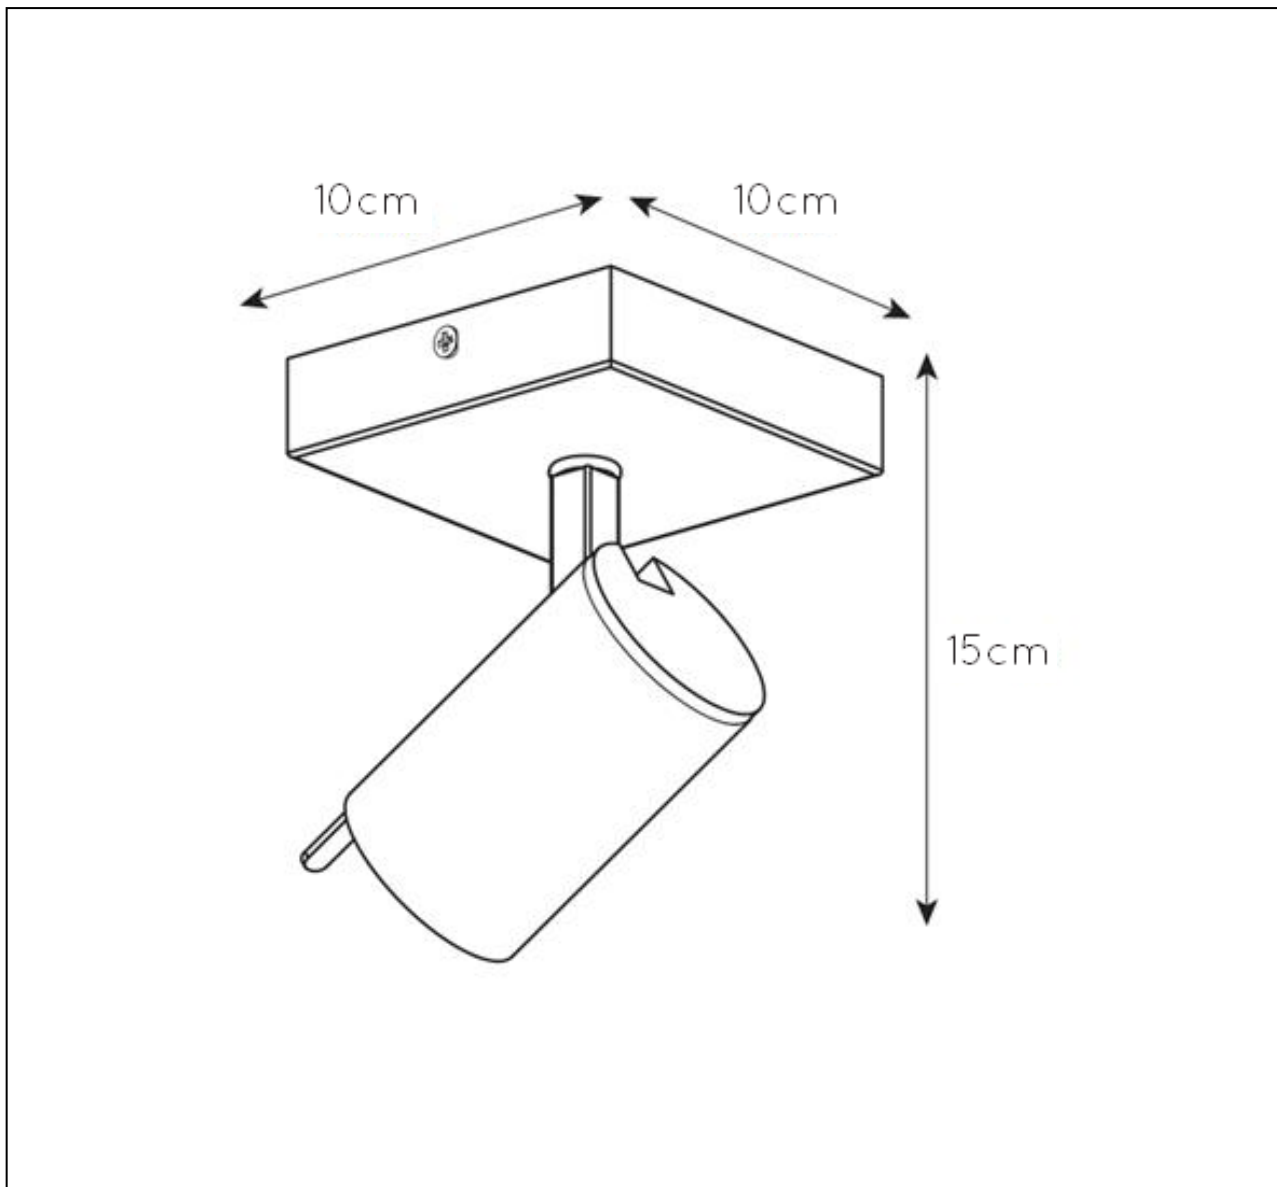

LUCIDE

GENERAL SPECIFICATIONS

RECOMMENDED LUCIDE  
LIGHT SOURCE

49009/05/30  
Light source dimmable : Yes,dim to warm  
Light source incl. : Yes

General

Dimensions LxWxH : 10 cm x 10 cm x 15 cm  
Height minimum : 11.5cm  
Height maximum : 15cm  
Dimensions shade LxWxH : 5.3 cm x5.3cm x8.9cm  
Main material : Metal  
Ceiling rose material : Metal  
Color :Matt black+satin brass  
painted  
Style :Modern  
Shape : -  
Weight :0.4 kg  
Warranty : 2 years

Product specifications

Dimmable : Yes  
Light direction : Around (Diffuse)  
Adjustable in height : Not Adjustable In  
Height (Before Installation)  
Directional : Directional  
Cable : No Cable On Product  
Cable length : -  
Sensor : Without Sensor  
Control : No  
IP-Class : 20  
Electric class : 2  
Light source including: Yes  
Lamp socket : GU10  
Light source number : 1  
Power requirements : 220-240V~50Hz  
Bulb type & maximum wattage : GU10- max. 5W

For more specifications of this product please visit

[www.lucide.com](http://www.lucide.com)

LUCIDE

TECHNICAL DRAWING & DIMENSIONS

## GRONY

Item number : 17998/05/30

EAN code : 5411212176899

For more specifications, dimensions please visit

[www.lucide.com](http://www.lucide.com)

L U C I D E