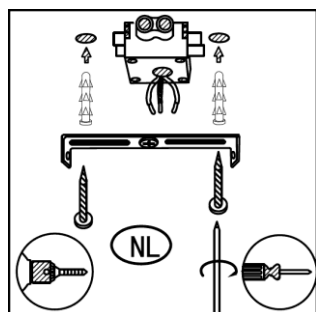

LUCIDE

INSTALLATION DRAWING SPECIFICATIONS

Dit product bevat een lichtbron van energie-efficiëntieklasse A+
Ce produit contient une source lumineuse de classe énergétique A+
This product contains a light source of energy efficiency class A+
Dieses Produkt enthält eine Lichtquelle der Energieeffizienzklasse A+
Ten produkt zawiera ród o wiat a o klasie efektywno ci energetycznej A+