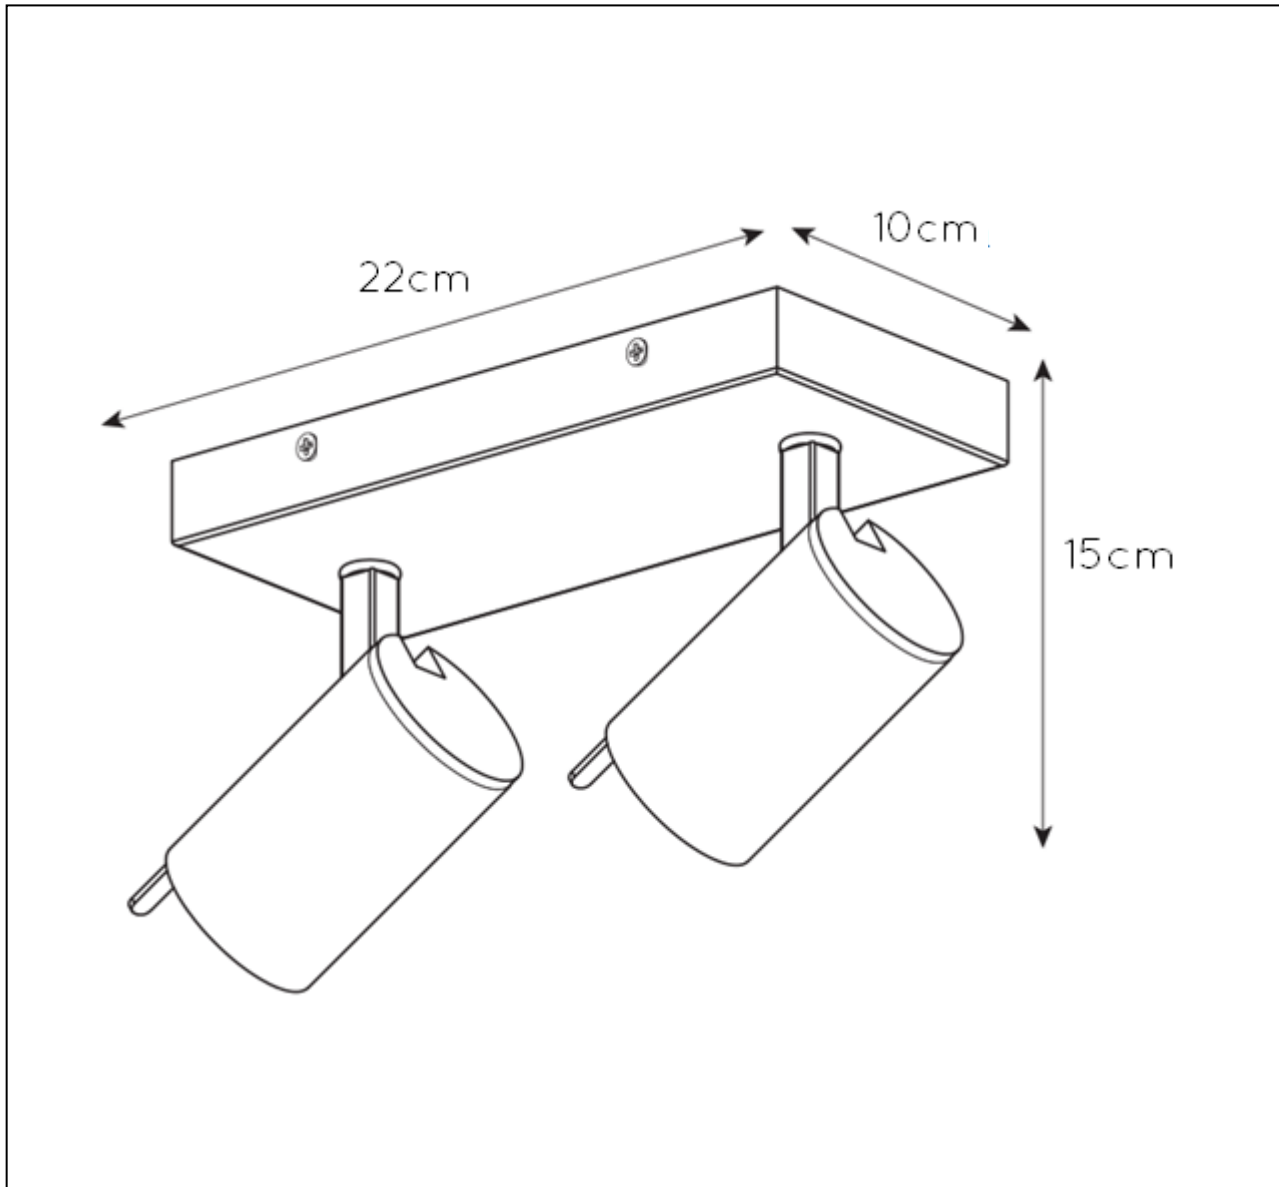

LUCIDE

GENERAL SPECIFICATIONS

RECOMMENDED LUCIDE
LIGHT SOURCE

49009/05/30

Light source dimmable : Yes,dim to warm

Light source incl. : Yes

General

Dimensions LxWxH : 22 cm x 10 cm x 15 cm
Height minimum : 11.5cm
Height maximum : 15cm
Dimensions shade LxWxH : 5.3 cm x5.3cm x8.9cm
Main material : Metal
Ceiling rose material : Metal
Color :Matt black+satin brass
painted
Style :Modern
Shape : -
Weight :0.81 kg
Warranty : 2 years

Product specifications

Dimmable : Yes
Light direction : Around (Diffuse)
Adjustable in height : Not Adjustable In
Height (Before Installation)
Directional : Directional
Cable : No Cable On Product
Cable length : -
Sensor : Without Sensor
Control : No
IP-Class : 20
Electric class : 2
Light source including: Yes
Lamp socket : GU10
Light source number : 2
Power requirements : 220-240V~50Hz
Bulb type & maximum wattage : GU10- max. 5W

For more specifications of this product please visit

www.lucide.com

LUCIDE

TECHNICAL DRAWING & DIMENSIONS

GRONY

Item number : 17998/10/30
EAN code : 5411212176905

For more specifications, dimensions please visit