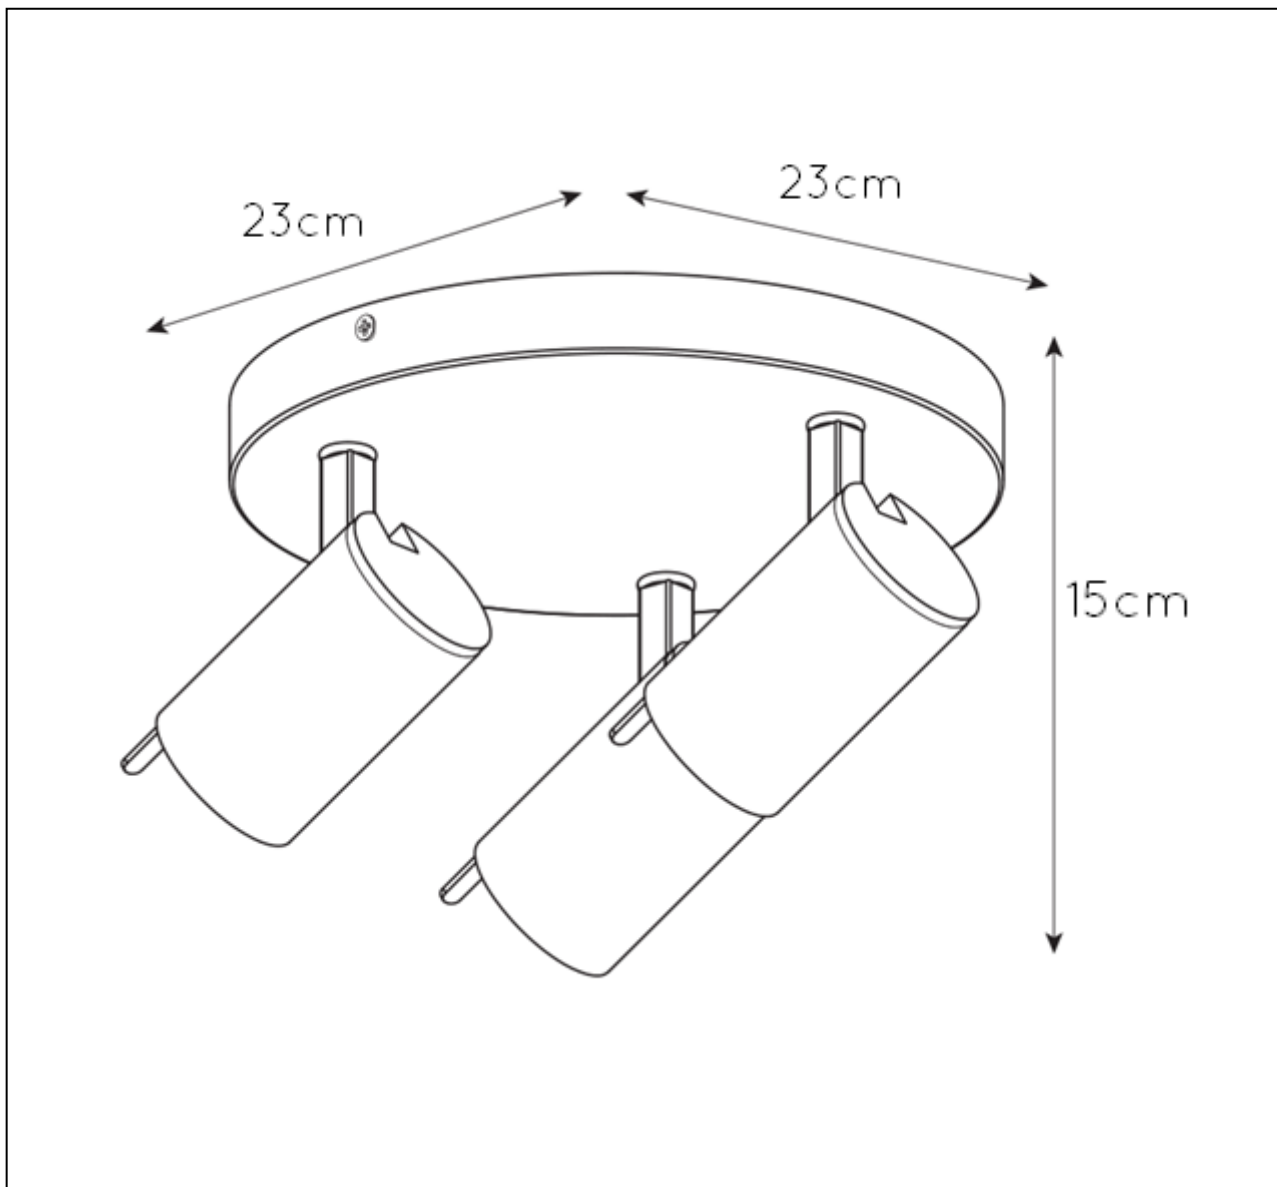

LUCIDE

GENERAL SPECIFICATIONS

RECOMMENDED LUCIDE
LIGHT SOURCE

49009/05/30

Light source dimmable : Yes,dim to warm

Light source incl. : Yes

General

Dimensions LxWxH : 23 cm x 23 cm x 15 cm
Height minimum : 11.5cm
Height maximum : 15cm
Dimensions shade LxWxH : 5.3 cm x5.3cm x8.9cm
Main material : Metal
Ceiling rose material : Metal
Color :Matt black+satin brass
painted
Style :Modern
Shape : -
Weight :1.14 kg
Warranty : 2 years

Product specifications

Dimmable : Yes
Light direction : Around (Diffuse)
Adjustable in height : Not Adjustable In
Height (Before Installation)
Directional : Directional
Cable : No Cable On Product
Cable length : -
Sensor : Without Sensor
Control : No
IP-Class : 20
Electric class : 2
Light source including: Yes
Lamp socket : GU10
Light source number : 3
Power requirements : 220-240V~50Hz
Bulb type & maximum wattage : GU10- max. 5W

For more specifications of this product please visit

www.lucide.com

LUCIDE

TECHNICAL DRAWING & DIMENSIONS

GRONY

Item number : 17998/15/30

EAN code : 5411212176912

For more specifications, dimensions please visit