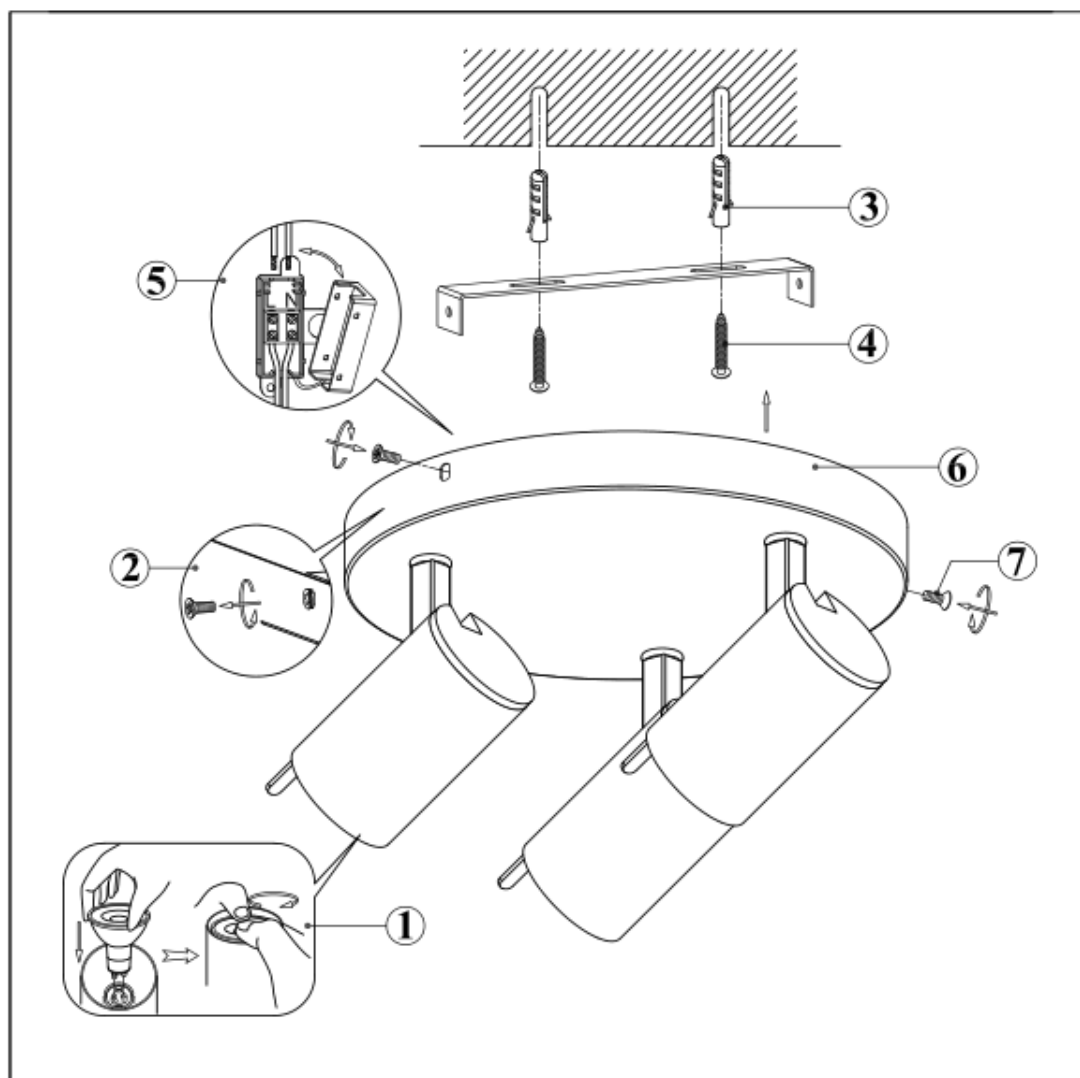

LUCIDE

INSTALLATION DRAWING SPECIFICATIONS

Dit product bevat een lichtbron van energie-efficiëntieklasse A+

Ce produit contient une source lumineuse de classe énergétique A+

This product contains a light source of energy efficiency class A+

Dieses Produkt enthält eine Lichtquelle der Energieeffizienzklasse A+

Ten produkt zawiera ród o wiat a o klasie efektywno ci energetycznej A+