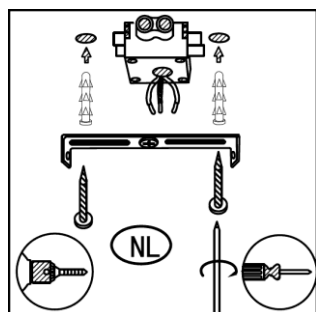

LUCIDE

INSTALLATION DRAWING SPECIFICATIONS

Dit product bevat een lichtbron van energie-efficiëntieklasse A+

Ce produit contient une source lumineuse de classe énergétique A+

This product contains a light source of energy efficiency class A+

Dieses Produkt enthält eine Lichtquelle der Energieeffizienzklasse A+

Ten produkt zawiera ród o wiat a o klasie efektywno ci energetycznej A+