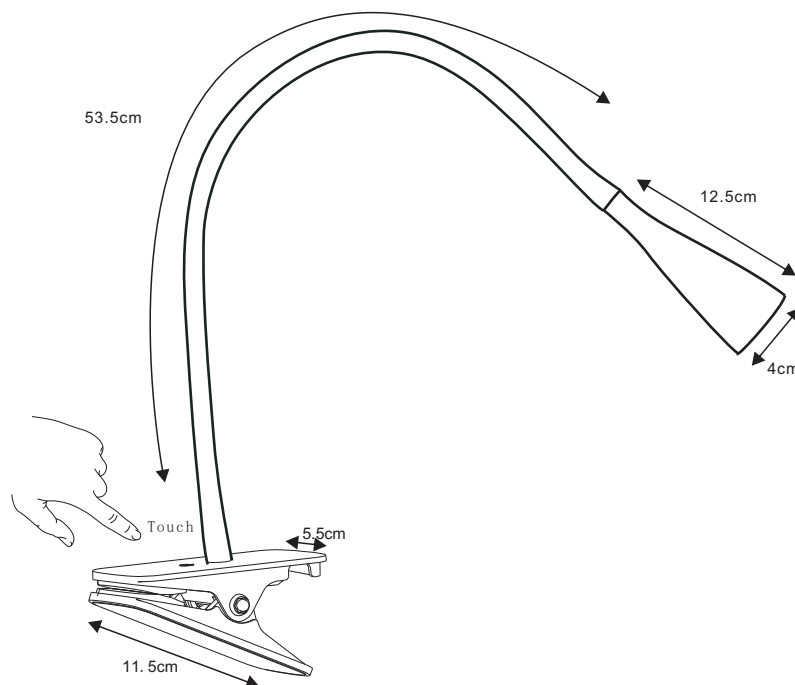

L U C I D E

GENERAL SPECIFICATIONS

ZOZY

item number : 18256/03/30

EAN code : 5411212185839

General

Dimensions LxWxH : 11.5 cm x 11.5 cm x 53.5 cm
Height minimum : -
Height maximum : 53.5 cm
Dimensions shade LxWxH : 4 cm x 4 cm x 12.5 cm
Main material : Plastic
Ceiling rose material : Plastic
Color : black
Style : Modern
Shape : Long
Weight : 0.6kg
Warranty : 3 years

Product specifications

Dimmable : Touch dimmable in three steps
Light direction : Around (Diffuse)
Adjustable in height : Adjustable In Height (Before Installation)
Directional : Not Directional
Cable : Yes, Cable On Driver
Cable length : 180 cm
Sensor : Without Sensor
Control : Light Switch Control
IP-Class : 20
Electric class : 3
Light source including : Yes
Light source number : 1
Power requirements : DC 12V 0.5A (220-240V~50Hz main input)
Bulb type & maximum wattage : 0.5W LED (3W in total)

For more specifications of this product please visit

www.lucide.com

LUCIDE

TECHNICAL DRAWING & DIMENSIONS

ZOZY

Item number : 18256/03/30

EAN code : 5411212185839

If dimmable in steps: