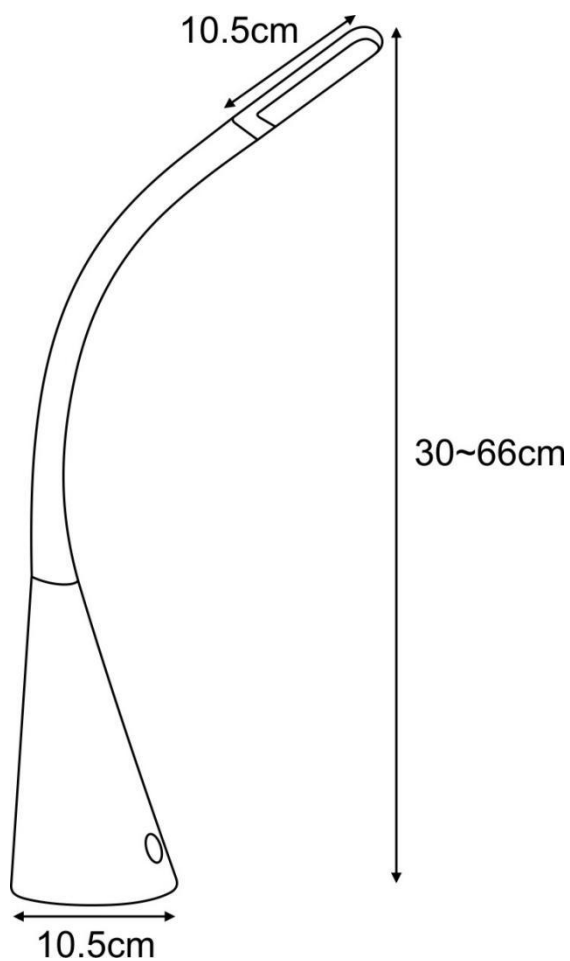

LUCIDE

General

Dimensions LxWxH : 10.5 cm x 10.5 cm x 66 cm
Height minimum : 30cm
Height maximum : 66 cm
Dimensions shade L : 10.5 cm
Main material : Plastic
Ceiling rose material : Plastic
Color : Gold, black, silver
Style : Modern
Shape : Long
Weight : 1,75 kg
Warranty : 3 years

Product specifications

Dimmable : Touch dimmable in three steps
Light direction : Around (Diffuse)
Adjustable in height : Adjustable In Height (Before Installation)
Directional : Not Directional
Cable : Yes, Cable On Driver
Cable length : 180 cm
Sensor : Without Sensor
Control : Light Switch Control
IP-Class : 20
Electric class : 3
Light source including : Yes
Light source number : 1
Power requirements : DC 12V 1A (220-240V~50Hz main input)
Bulb type & maximum wattage : 0.3W LED (4W in total)

For more specifications of this product please visit

www.lucide.com

L U C I D E

TECHNICAL DRAWING & DIMENSIONS

ZOZY

Item number : 18655/04/02,18655/04/30,18655/04/36

EAN code : 5411212185655, 5411212185648, 5411212185662