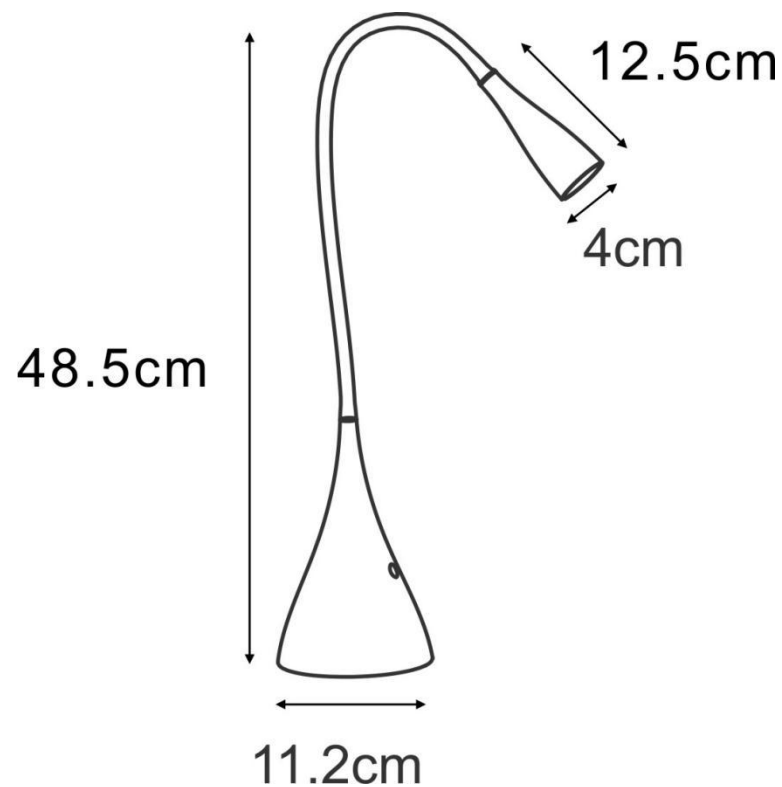

LUCIDE

ZOZY

item number : 18656/03/30
EAN code : 5411212185822

General

Dimensions LxWxH : 11.2 cm x 11.2 cm x 48.5 cm
Height minimum : -
Height maximum : 48.5 cm
Dimensions shade LxWxH : 4 cm x 4 cm x 12.5 cm
Main material : Plastic
Ceiling rose material : Plastic
Color : black and white
Style : Modern
Shape : Long
Weight : 1,26 kg
Warranty : 3 years

Product specifications

Dimmable : Touch dimmable in three steps
Light direction : Around (Diffuse)
Adjustable in height : Adjustable In Height (Before Installation)
Directional : Not Directional
Cable : Yes, Cable On Driver
Cable length : 180 cm
Sensor : Without Sensor
Control : Light Switch Control
IP-Class : 20
Electric class : 3
Light source including : Yes
Light source number : 1
Power requirements : DC 11V 0.3A (220-240V~50Hz main input)
Bulb type & maximum wattage : 0.5W LED (3W in total)

For more specifications, dimensions please visit

www.lucide.com

L U C I D E

TECHNICAL DRAWING & DIMENSIONS

ZOZY

Item number : 18656/03/30

EAN code : 5411212185822

If dimmable in steps: