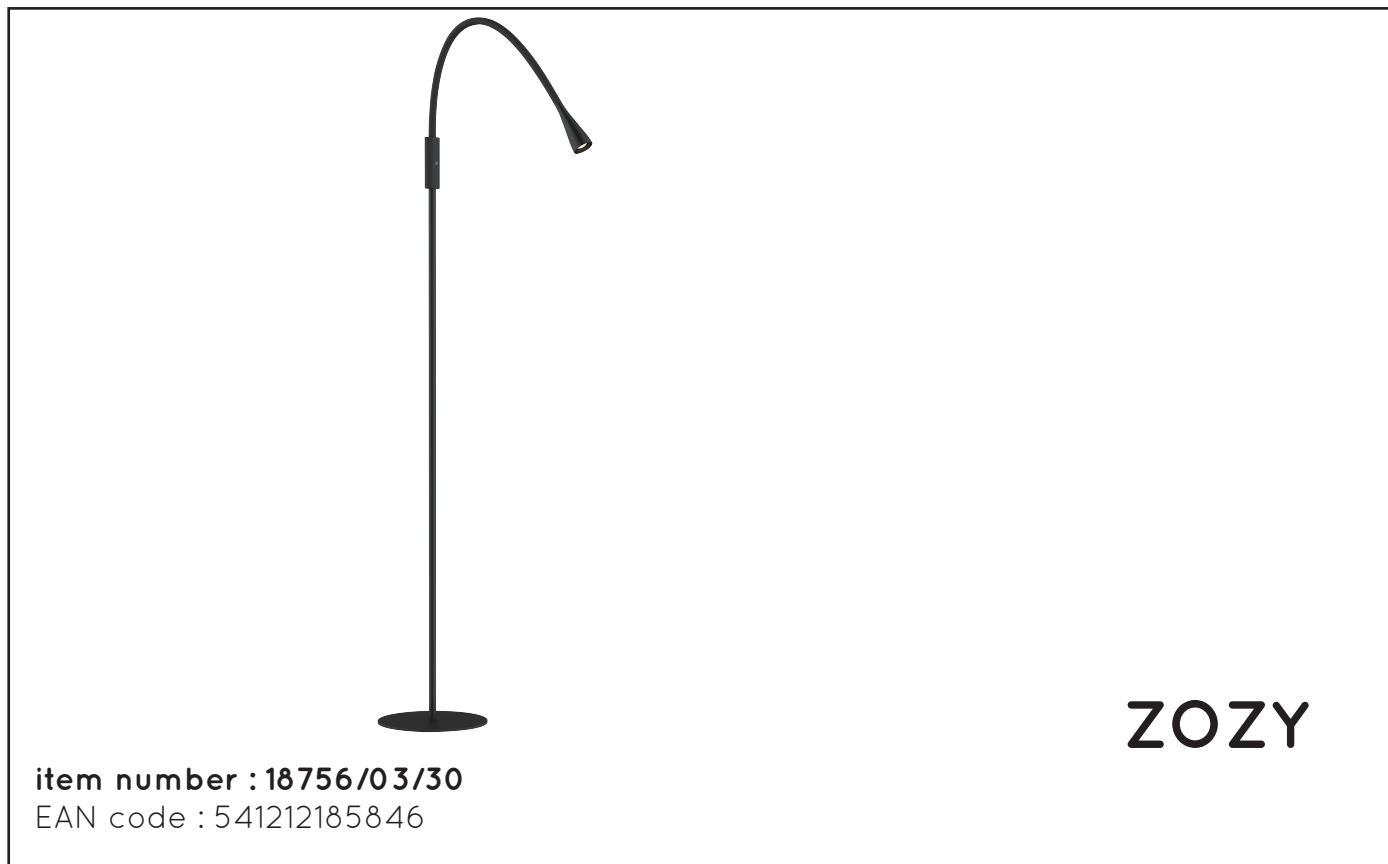

LUCIDE

GENERAL SPECIFICATIONS

General

Dimensions LxWxH : 22 cm x 22 cm x 145 cm
Height minimum : -
Height maximum : 145 cm
Dimensions shade LxWxH : 4 cm x 4 cm x 12.5 cm
Main material : Plastic, Metal
Ceiling rose material : Plastic, Metal
Color : Black
Style : Modern
Shape : Long
Weight : 2.1 kg
Warranty : 3 years

Product specifications

Dimmable : Touch dimmable in three steps
Light direction : Around (Diffuse)
Adjustable in height : Adjustable In Height (Before Installation)
Directional : Not Directional
Cable : Yes, Cable On Driver
Cable length : 180 cm
Sensor : Without Sensor
Control : Light Switch Control
IP-Class : 20
Electric class : 3
Light source including : Yes
Light source number : 1
Power requirements : DC 12V 0.5A (220-240V~50Hz main input)
Bulb type & maximum wattage : 0.5W LED (3W in total)