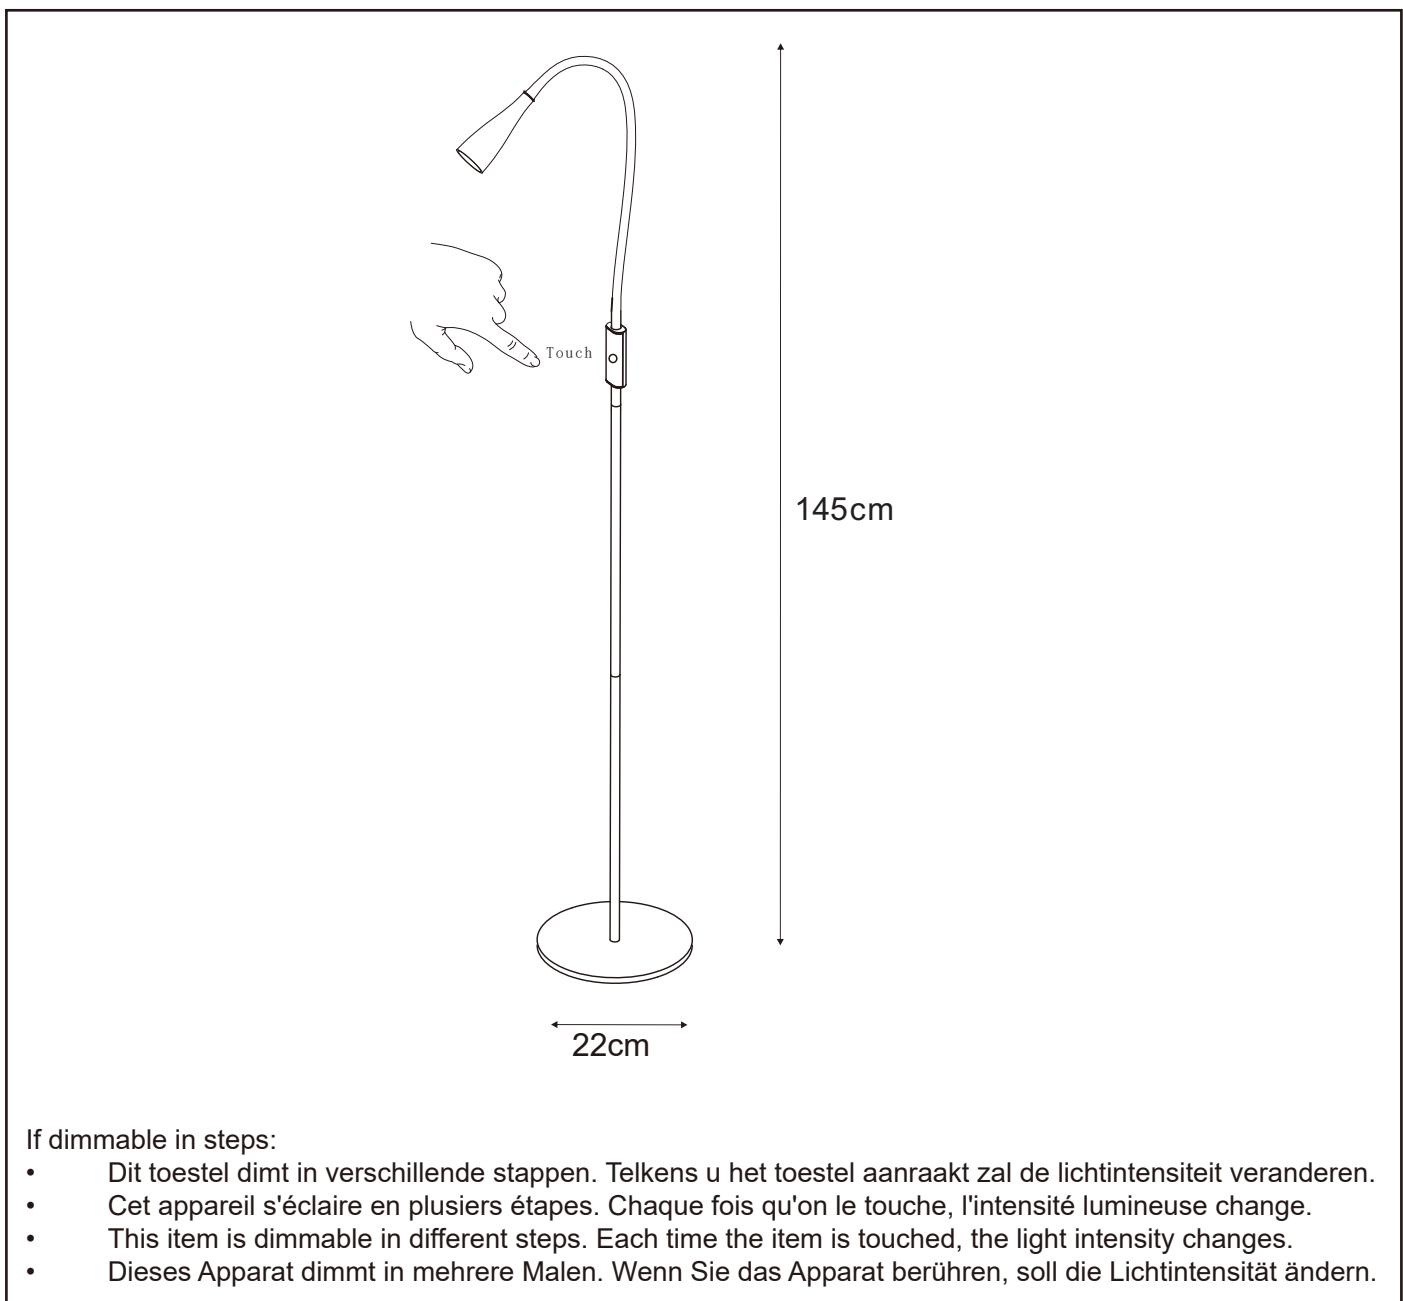

LUCIDE

GENERAL SPECIFICATIONS

General

Dimensions LxWxH : 22 cm x 22 cm x 145 cm
Height minimum : -
Height maximum : 145 cm
Dimensions shade LxWxH : 4 cm x 4 cm x 12.5 cm
Main material : Plastic, Metal
Ceiling rose material : Plastic, Metal
Color : Black
Style : Modern
Shape : Long
Weight : 2.1 kg
Warranty : 3 years

Product specifications

Dimmable : Touch dimmable in three steps
Light direction : Around (Diffuse)
Adjustable in height : Adjustable In Height (Before Installation)
Directional : Not Directional
Cable : Yes, Cable On Driver
Cable length : 180 cm
Sensor : Without Sensor
Control : Light Switch Control
IP-Class : 20
Electric class : 3
Light source including : Yes
Light source number : 1
Power requirements : DC 12V 0.5A (220-240V~50Hz main input)
Bulb type & maximum wattage : 0.5W LED (3W in total)

For more specifications of this product please visit

www.lucide.com

LUCIDE

TECHNICAL DRAWING & DIMENSIONS

ZOZY

Item number : 18756/03/30

EAN code : 541212185846

For more specifications, dimensions please visit