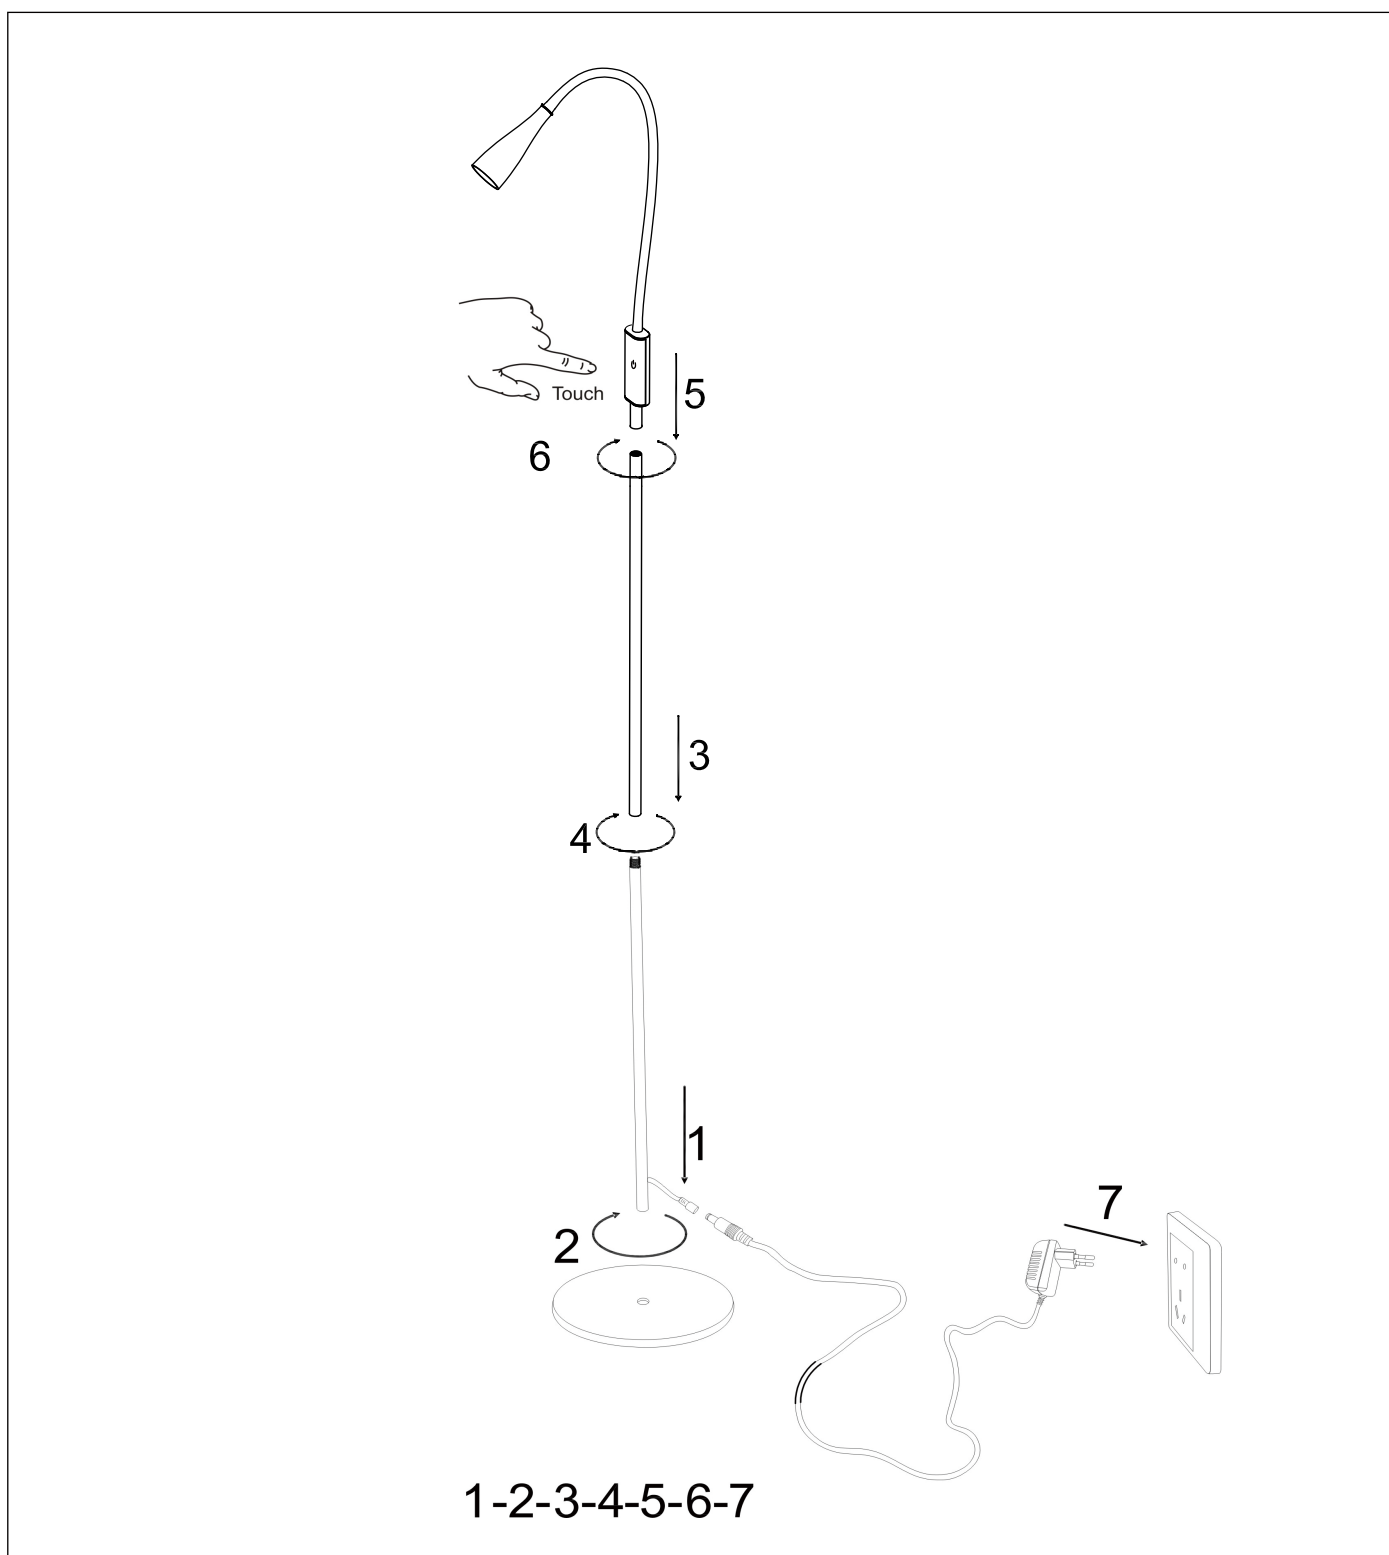

LUCIDE

INSTALLATION DRAWING SPECIFICATIONS

Dit product bevat een lichtbron van energie-efficiëntieklasse F
Ce produit contient une source lumineuse de classe énergétique F
This product contains a light source of energy efficiency class F
Dieses Produkt enthält eine Lichtquelle der Energieeffizienzklasse F
Ten produkt zawiera ród o wiat a o klasie efektywno ci energetycznej F