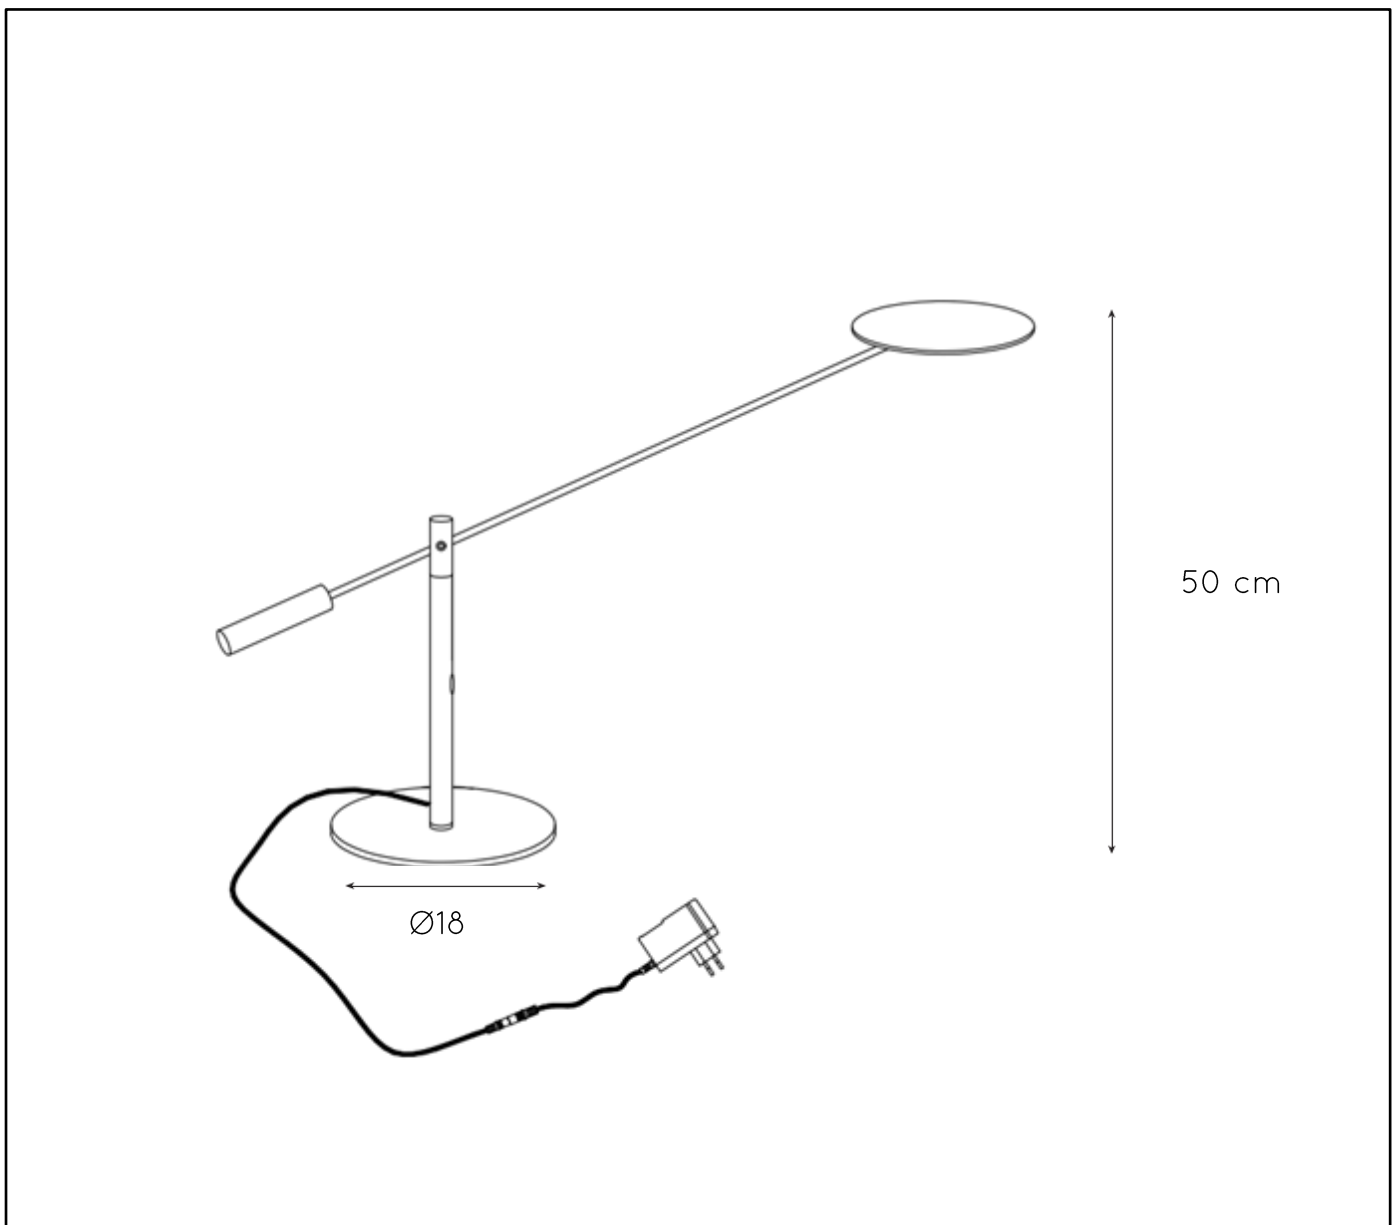

## General

Dimensions LxWxH : Ø18 x 50 cm  
 Height minimum : -  
 Height maximum : -  
 Dimensions shade LxWxH : Ø13.5 x 1.5 cm  
 Main material : Metal  
 Ceiling rose material:-  
 Color : Sandy Matt Black/Satin Nickel  
 Style : Modern  
 Shape : Tube  
 Weight : 1,5 kg  
 Warranty : 3 years

## Product specifications

Dimmable: Yes  
 Light direction: Reading Light  
 Adjustable in height: Adjustable In Height  
 Directional: Directional  
 Cable : Yes, Cable On Product  
 Cable length : 200 cm  
 Sensor : Without Sensor  
 Control : Push Dimmer Control  
 IP-Class : 20  
 Electric class : 3  
 Light source including : Yes  
 Lamp socket : N/A  
 Light source number : 1  
 Power requirements : 100-240V~50-60Hz  
 Bulb type & maximum wattage: LED - max.9W

For more specifications of this product please visit

[www.lucide.com](http://www.lucide.com)

LUCIDE

TECHNICAL DRAWING & DIMENSIONS

# ANSELMO

item number: 19666/09/30  
EAN code: 5411212193933

item number: 19666/09/12  
EAN code: 5411212193926

For more specifications, dimensions please visit

[www.lucide.com](http://www.lucide.com)

LUCIDE