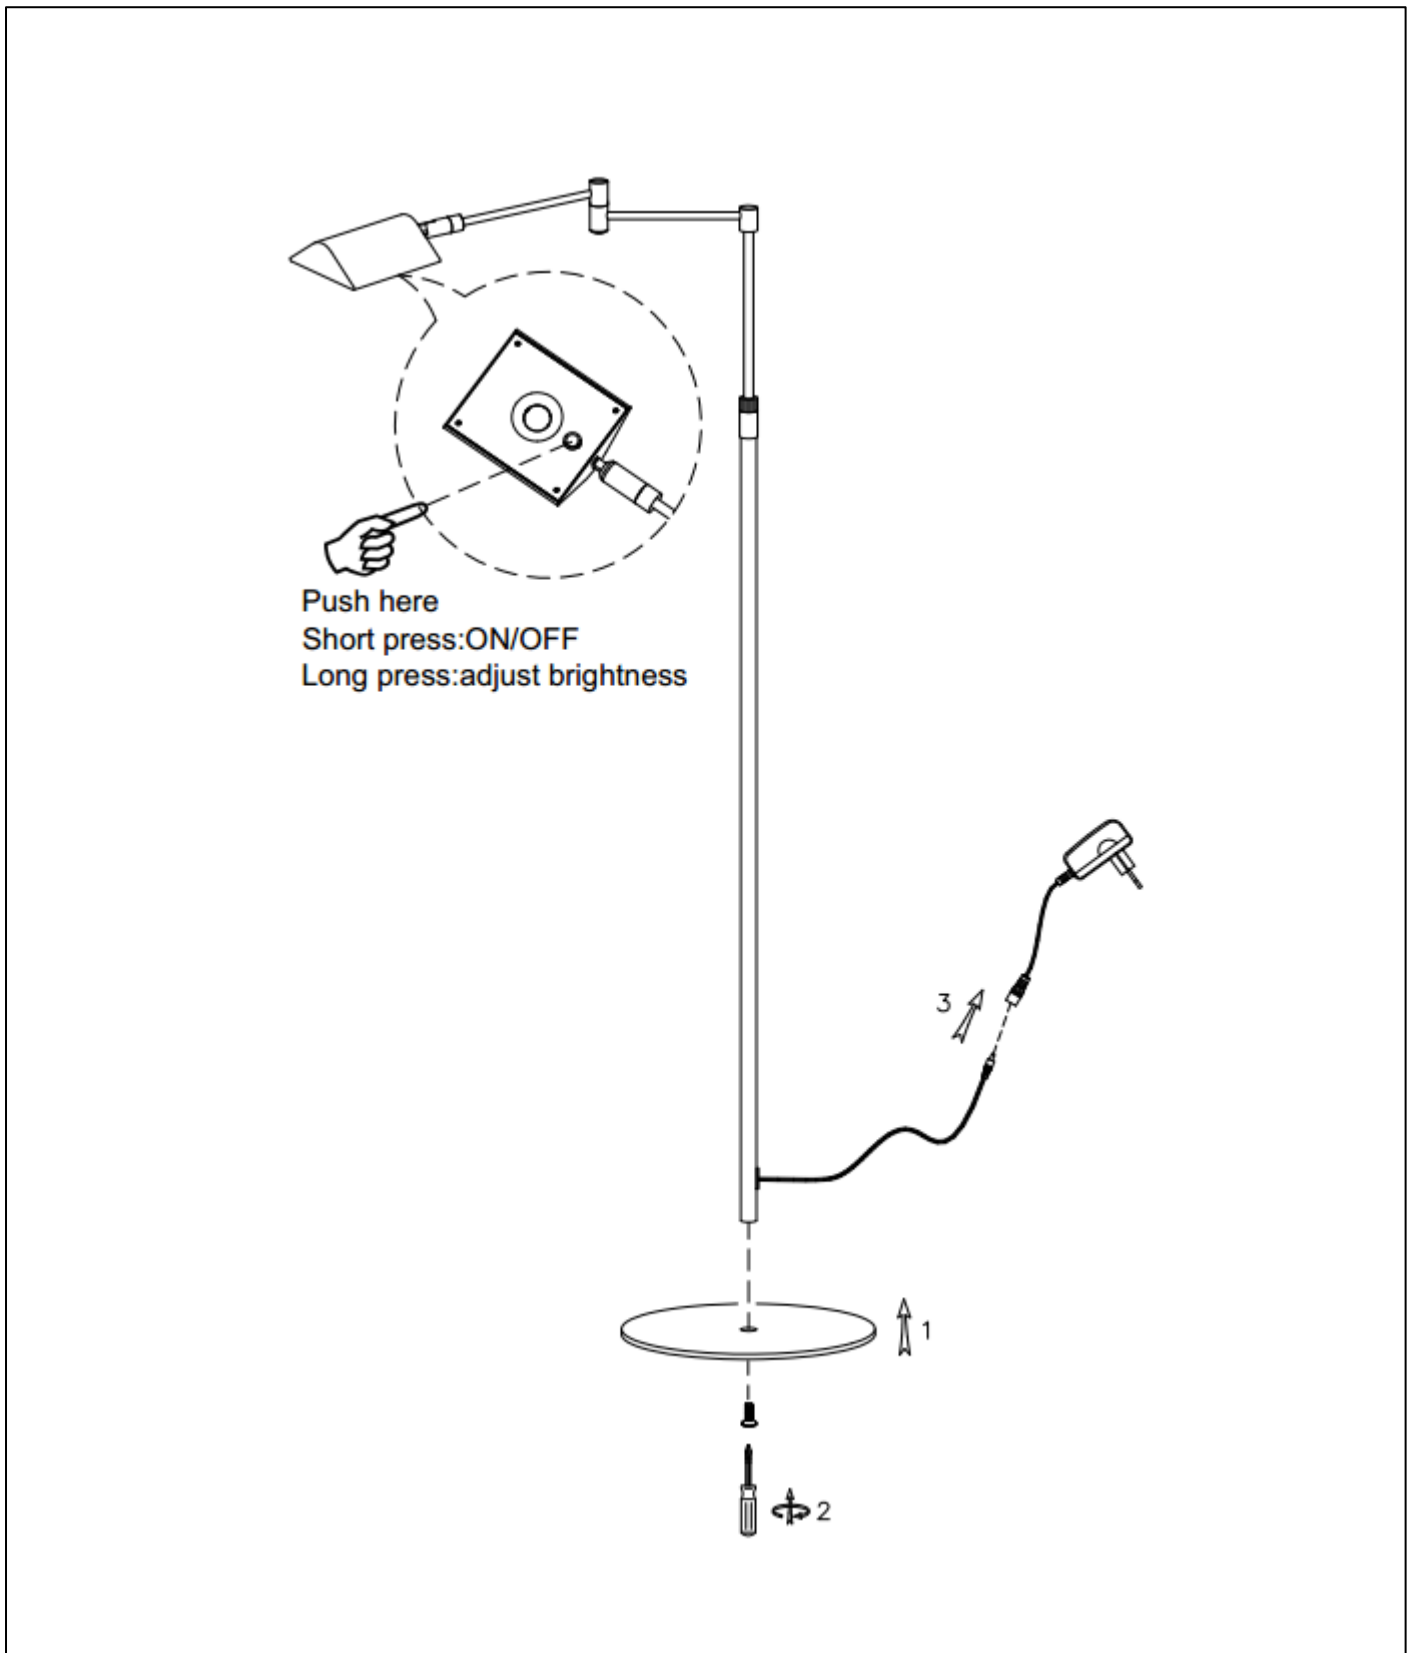

L U C I D E

INSTALLATION DRAWING SPECIFICATIONS

Dit product bevat een lichtbron van energie-efficiëntieklasse G
Ce produit contient une source lumineuse de classe énergétique G
Dieses Produkt enthält eine Lichtquelle der Energieeffizienzklasse G
This product contains a light source of energy efficiency class G
Ten produkt zawiera ród o wiat a o klasie efektywno ci energetycznej G