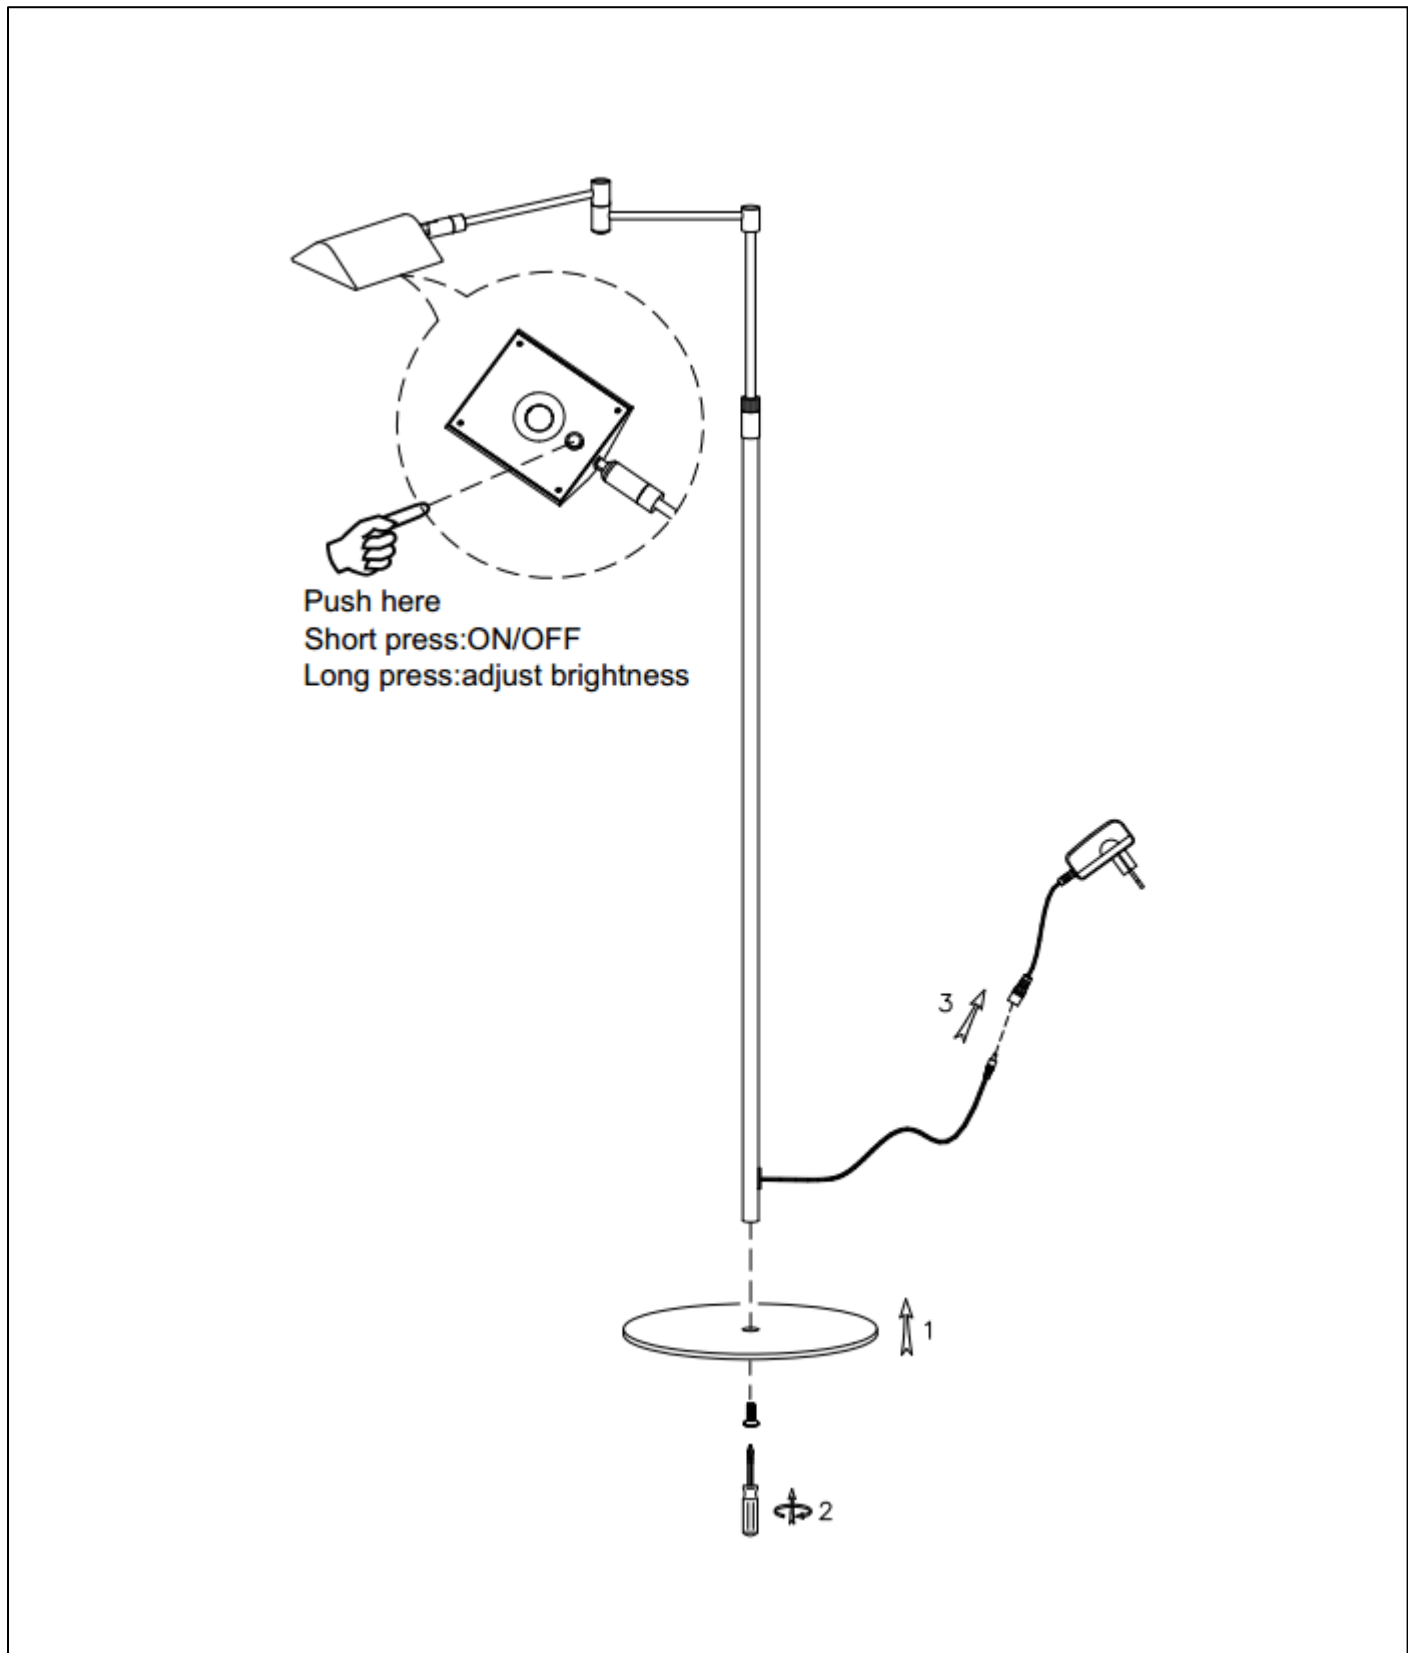

L U C I D E

INSTALLATION DRAWING SPECIFICATIONS

Dit product bevat een lichtbron van energie-efficiëntieklasse G
Ce produit contient une source lumineuse de classe énergétique G
Dieses Produkt enthält eine Lichtquelle der Energieeffizienzklasse G
This product contains a light source of energy efficiency class G
Ten produkt zawiera ród o wiat a o klasie efektywno ci energetycznej G