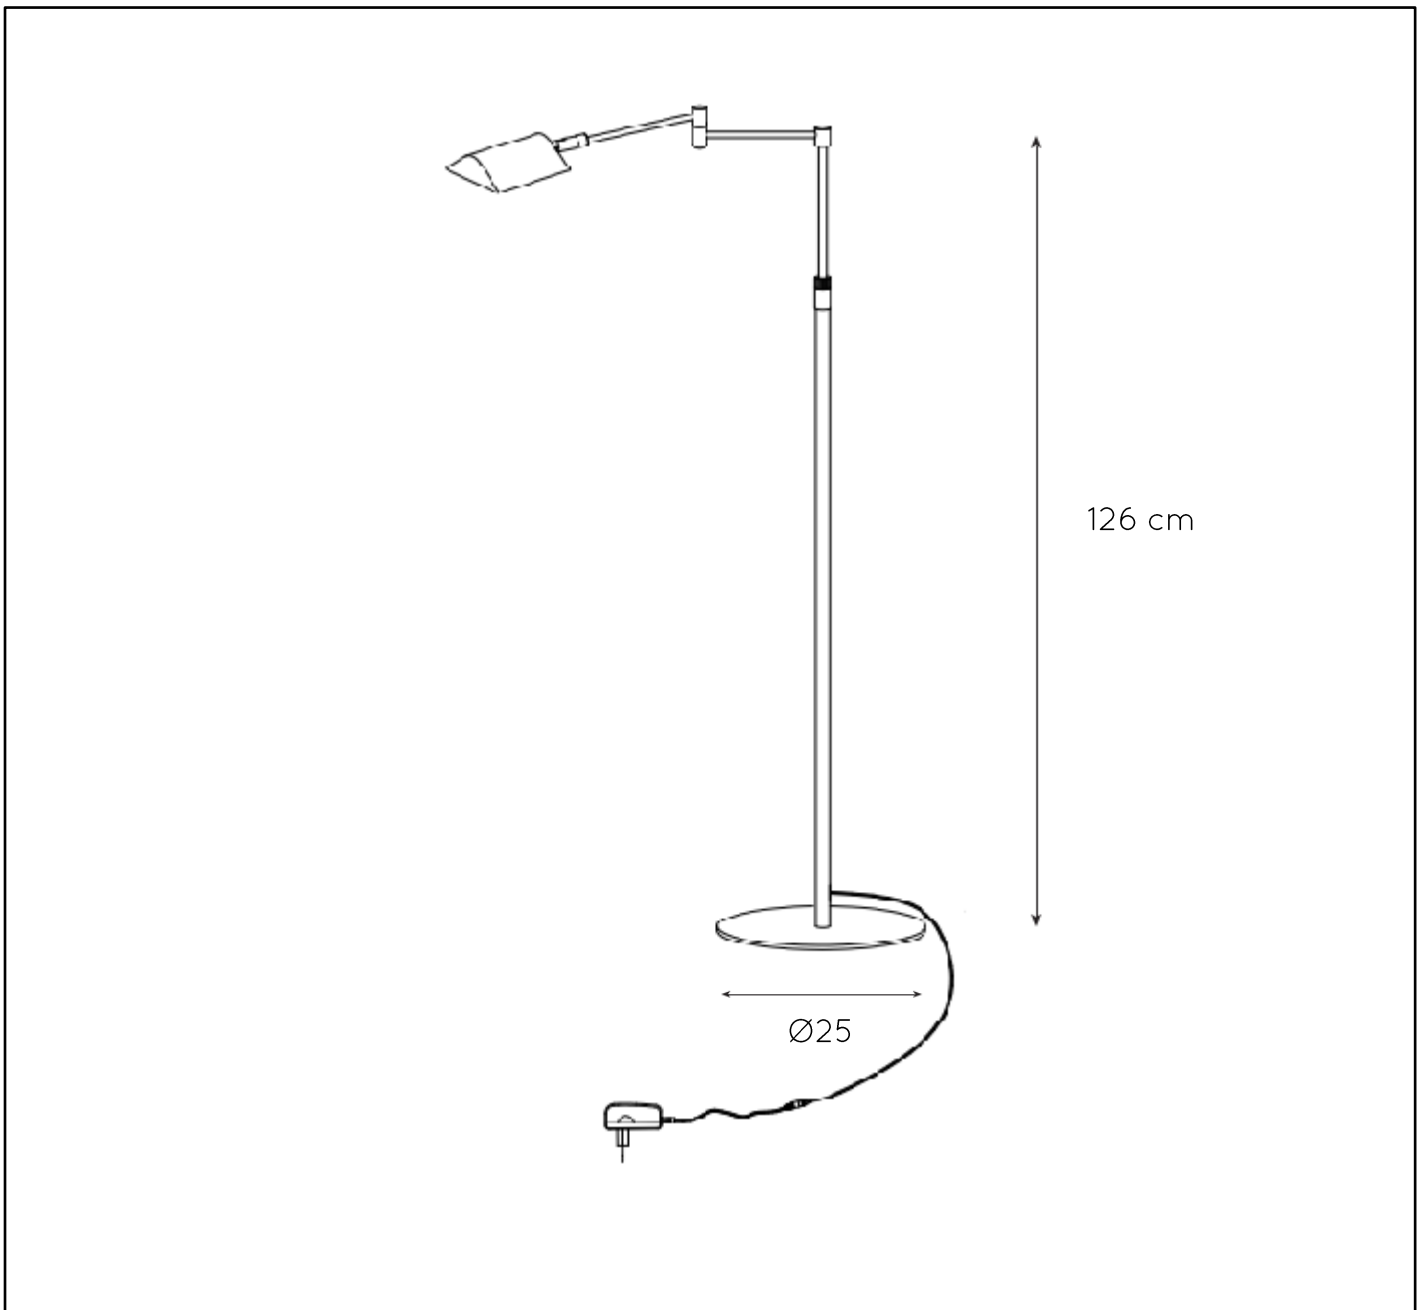

LUCIDE

item number: 19765/09/30
EAN code: 5411212193964

item number: 19765/09/12
EAN code: 5411212193957

NUVOLA

General

Dimensions LxWxH : Ø25 x 126 cm

Height minimum : -

Height maximum : -

Dimensions shade LxWxH : 10 x 9 x 3 cm

Main material : Metal

Ceiling rose material:-

Color : Sandy Matt Black with Joint In Satin Nickel/
Satin Nickel

Style : Modern

Shape : Tube

Weight : 2,5 kg

Warranty : 3 years

Product specifications

Dimmable: Yes

Light direction: Reading Light

Adjustable in height: Adjustable In Height

Directional: Directional

Cable : Yes, Cable On Product

Cable length : 200 cm

Sensor : Without Sensor

For more specifications of this product please visit

www.lucide.com

LUCIDE

TECHNICAL DRAWING & DIMENSIONS

NUVOLA

item number: 19765/09/30
EAN code: 5411212193964

item number: 19765/09/12
EAN code: 5411212193957