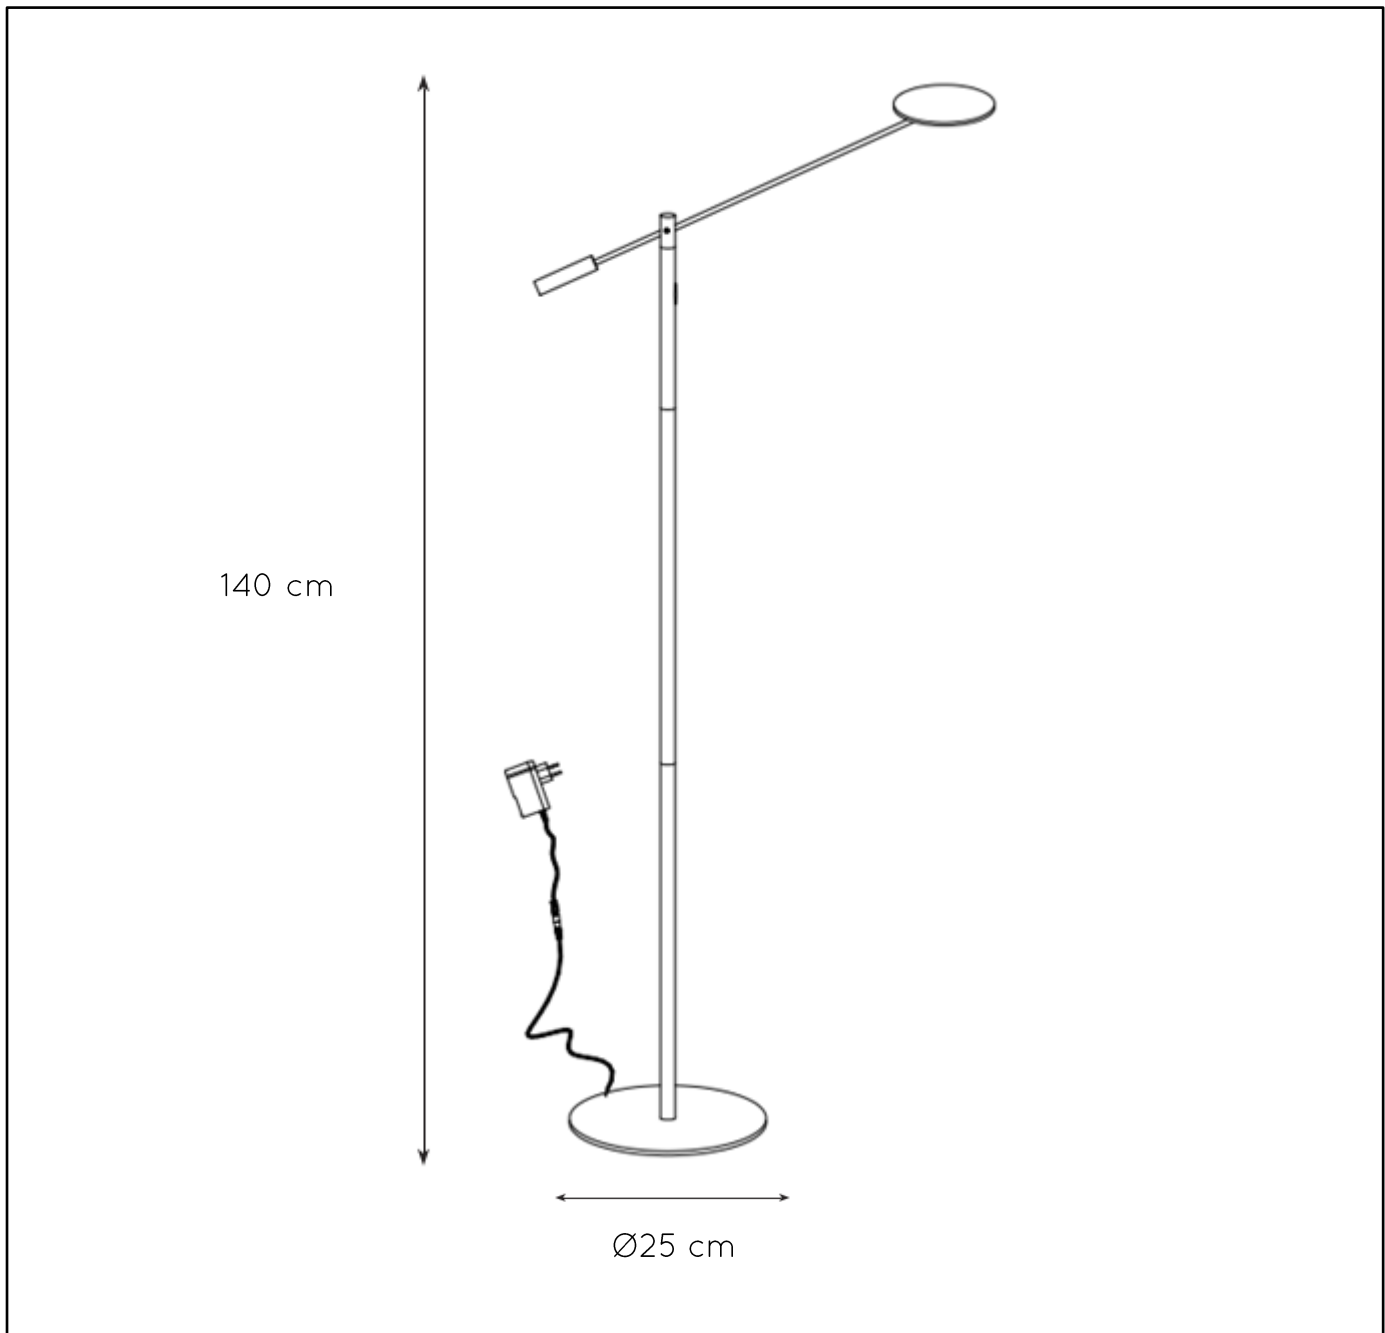

## General

Dimensions LxWxH : Ø25 x 140 cm  
 Height minimum : -  
 Height maximum : -  
 Dimensions shade LxWxH : Ø 13, 5 x 1,5 cm  
 Main material : Metal  
 Ceiling rose material:-  
 Color : Sandy Matt Black/ Satin  
 Nickel  
 Style : Modern  
 Shape : Tube  
 Weight : 2,6 kg  
 Warranty : 3 years

## Product specifications

Dimmable: Yes  
 Light direction: Reading Light  
 Adjustable in height: Adjustable In Height  
 Directional: Directional  
 Cable : Yes, Cable On Product  
 Cable length : 200 cm  
 Sensor : Without Sensor  
 Control : Push Dimmer Control  
 IP-Class : 20  
 Electric class : 3  
 Light source including : Yes  
 Lamp socket : N/A  
 Light source number : 1  
 Power requirements : 100-240V~50-60Hz  
 Bulb type & maximum wattage: LED - max.9W

For more specifications of this product please visit  
[www.lucide.com](http://www.lucide.com)

LUCIDE

TECHNICAL DRAWING & DIMENSIONS

## ANSELMO

item number: 19766/09/30  
EAN code: 5411212193988

item number: 19766/09/12  
EAN code: 5411212193971

For more specifications, dimensions please visit

[www.lucide.com](http://www.lucide.com)

LUCIDE