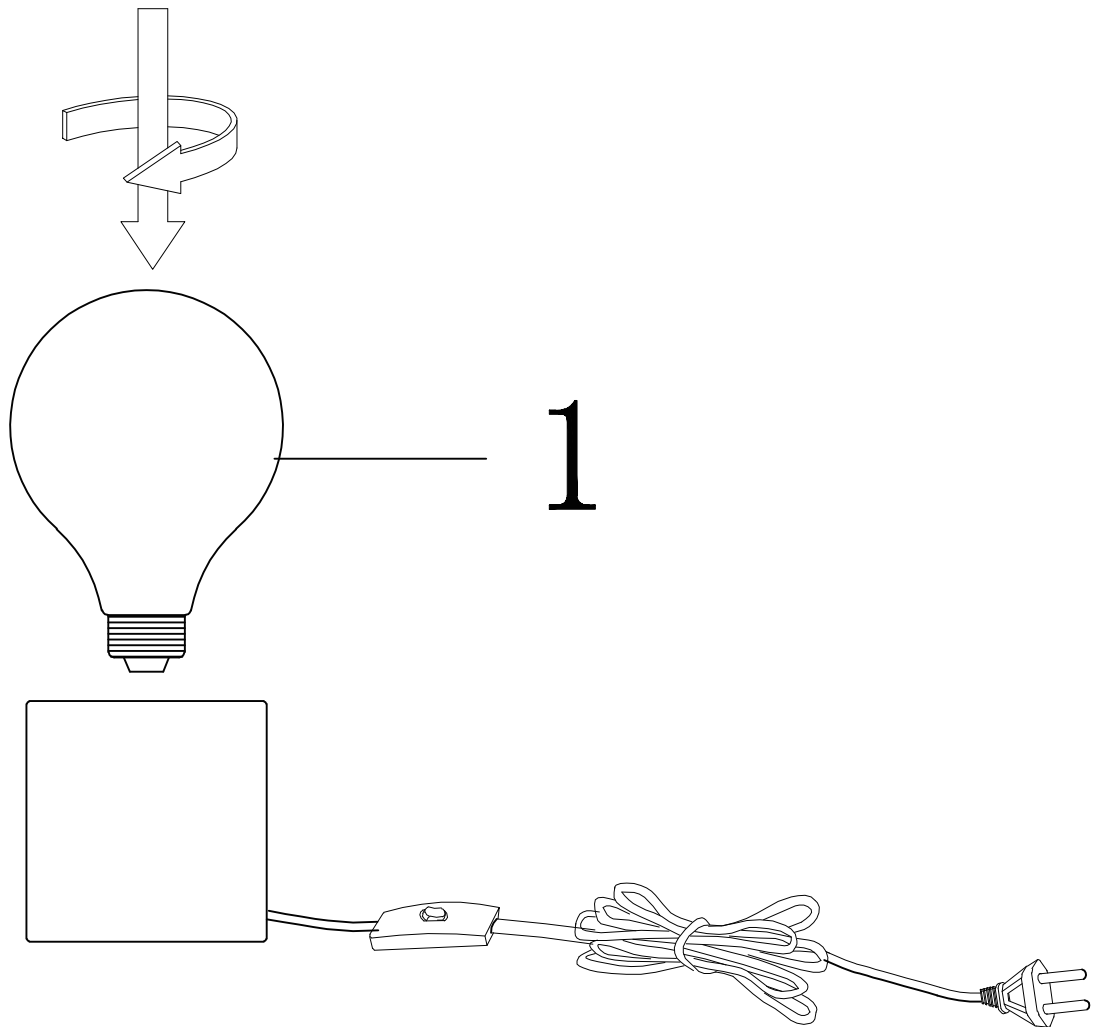

Installation drawing