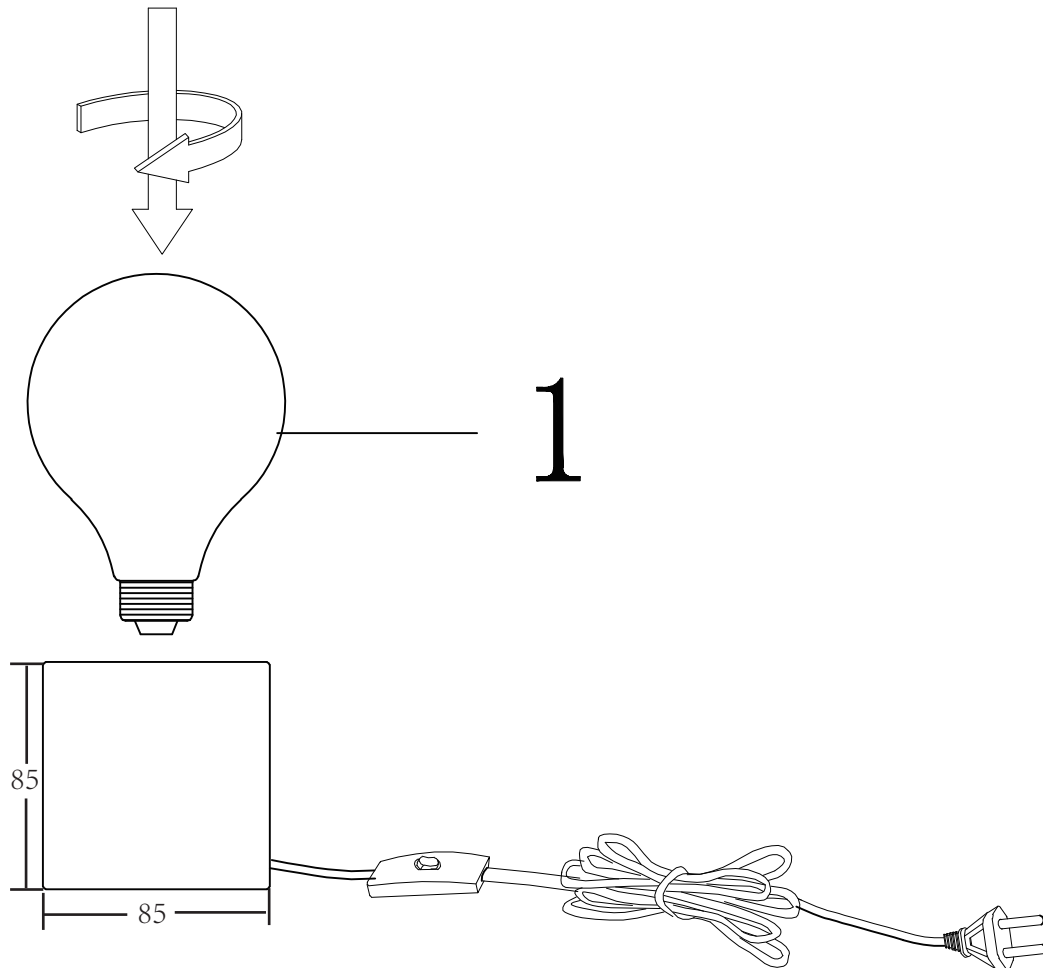

Line drawing of the item

Item number: 20500/05/01, 20500/05/17, 20500/05/11

Technical details

Materials used:	Metal
Color:	Brass/ Copper/ Chrome
Dimmable and how is fixture dimmable	Yes
Size:	Height: 8.5
	Length: 8.5
	Width: 8.5
	Net weight: 2.4 kgs
Power requirements:	220-240V~50Hz
Bulb type and maximum wattage:	E27 LED 5w
Number of bulbs:	1 x E27
IP degree:	IP20