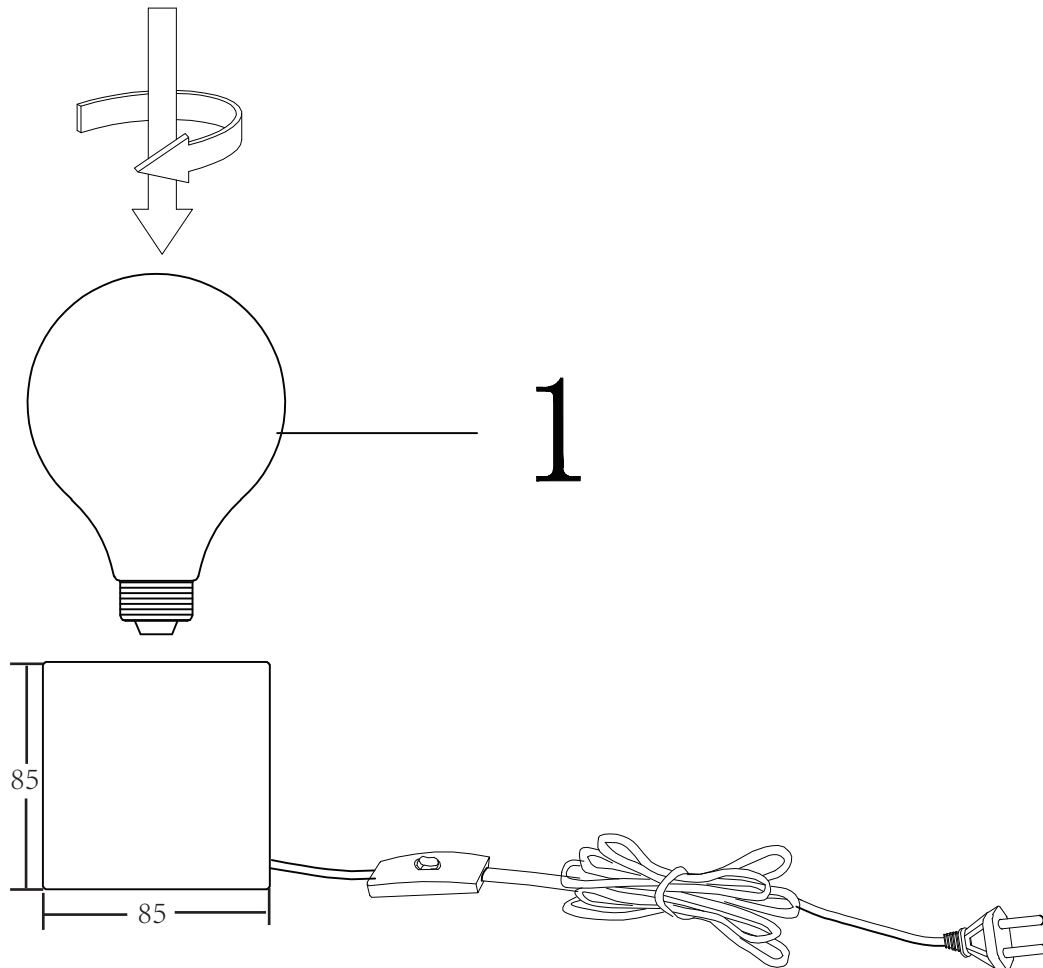

Line drawing of the item

Item number: 20500/05/01, 20500/05/17, 20500/05/11

#### Technical details

Materials used:	Metal
Color:	Brass/ Copper/ Chrome
Dimmable and how is fixture dimmable	Yes
Size:	Height: 8.5
	Length: 8.5
	Width: 8.5
	Net weight: 2.4 kgs
Power requirements:	220-240V~50Hz
Bulb type and maximum wattage:	E27 LED 5w
Number of bulbs:	1 x E27
IP degree:	IP20