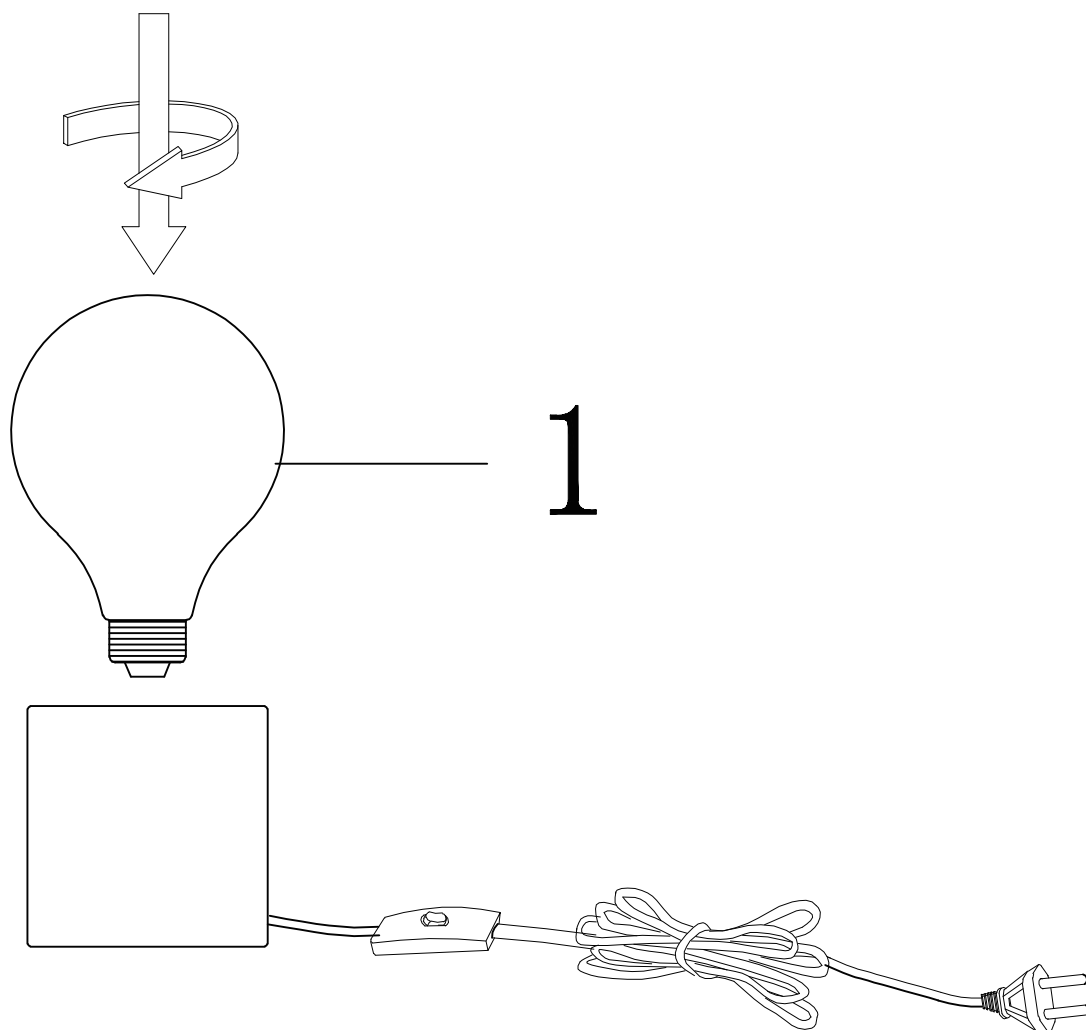

Installation drawing