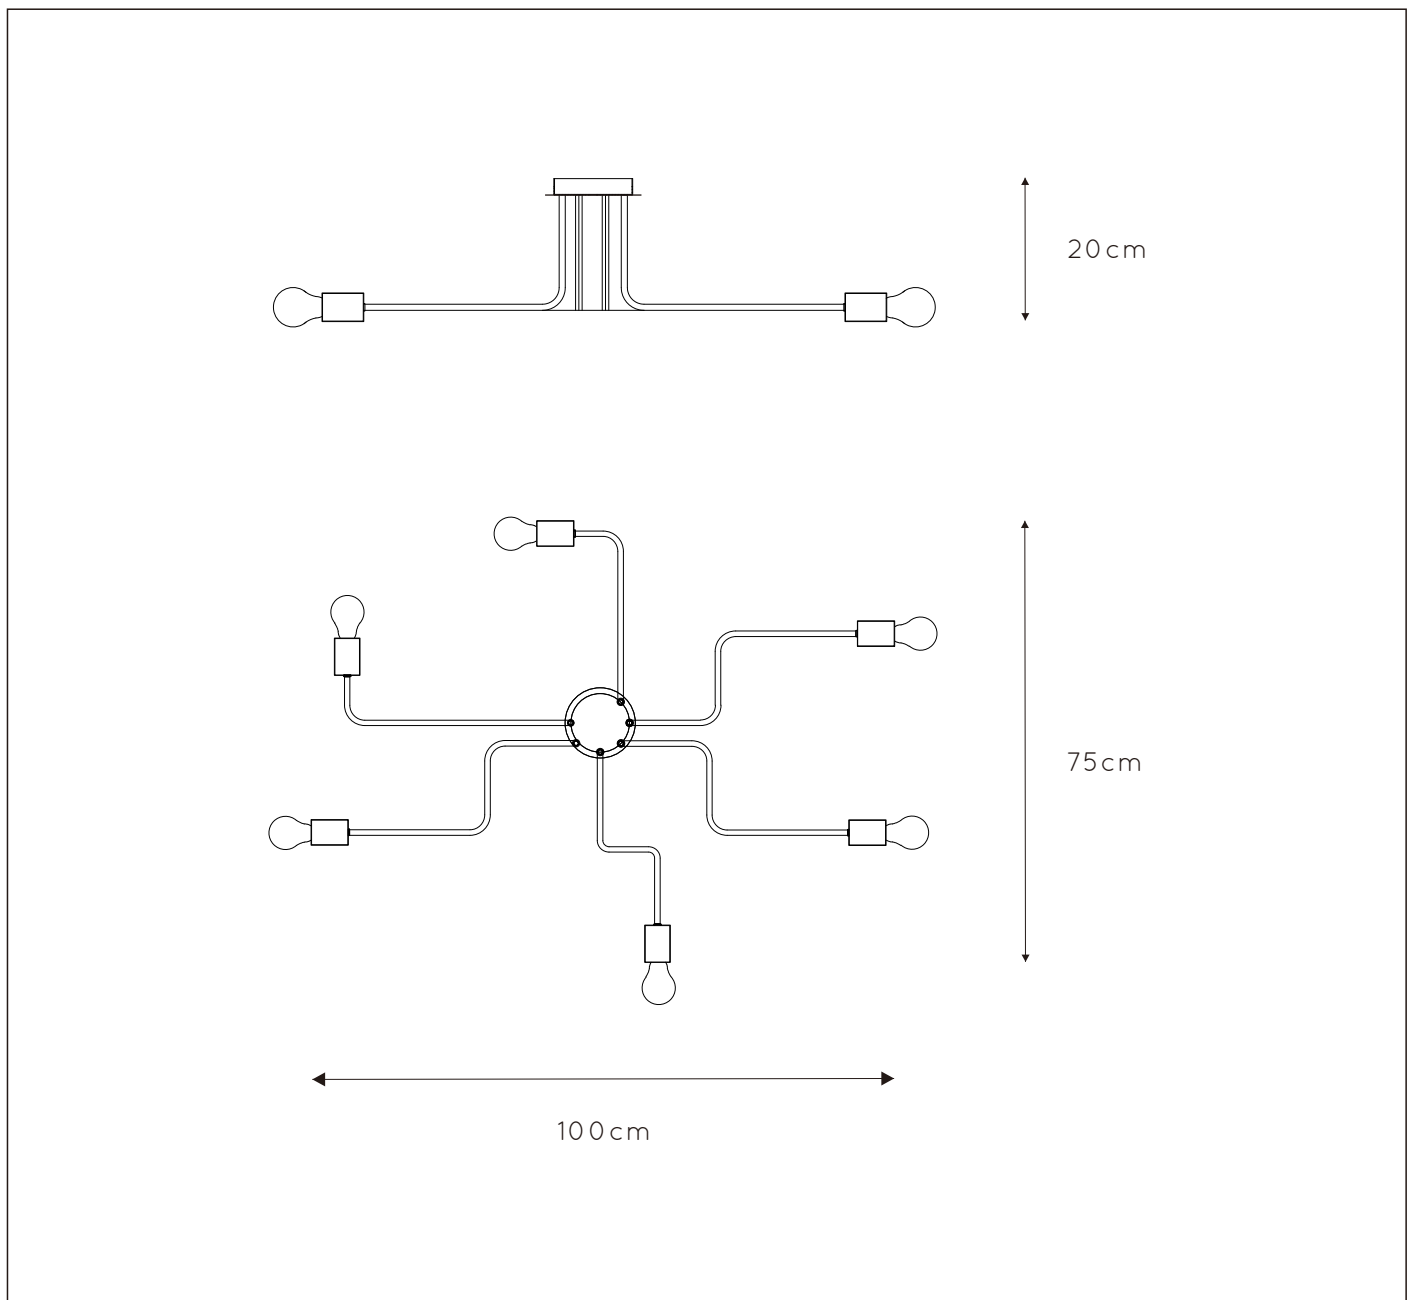

GENERAL SPECIFICATIONS

LUCIDE

RECOMMENDED LUCIDE LIGHT SOURCE

49034/05/62

Light source dimmable : Yes

Light source incl. : No

General

Dimensions LxWxH : 100cm x 75cm x 20cm

Height minimum : 20cm

Height maximum : 20cm

Dimensions shade LxWxH : -

Main material : Metal

Ceiling rose material : Metal

Color : Matt black

Style : Modern

Shape : -

Weight : 1,5 kg

Warranty : 2 years

Product specifications

Dimmable : Yes

Light direction : Around (Diffuse)

Adjustable in height : No

Directional : Not Directional

Cable : No

Power requirements : 220-240V~50Hz

Bulb type & maximum wattage : E27 max.40W

For more specifications of this product please visit

www.lucide.com

LUCIDE

LESTER

Item number : 21112/06/30

EAN CODE : 5411212210890