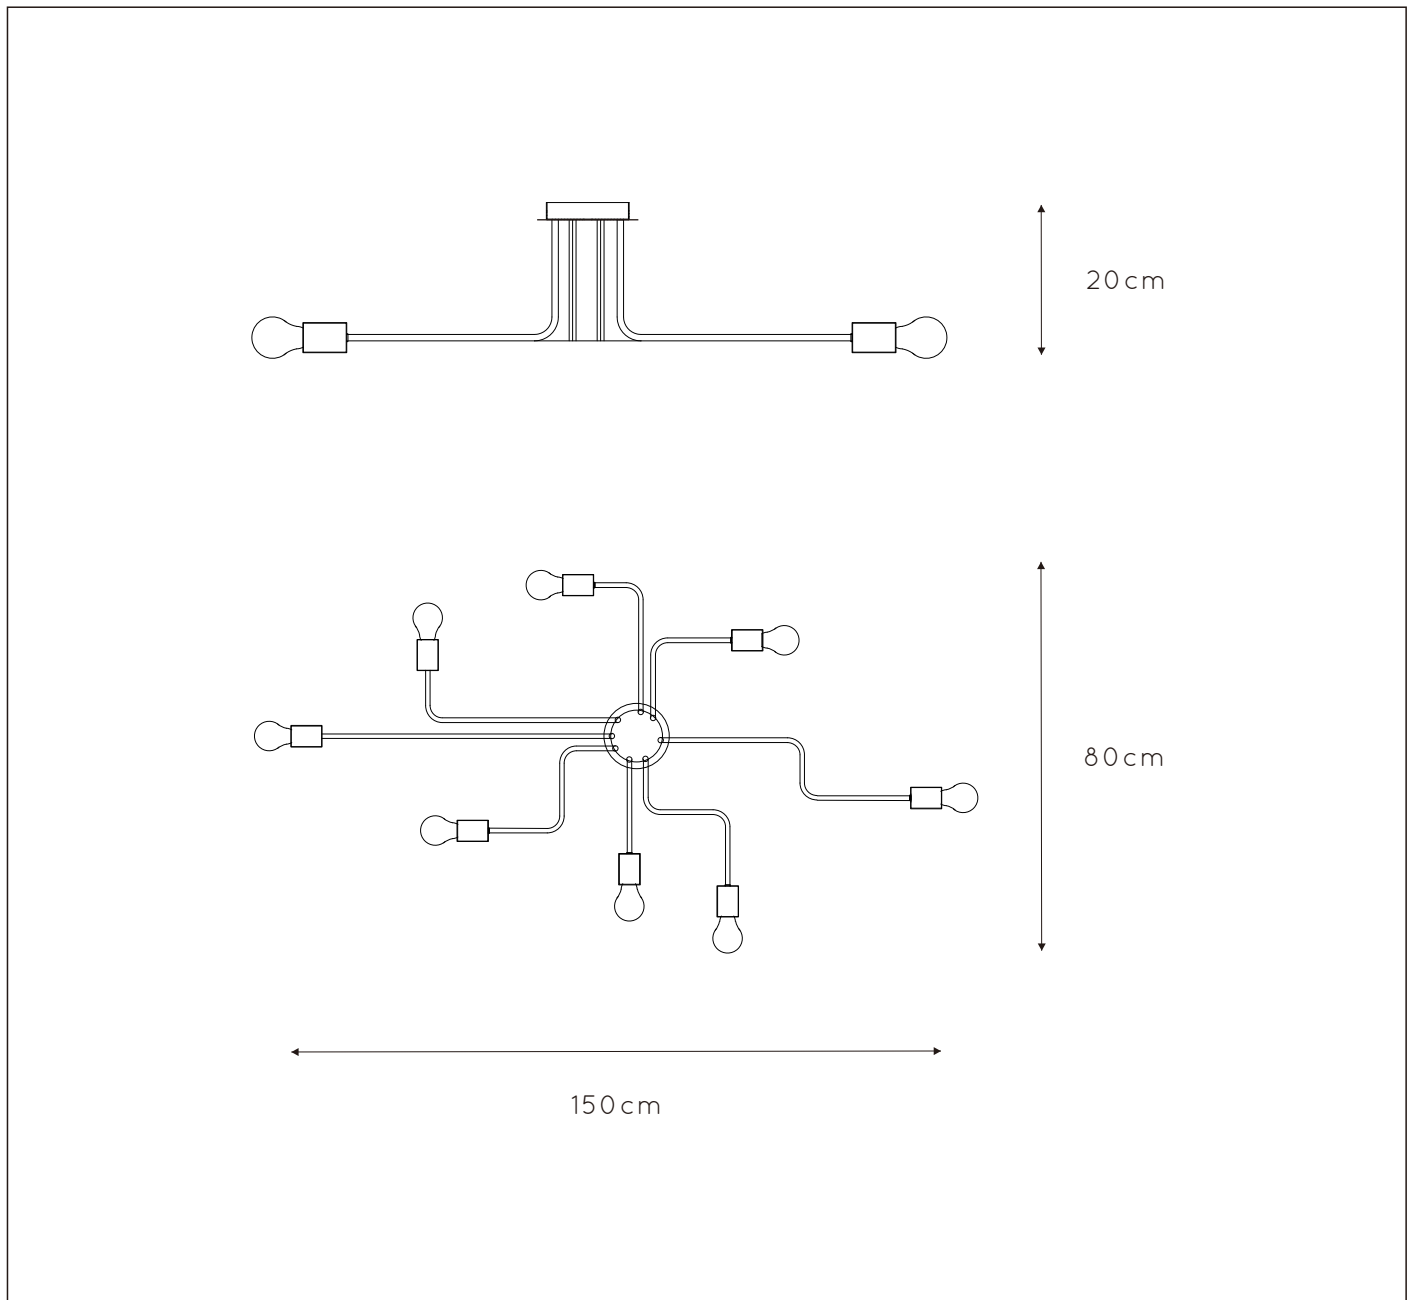

GENERAL SPECIFICATIONS

LUCIDE

RECOMMENDED LUCIDE LIGHT SOURCE

49034/05/62

Light source dimmable : Yes

Light source incl. : No

General

Dimensions LxWxH : 150cm x 80cm x 20cm

Height minimum: 20cm

Height maximum: 20cm

Dimensions shade LxWxH : -

Main material : Metal

Ceiling rose material : Metal

Color : Matt black

Style : Modern

Shape : -

Weight : 1,9 kg

Warranty : 2 years

Product specifications

Dimmable : Yes

Light direction : Around (Diffuse)

Adjustable in height : No

Directional : Not Directional

Cable : No

Power requirements : 220-240V~50Hz

Bulb type & maximum wattage : E27 max.40W

For more specifications of this product please visit

www.lucide.com

LUCIDE

LESTER

Item number : 21112/08/30

EAN CODE : 5411212210906