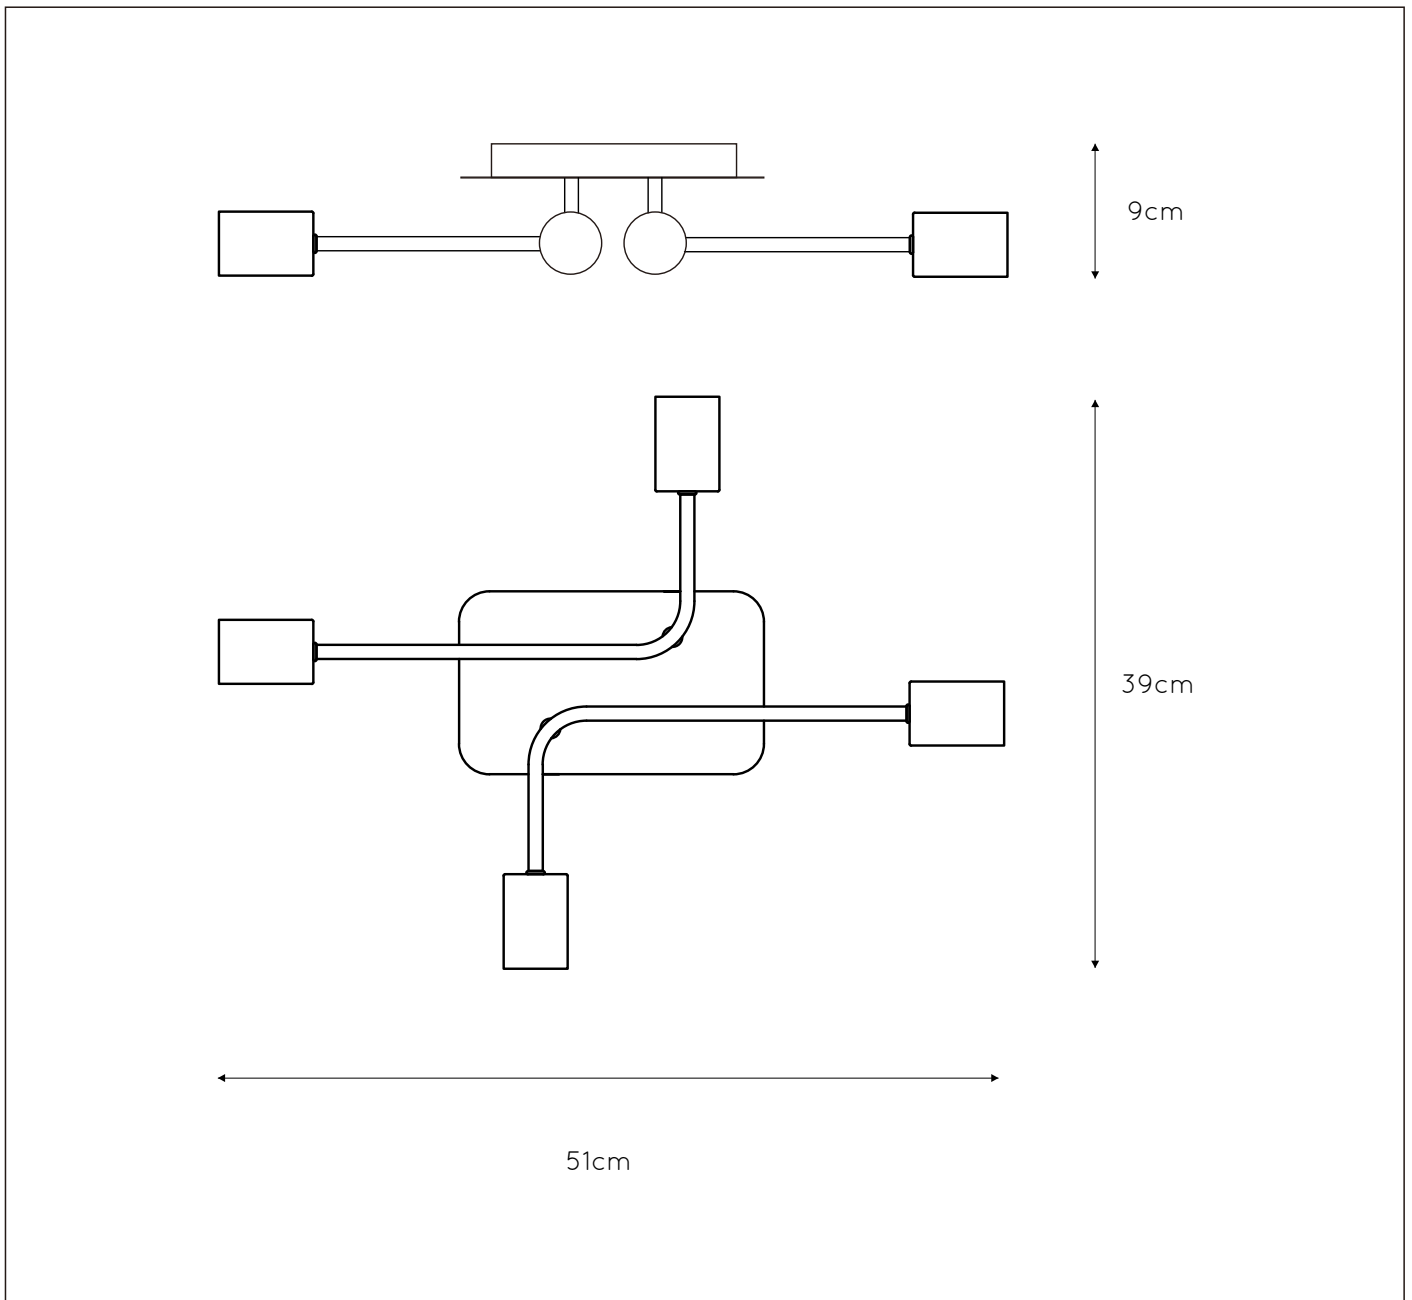

GENERAL SPECIFICATIONS

LUCIDE

RECOMMENDED LUCIDE LIGHT SOURCE

49034/05/62

Light source dimmable : Yes

Light source incl. : No

General

Dimensions LxWxH : 51cm x 39cm x 9cm

Height minimum : 9cm

Height maximum : 9cm

Dimensions shade LxWxH : -

Main material : Metal

Ceiling rose material : Metal

Color : Matt black

Style : Modern

Shape : -

Cable length : -

Sensor : Without Sensor

Control : Light Switch Control

IP-Class : 20

Electric class : 1

Light source including ? : No

Lamp socket : E27

Light source number : 4

Power requirements : 220-240V~50Hz

Bulb type & maximum wattage : E27 max.40W

For more specifications of this product please visit

www.lucide.com

LESTER

Item number : 21118/04/30

EAN CODE : 5411212211026

For more specifications, dimensions please visit