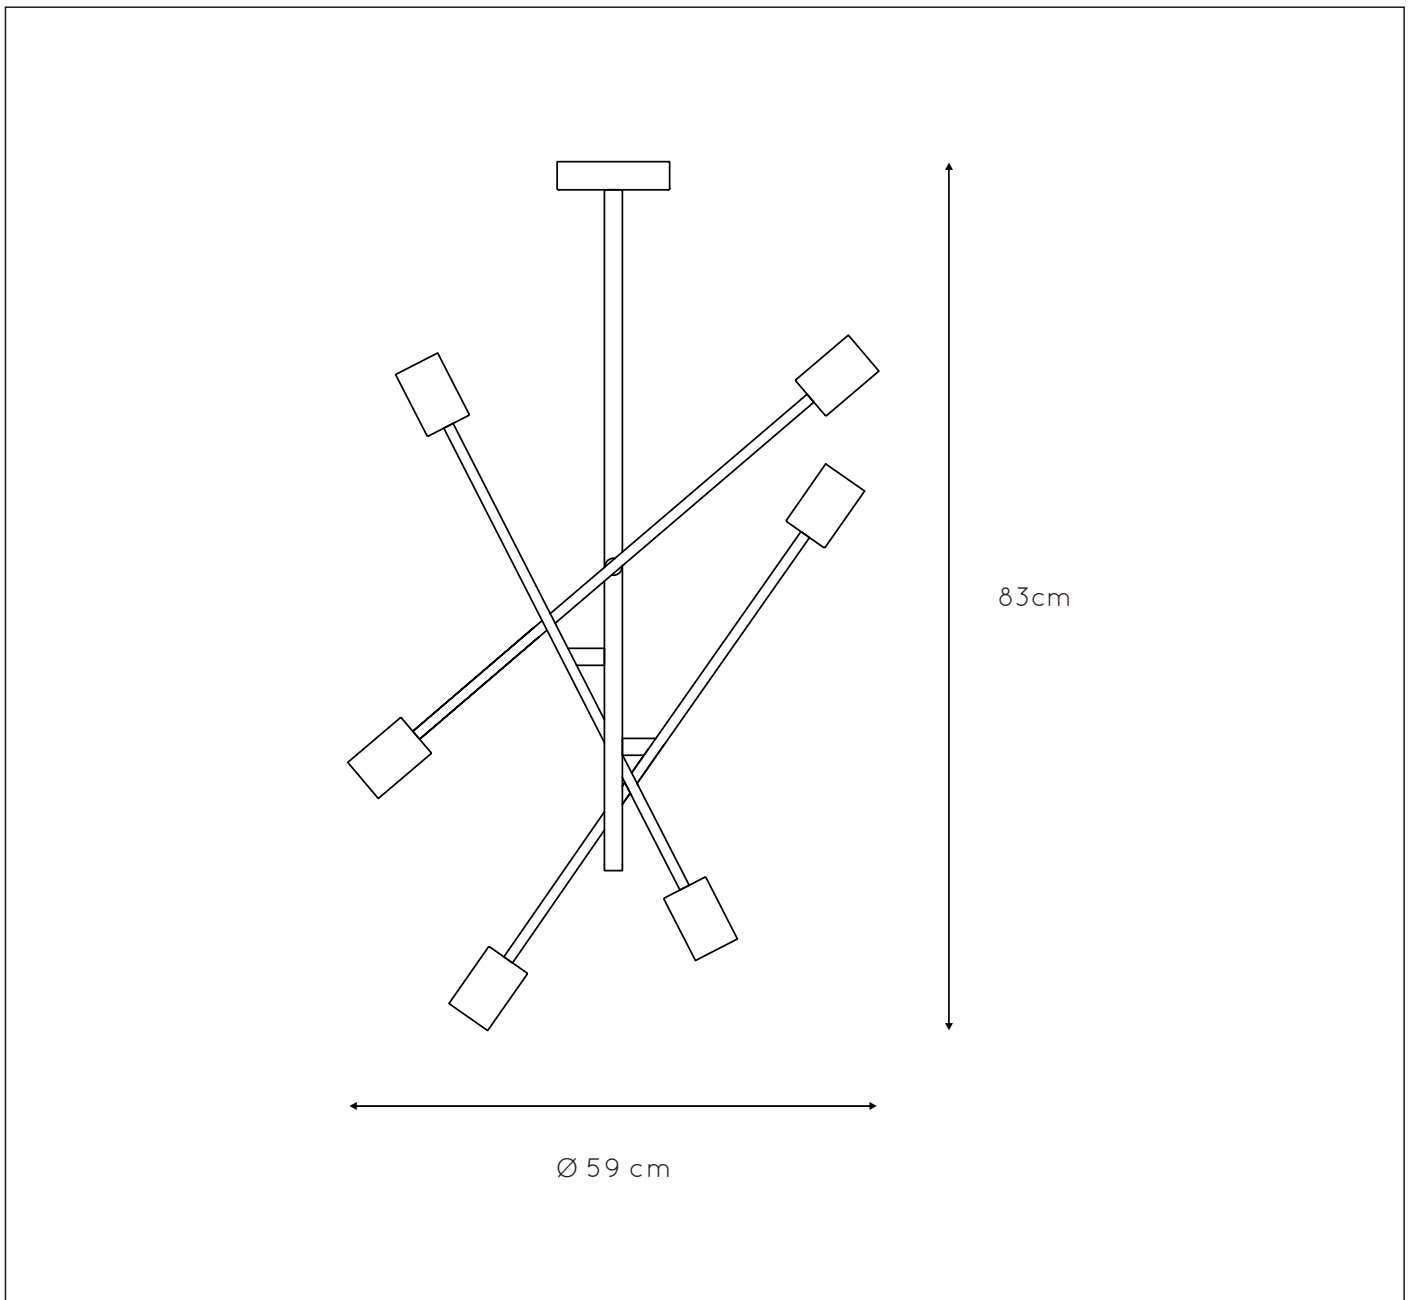

LUCIDE

LESTER

Item number : 21119/06/30

EAN CODE : 5411212211033

For more specifications, dimensions please visit

www.lucide.com