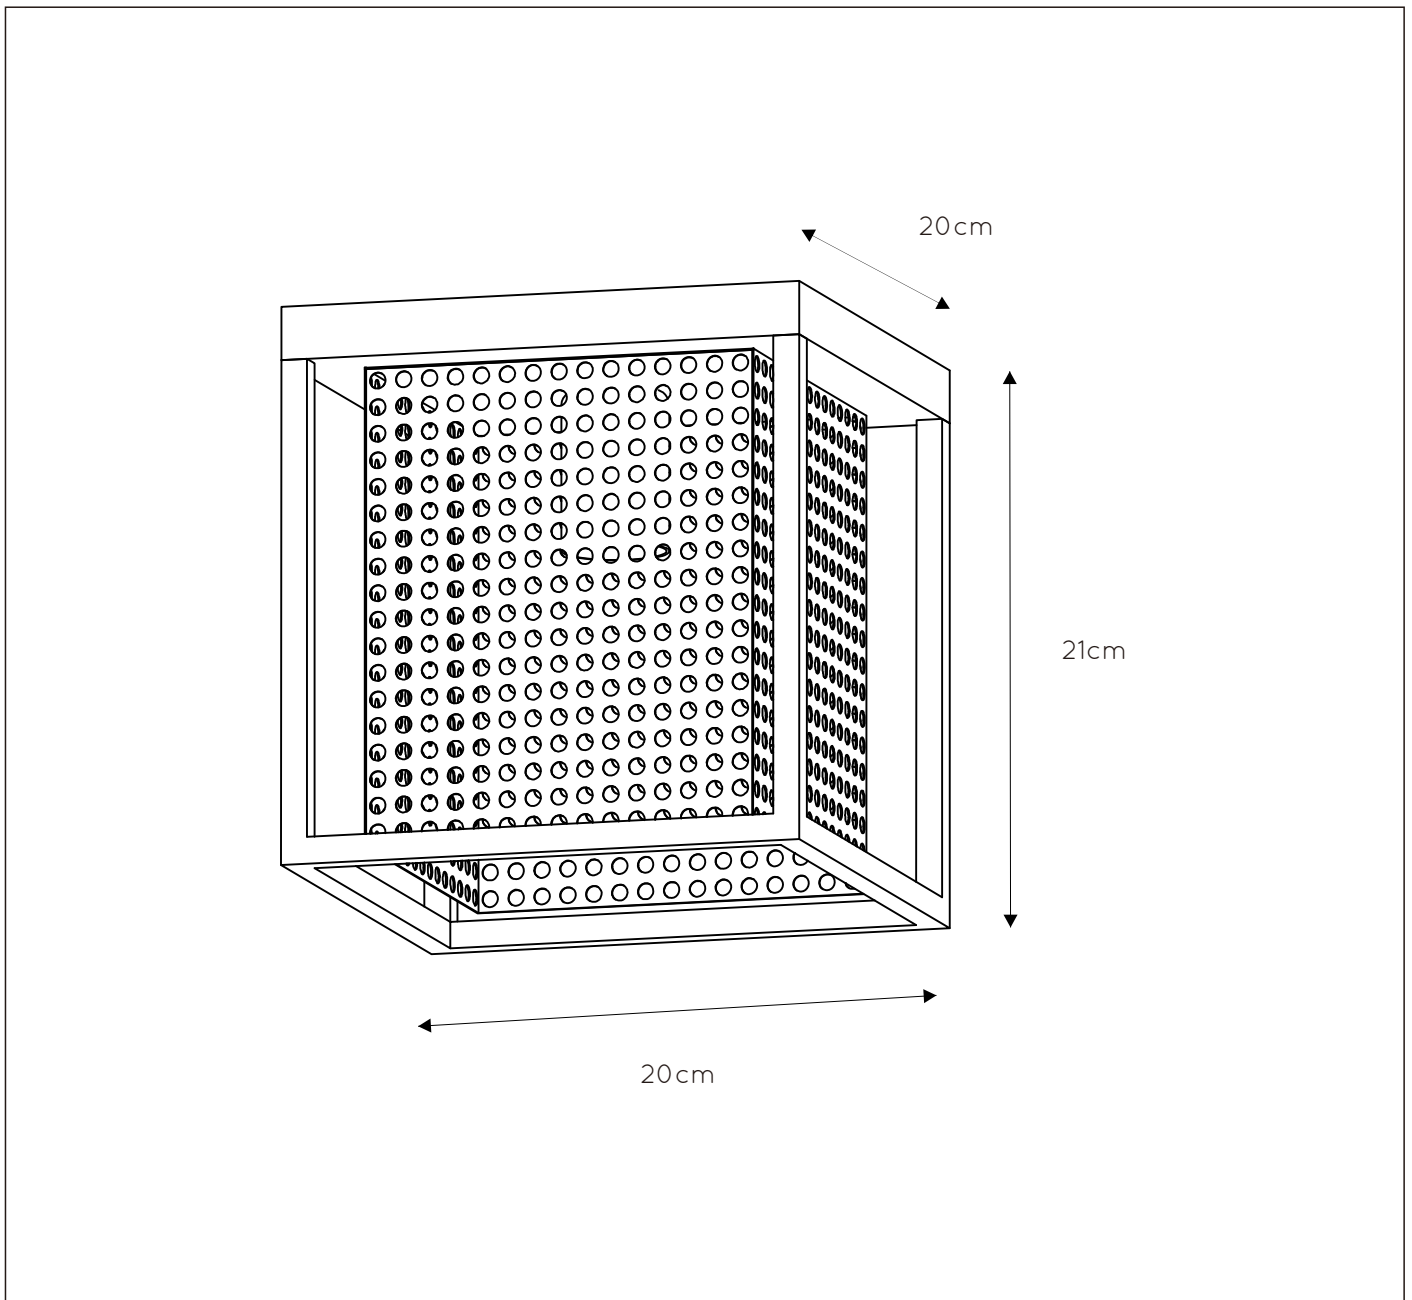

LUCIDE

SANSA

Item number : 21122/01/30

EAN CODE : 5411212211187

For more specifications, dimensions please visit

www.lucide.com