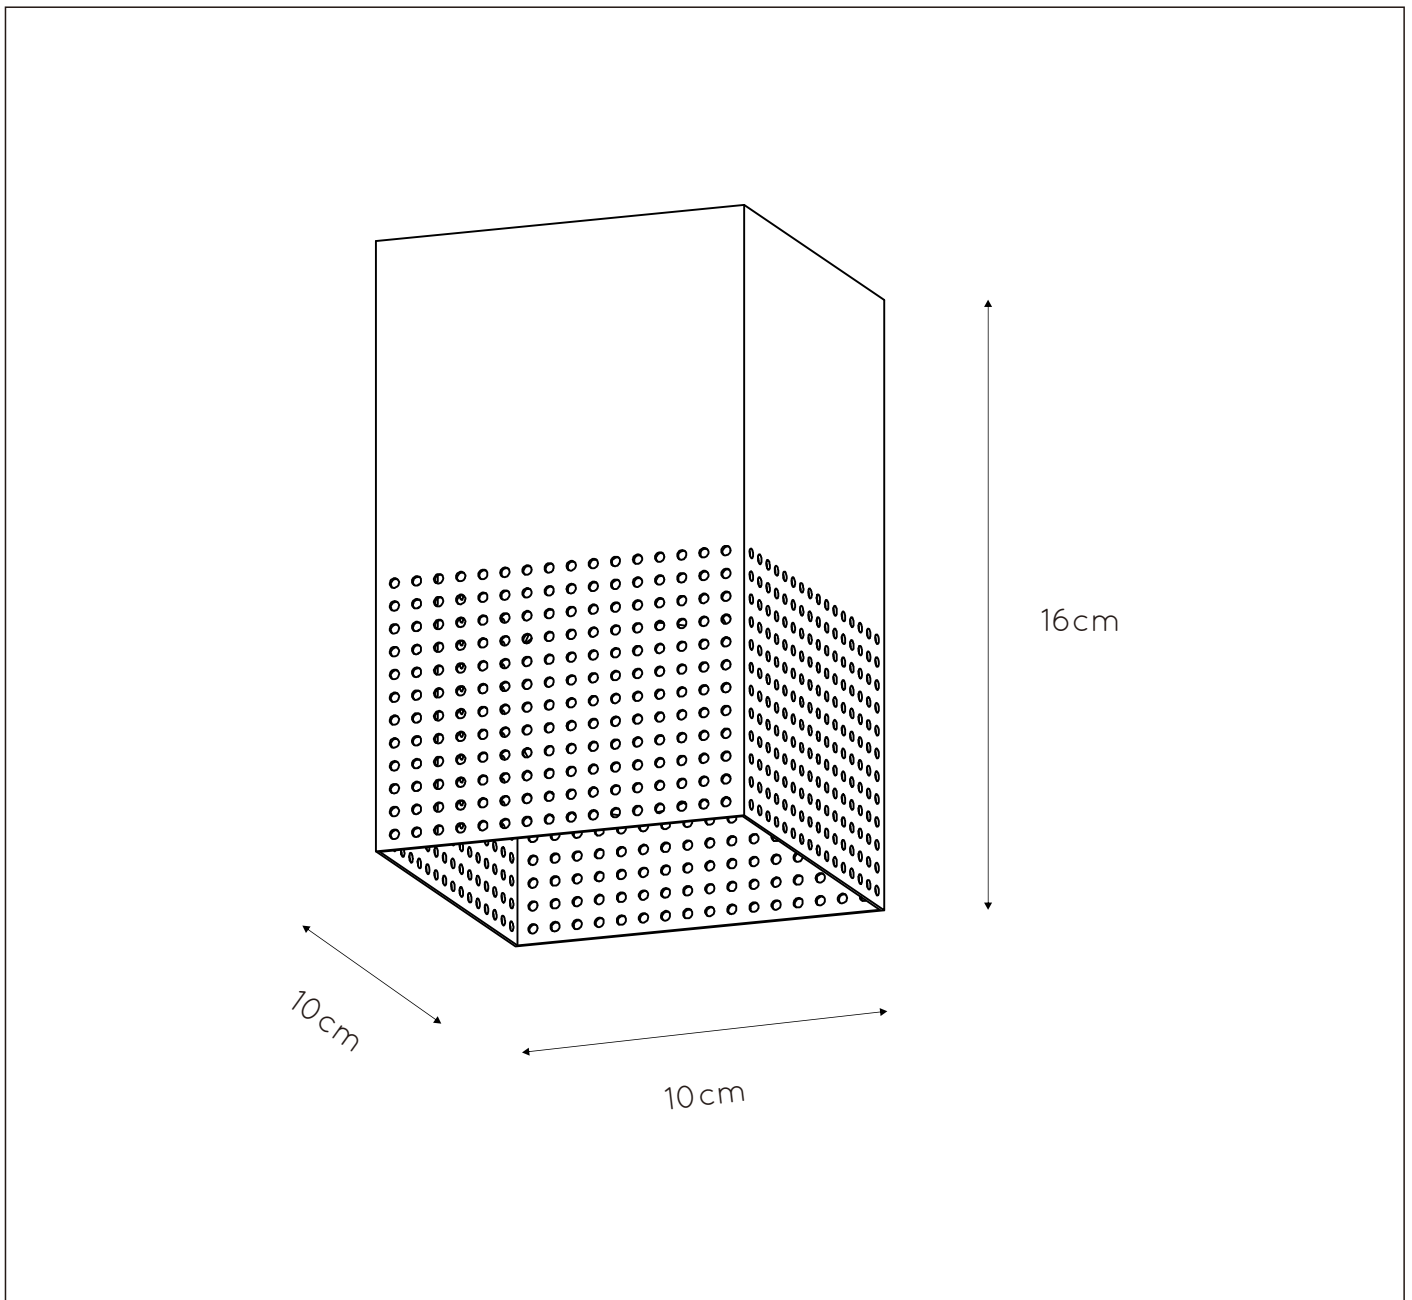

LUCIDE

RENATE

Item number : 21123/01/02

EAN CODE : 5411212211248

For more specifications, dimensions please visit

www.lucide.com