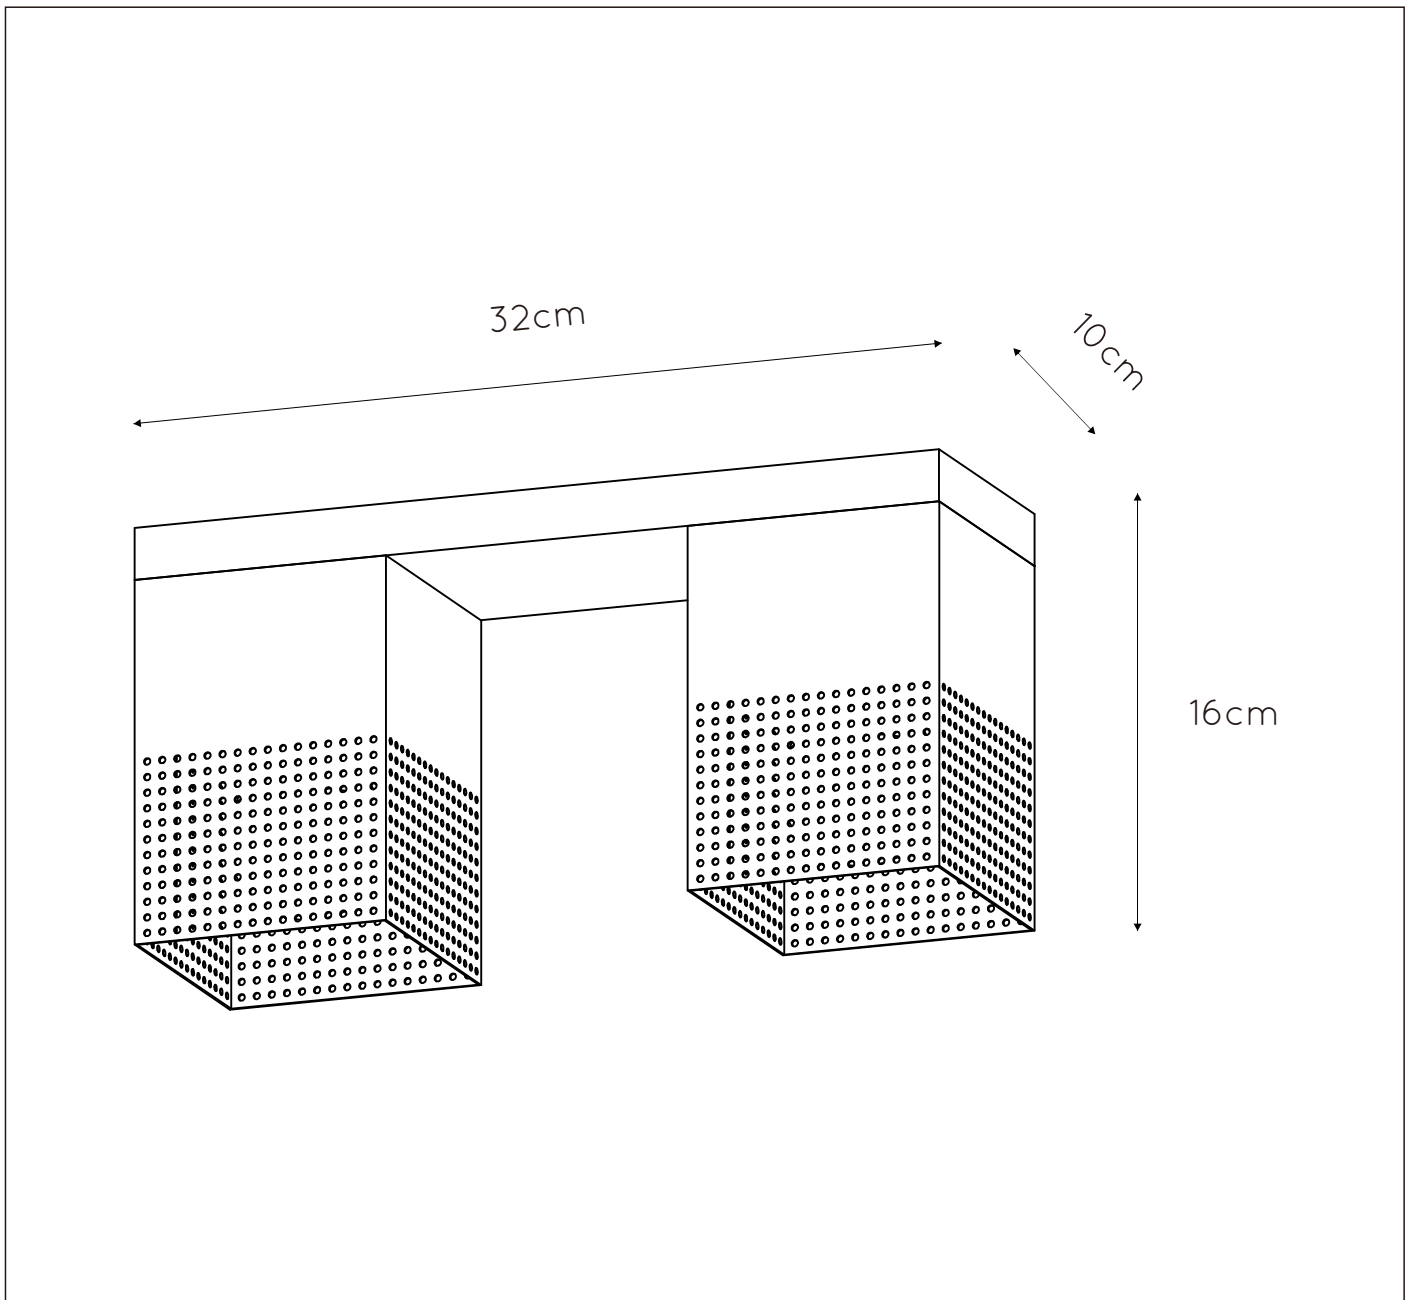

LUCIDE

RENATE

Item number : 21123/02/02

EAN CODE : 5411212211255

For more specifications, dimensions please visit

www.lucide.com