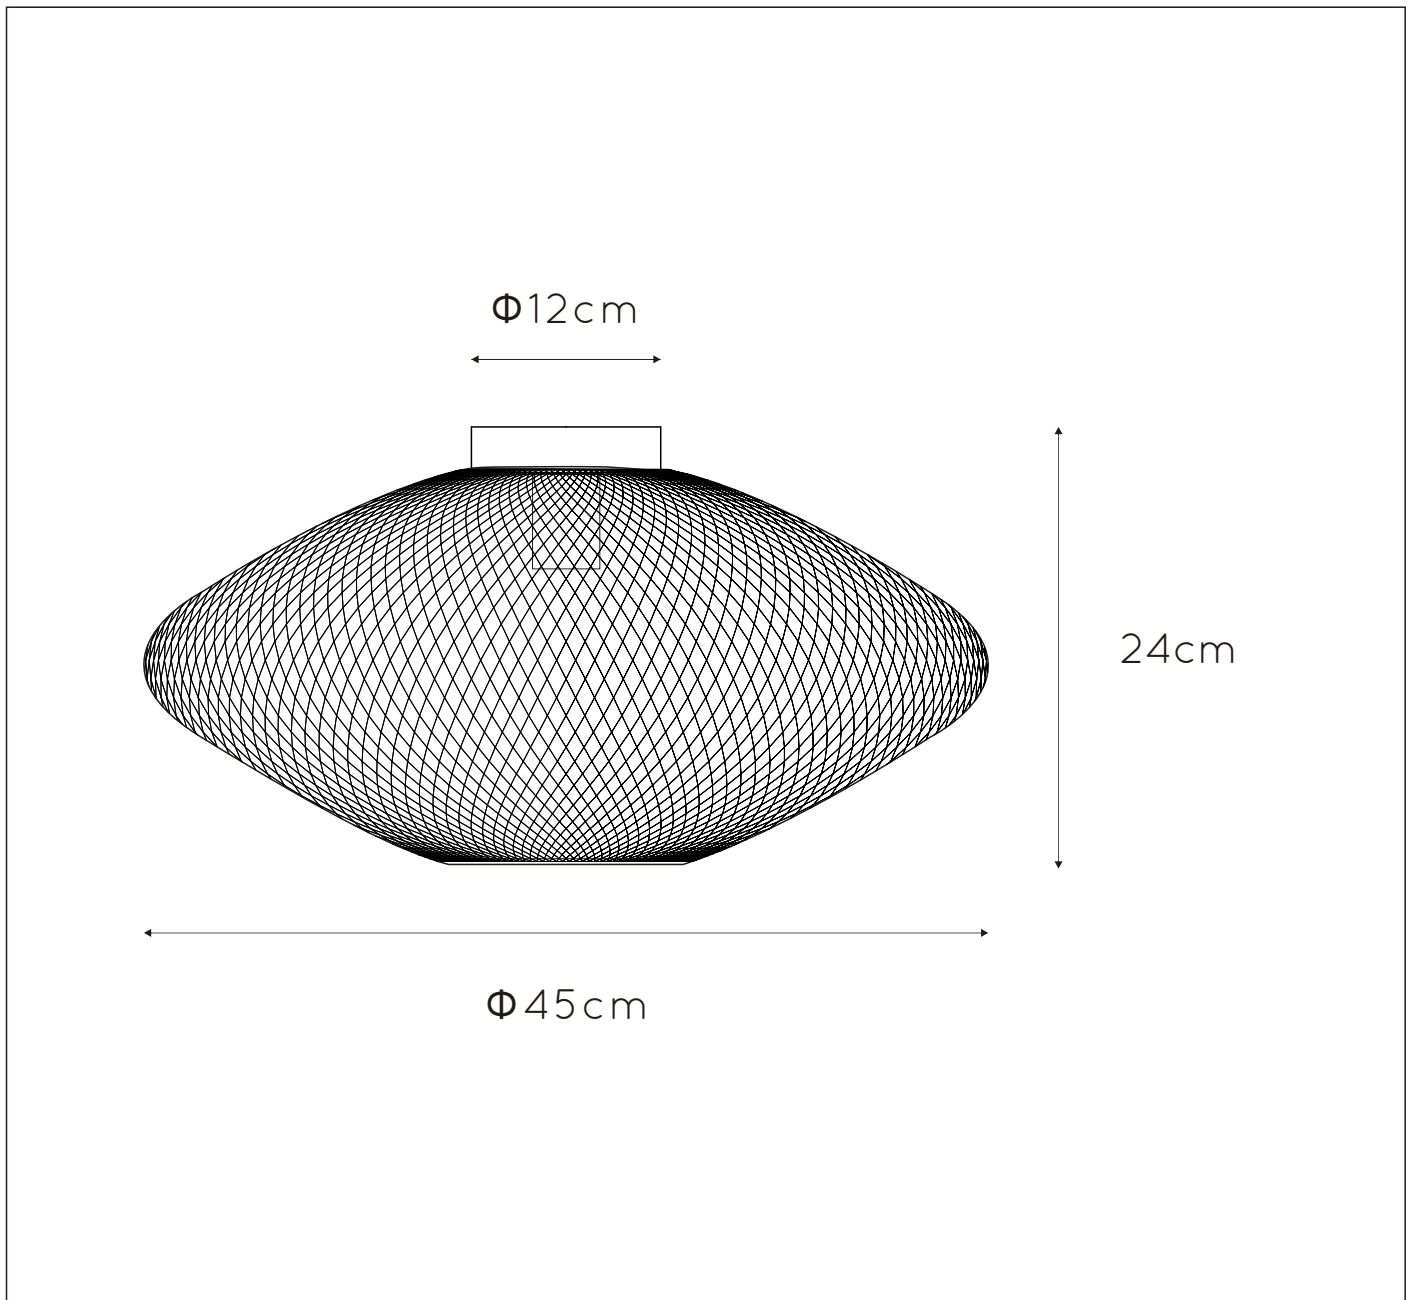

LUCIDE

MESH

Item number : 21123/45/30

EAN CODE : 5411212211378

For more specifications, dimensions please visit

www.lucide.com