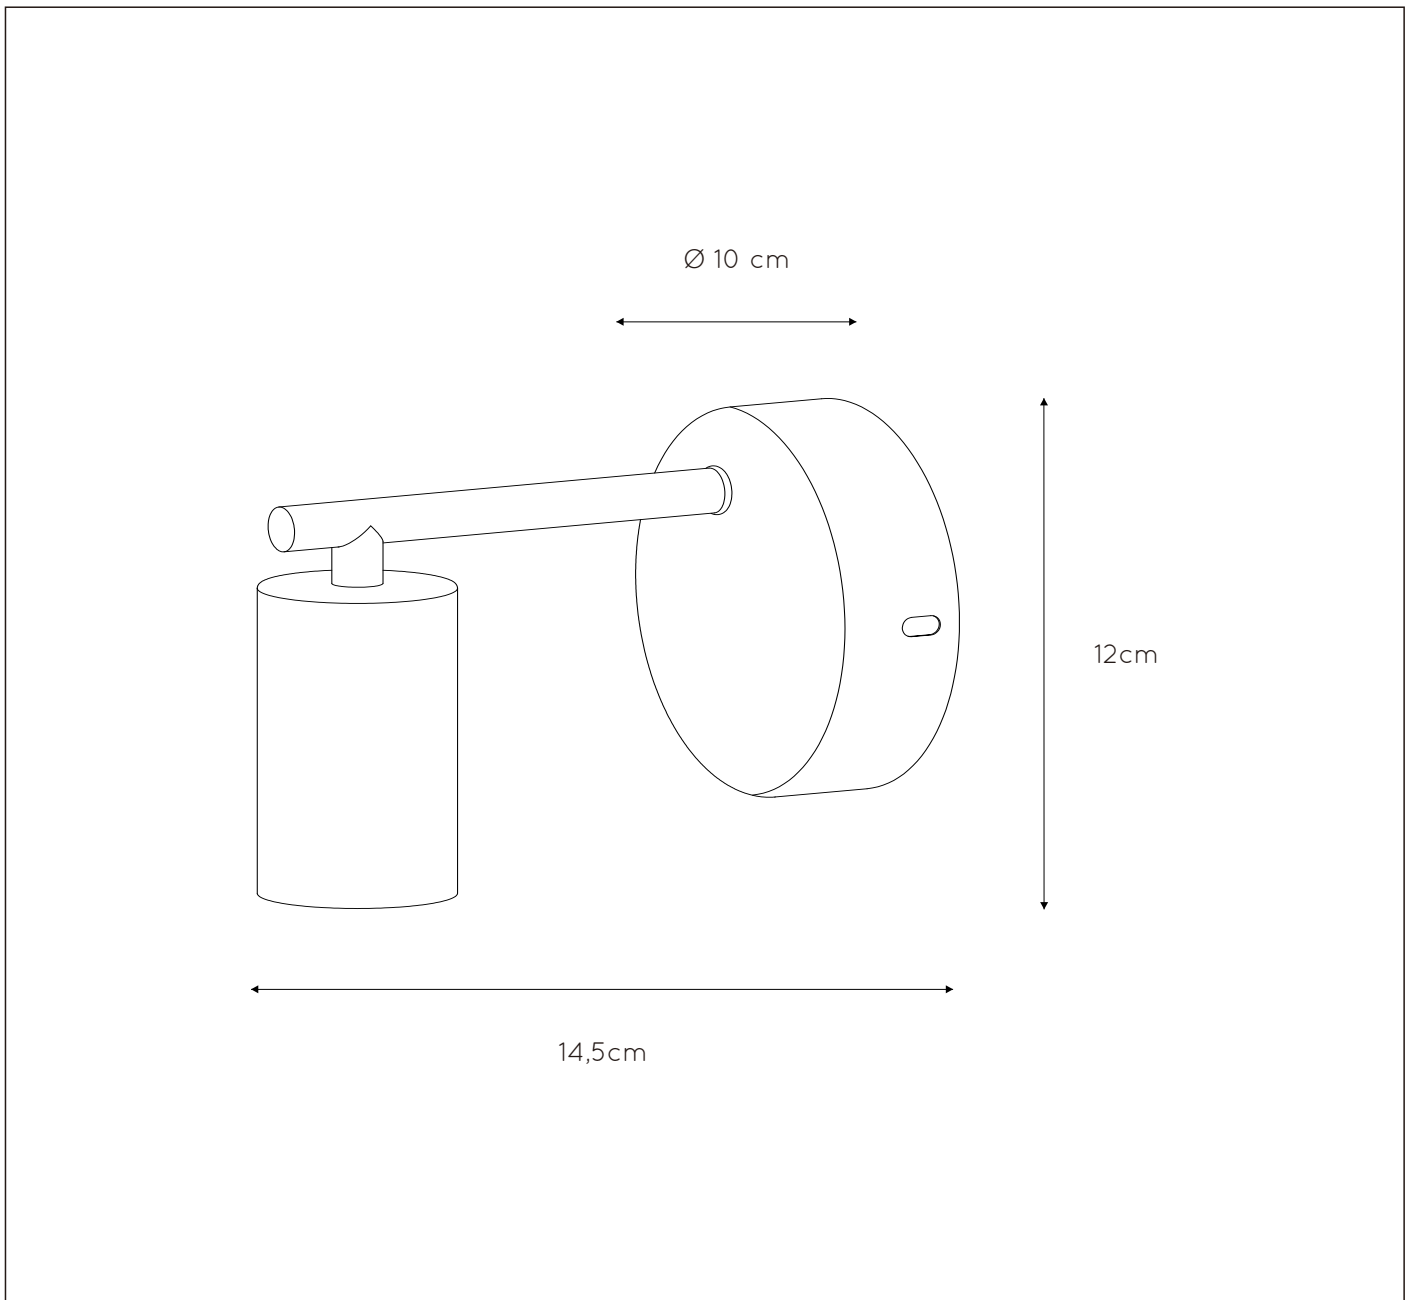

LUCIDE

LEANNE

Item number : 21221/01/30

EAN CODE : 5411212211088

For more specifications, dimensions please visit

www.lucide.com