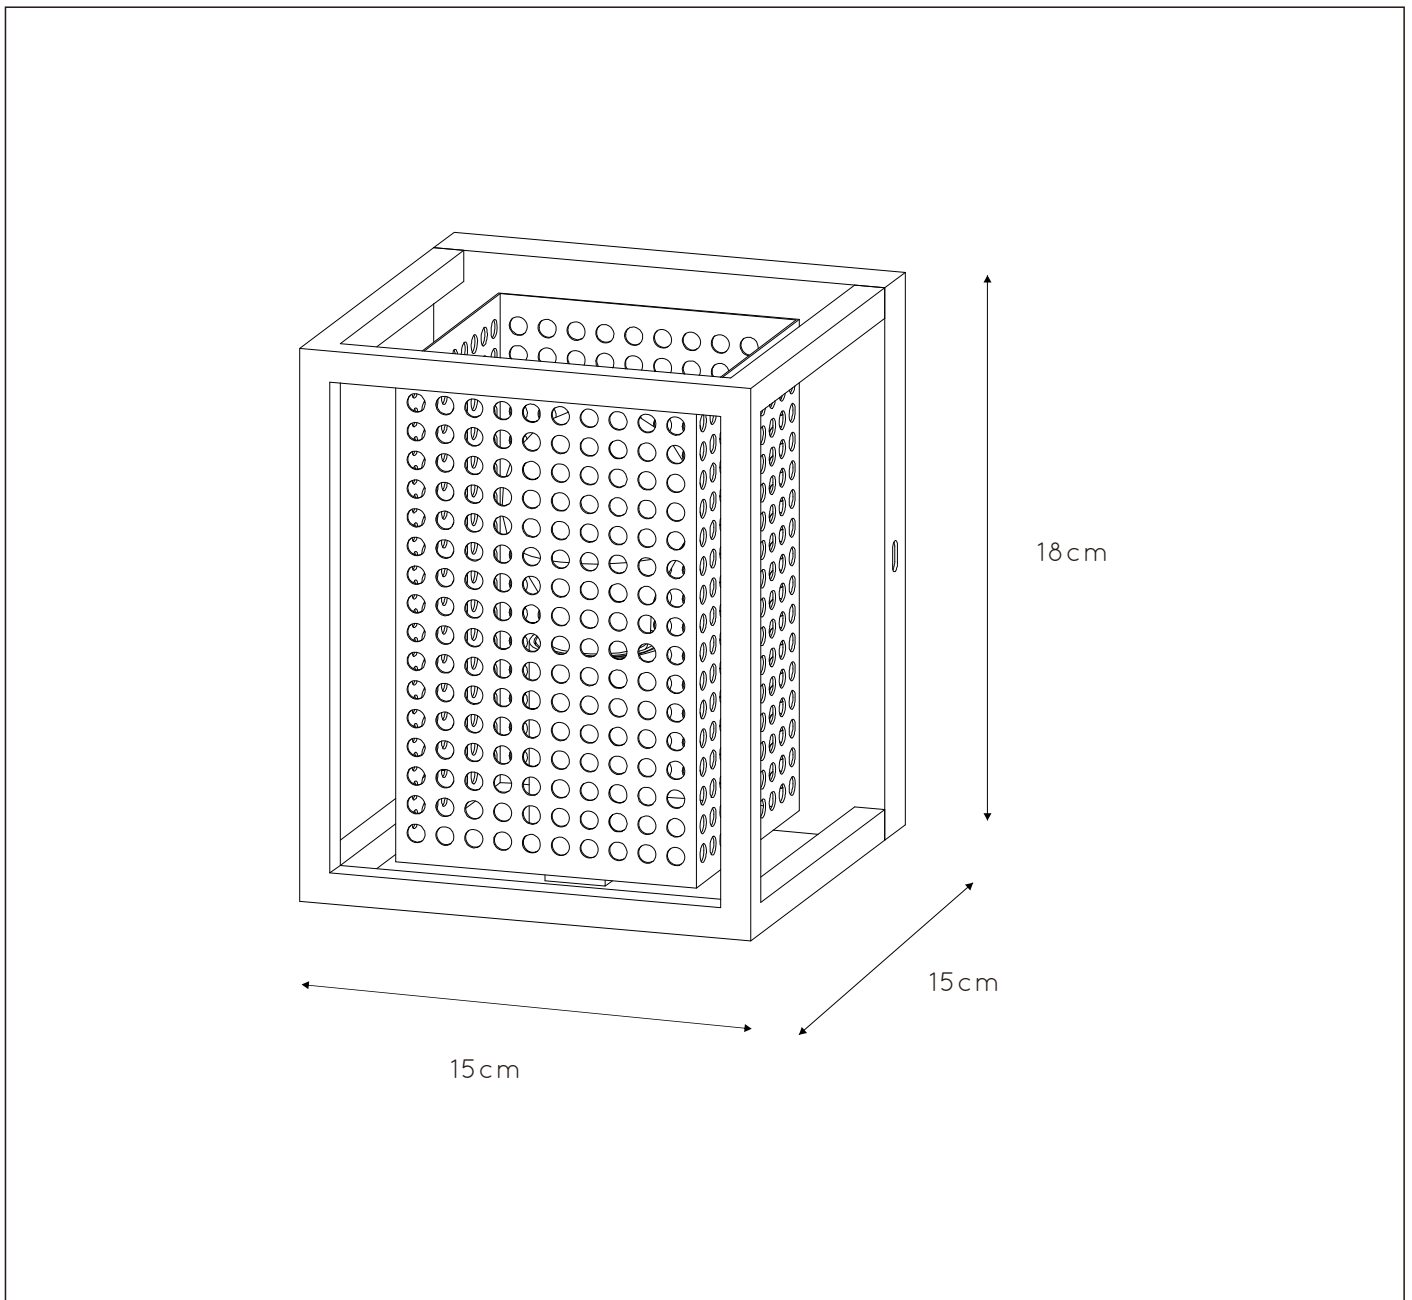

LUCIDE

SANSA

Item number : 21222/01/30

EAN CODE : 5411212211224

For more specifications, dimensions please visit

www.lucide.com