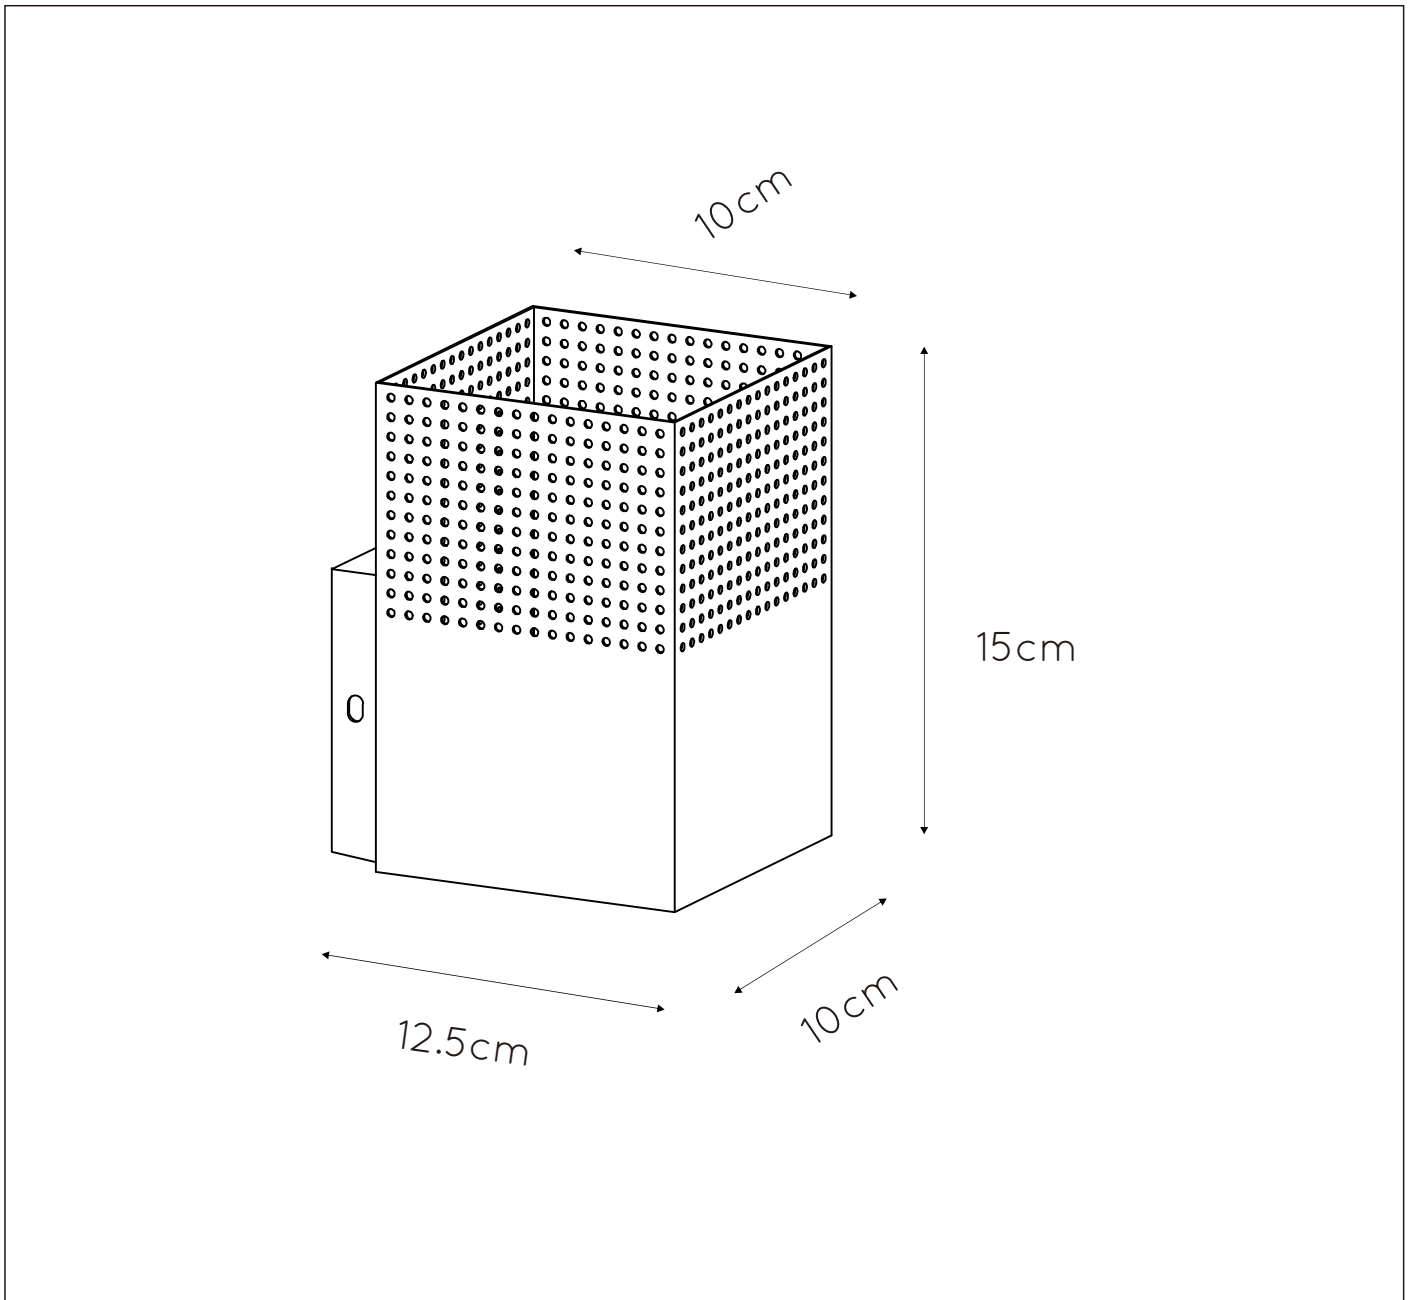

LUCIDE

RENATE

Item number : 21223/01/02

EAN CODE : 5411212211286

For more specifications, dimensions please visit

www.lucide.com