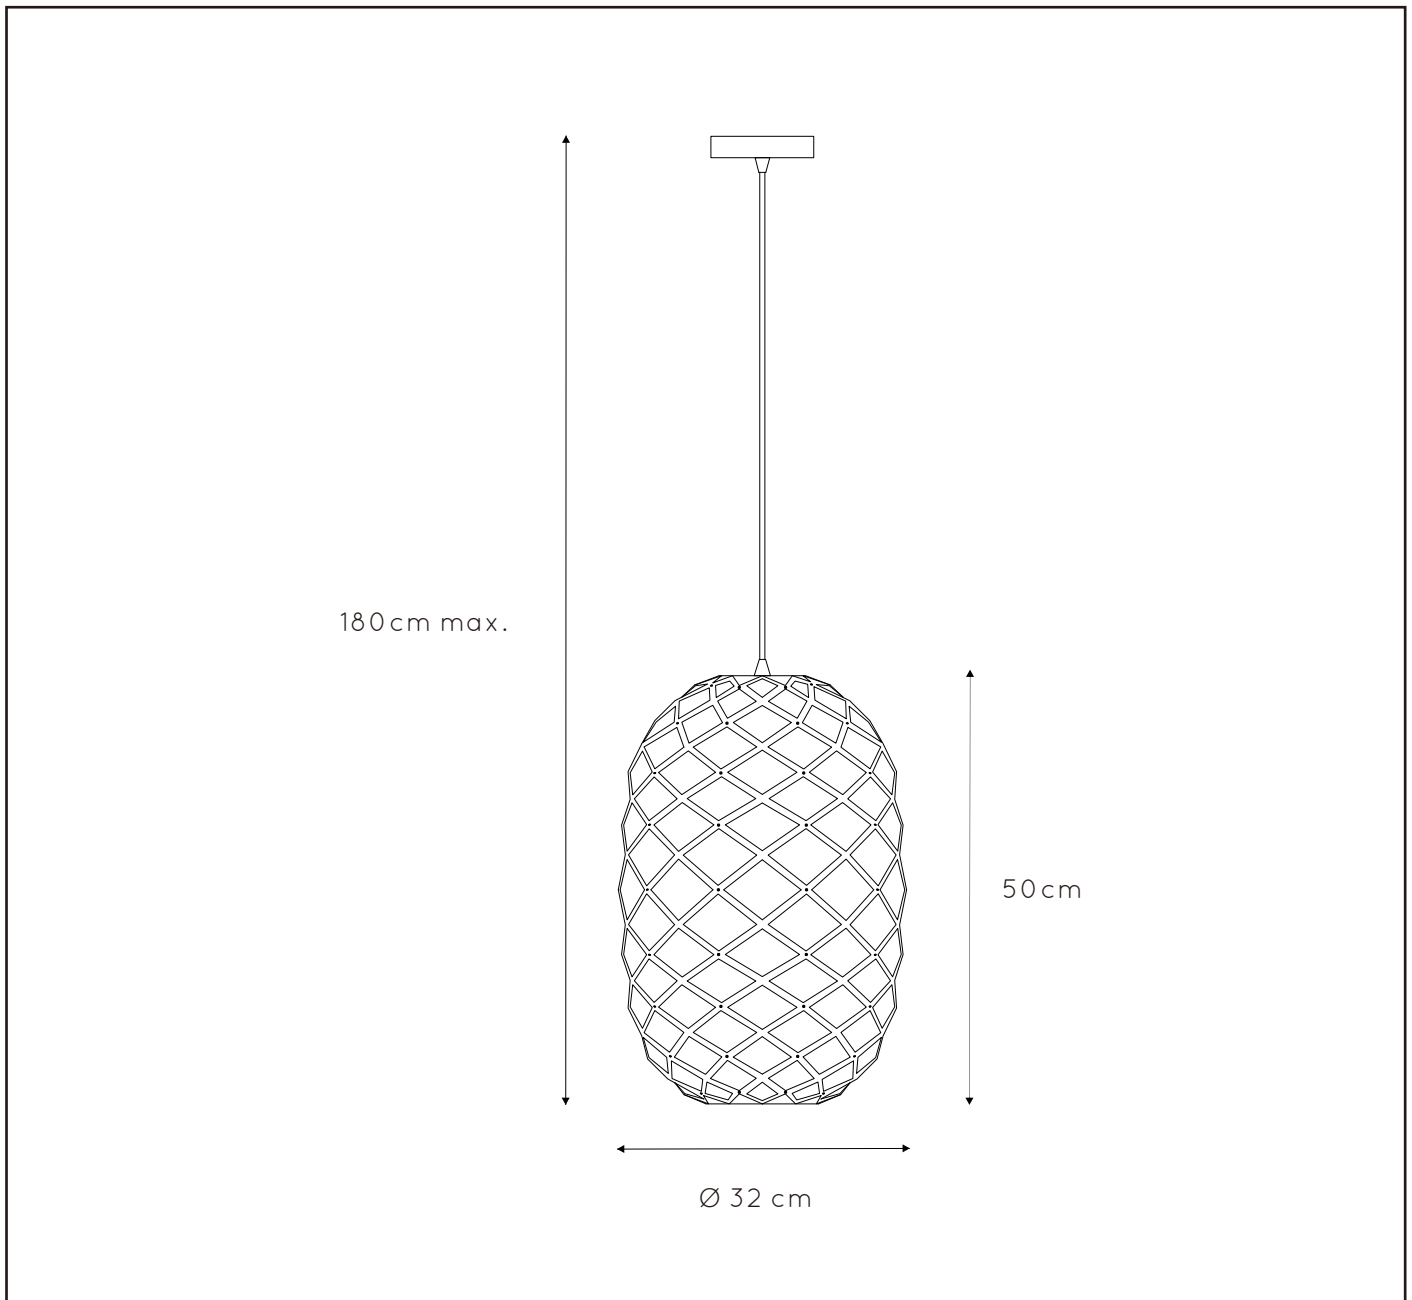

GENERAL SPECIFICATIONS

LUCIDE

RECOMMENDED LUCIDE LIGHT SOURCE

49035/30/62

Light source dimmable : Yes

Light source incl. : No

General

Dimensions LxWxH : 32cm x 32cm x 180cm

Height minimum: 52,5cm

Height maximum: 180cm

Dimensions shade LxWxH : 32cm x 32cm x 50cm

Main material : Metal

Ceiling rose material : Metal

Color : Matt black

Style : Modern

Shape : Oval

Weight : 1,3 kg

Warranty : 2 years

Product specifications

Dimmable : Yes

Light direction : Around (Diffuse)

Adjustable in height : Adjustable In Height (Before Installation)

Directional : Not Directional

Cable : Yes, Cable On Product

Power requirements : 220-240V~50Hz

Bulb type & maximum wattage : E27 max.60W

For more specifications of this product please visit

www.lucide.com

LUCIDE

WOLFRAM

Item number : 21417/32/30

EAN CODE : 5411212211163