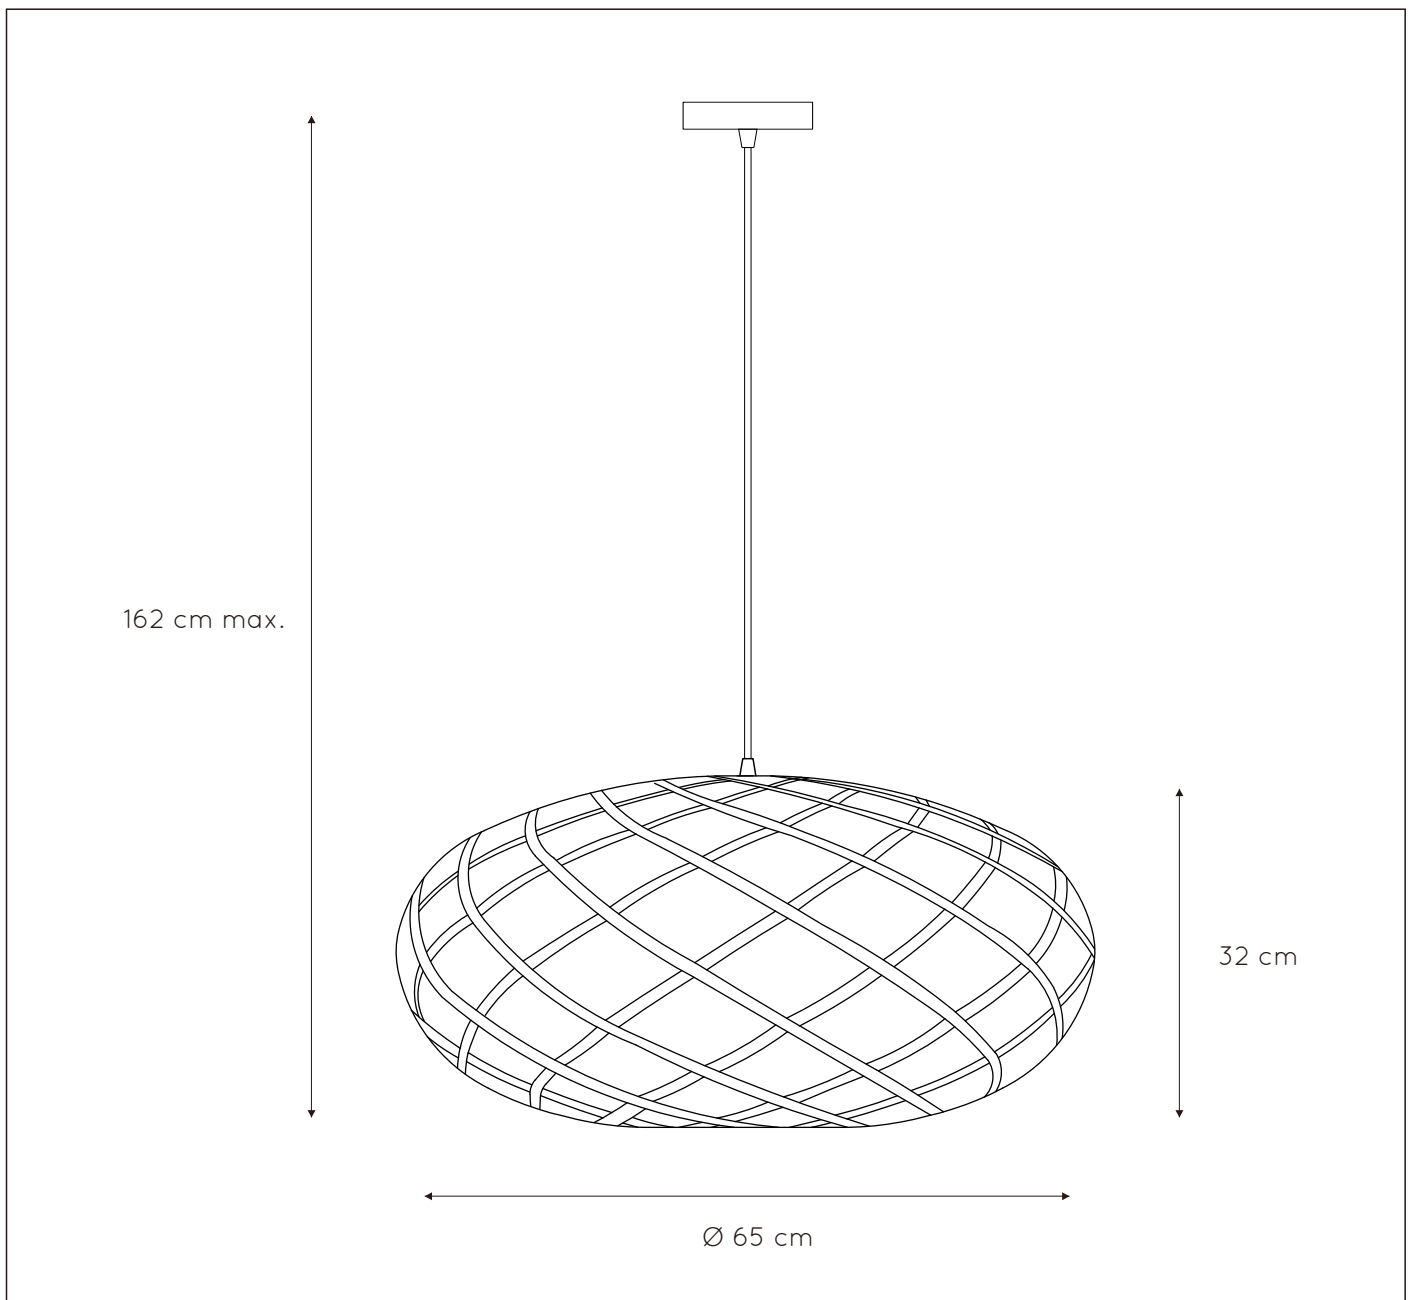

LUCIDE

WOLFRAM

Item number : 21417/65/02

EAN CODE : 5411212211132

For more specifications, dimensions please visit

www.lucide.com